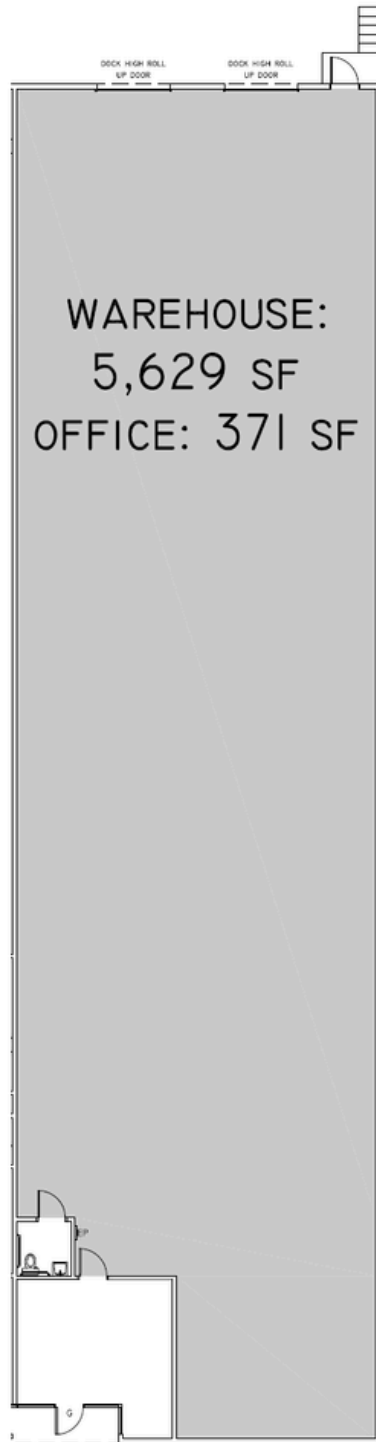

6,000 SF AVAILABLE

4611 Greer Circle

Suite G | Stone Mountain, GA 30083

FOR LEASE

PROPERTY INFORMATION

Total Size:	6,000 SF
Office:	371 SF
Warehouse :	5,629 SF
Loading:	Two (2) Dock High Doors
Clear Height:	18'
Available:	Immediately

6,000 SF AVAILABLE

4611 Greer Circle

Suite G | Stone Mountain, GA 30083

FLOOR PLAN

KEYPLAN

For more information,
please contact:

TREY WEGHORST

Office: (770) 264-9420