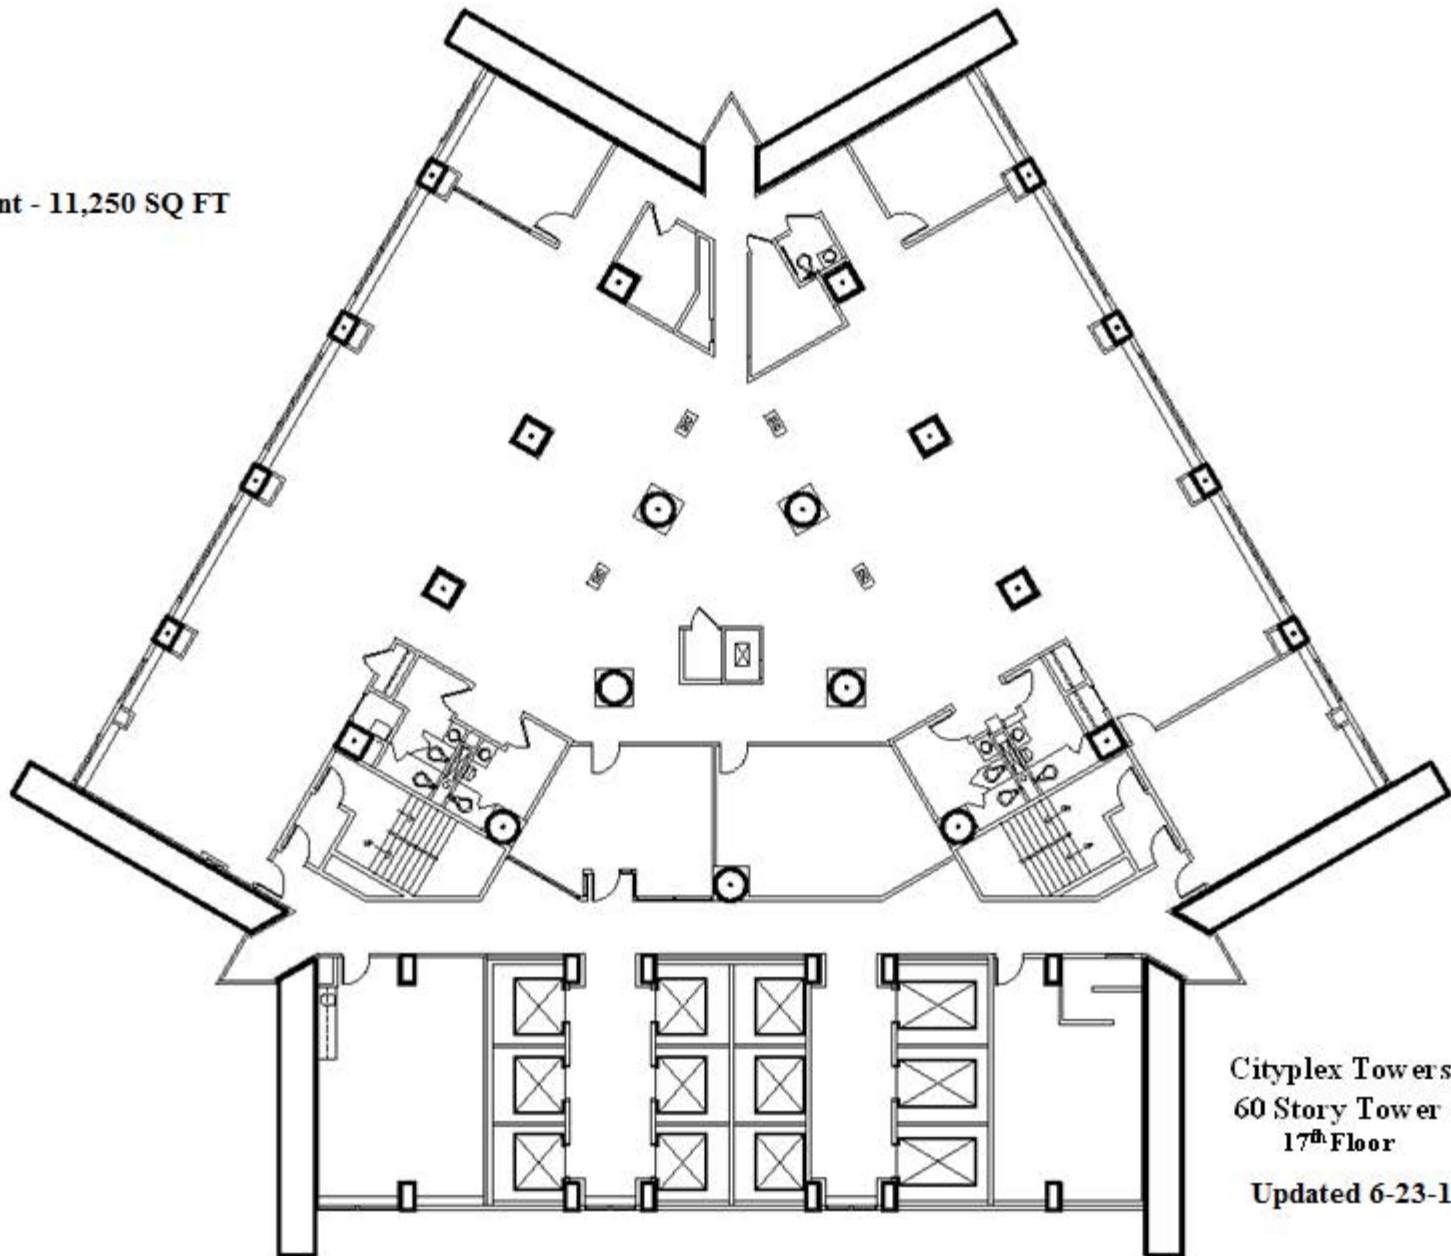

Vacant - 11,250 SQ FT

Cityplex Towers
60 Story Tower
17th Floor

Updated 6-23-16