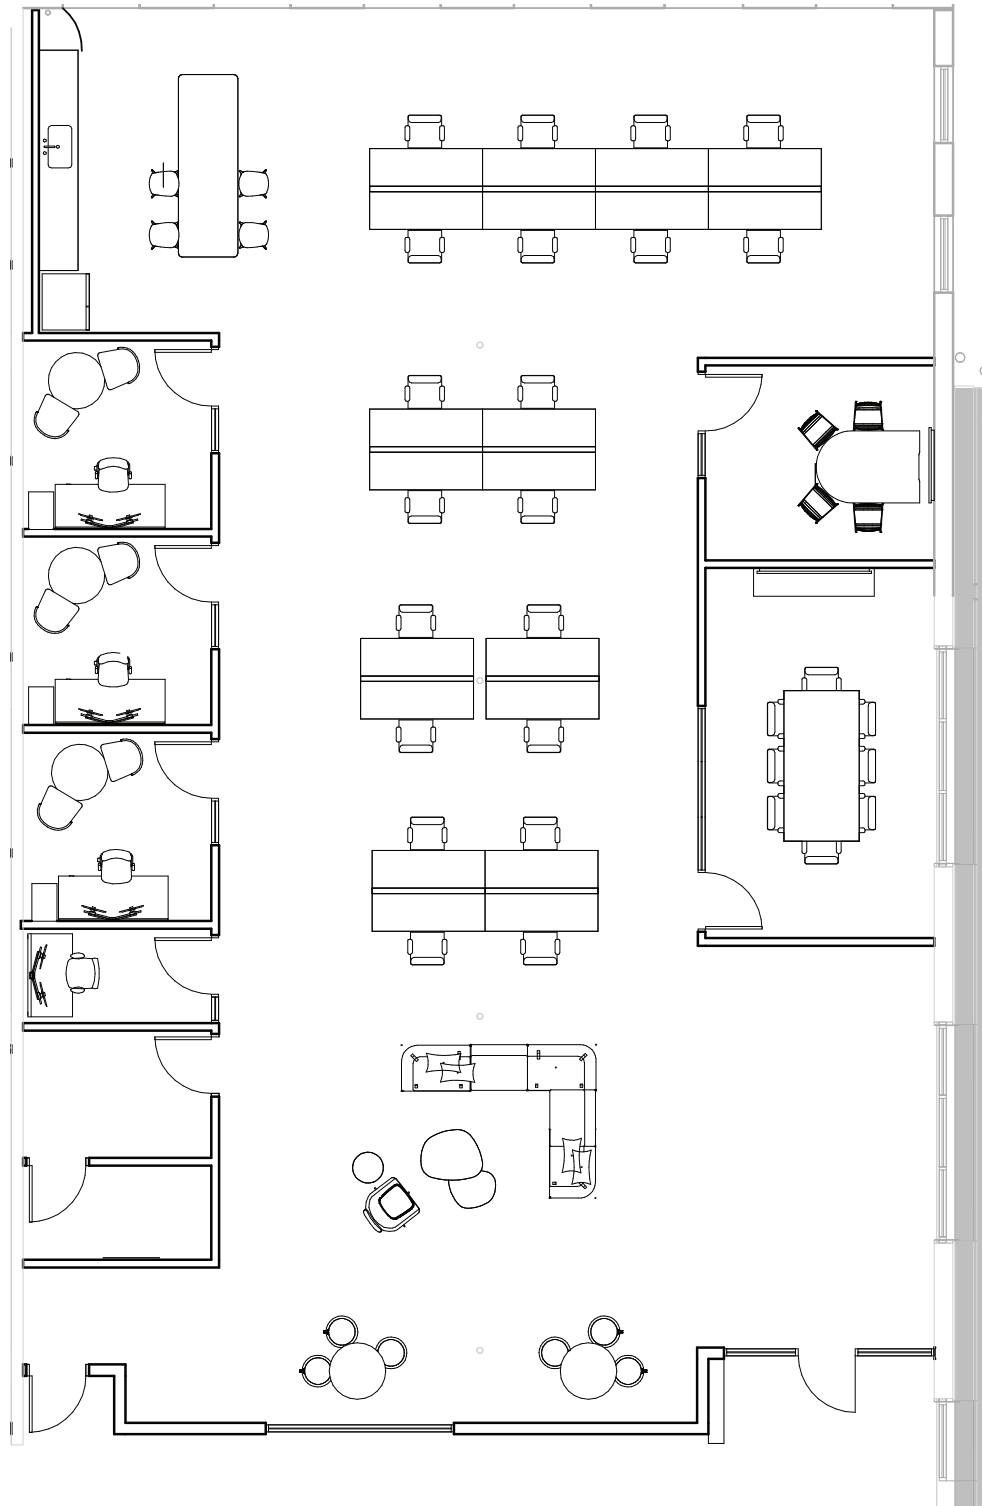

# Suite 260

6,049 RSF

## PROGRAM FEATURES

- 3 PRIVATE OFFICES
- 1 BREAK OUT ROOM
- 2 OPEN COLLAB
- 1 CONFERENCE
- 1 BREAK ROOM

LOWER  
TUCK

# Suite 300

4,340 RSF

## PROGRAM FEATURES

- 3 PRIVATE OFFICES
- 2 BREAK OUT ROOMS
- 1 OPEN COLLAB
- 1 CONFERENCE
- 1 BREAK ROOM

SUITE 260

SUITE 300 - BREAK ROOM

SUITE 210 - BREAK ROOM

RESTROOMS

SUITE 200 - ENTRANCE