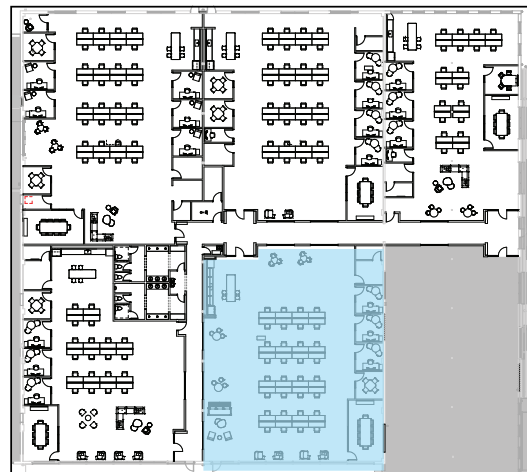

# Spec Suites

800 GESCO STREET

LOWER  
TUCK

# Suite 260

6,049 RSF

## PROGRAM FEATURES

- 3 PRIVATE OFFICES
- 1 BREAK OUT ROOM
- 2 OPEN COLLAB
- 1 CONFERENCE
- 1 BREAK ROOM

LOWER  
TUCK