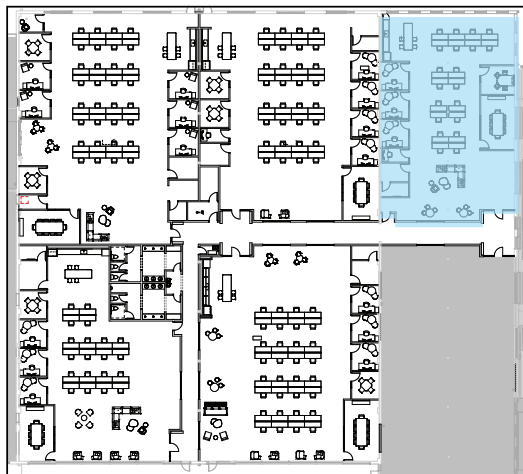

SUITE 260

LOWER
TUCK

Suite 300

4,340 RSF

PROGRAM FEATURES

- 3 PRIVATE OFFICES
- 2 BREAK OUT ROOMS
- 1 OPEN COLLAB
- 1 CONFERENCE
- 1 BREAK ROOM