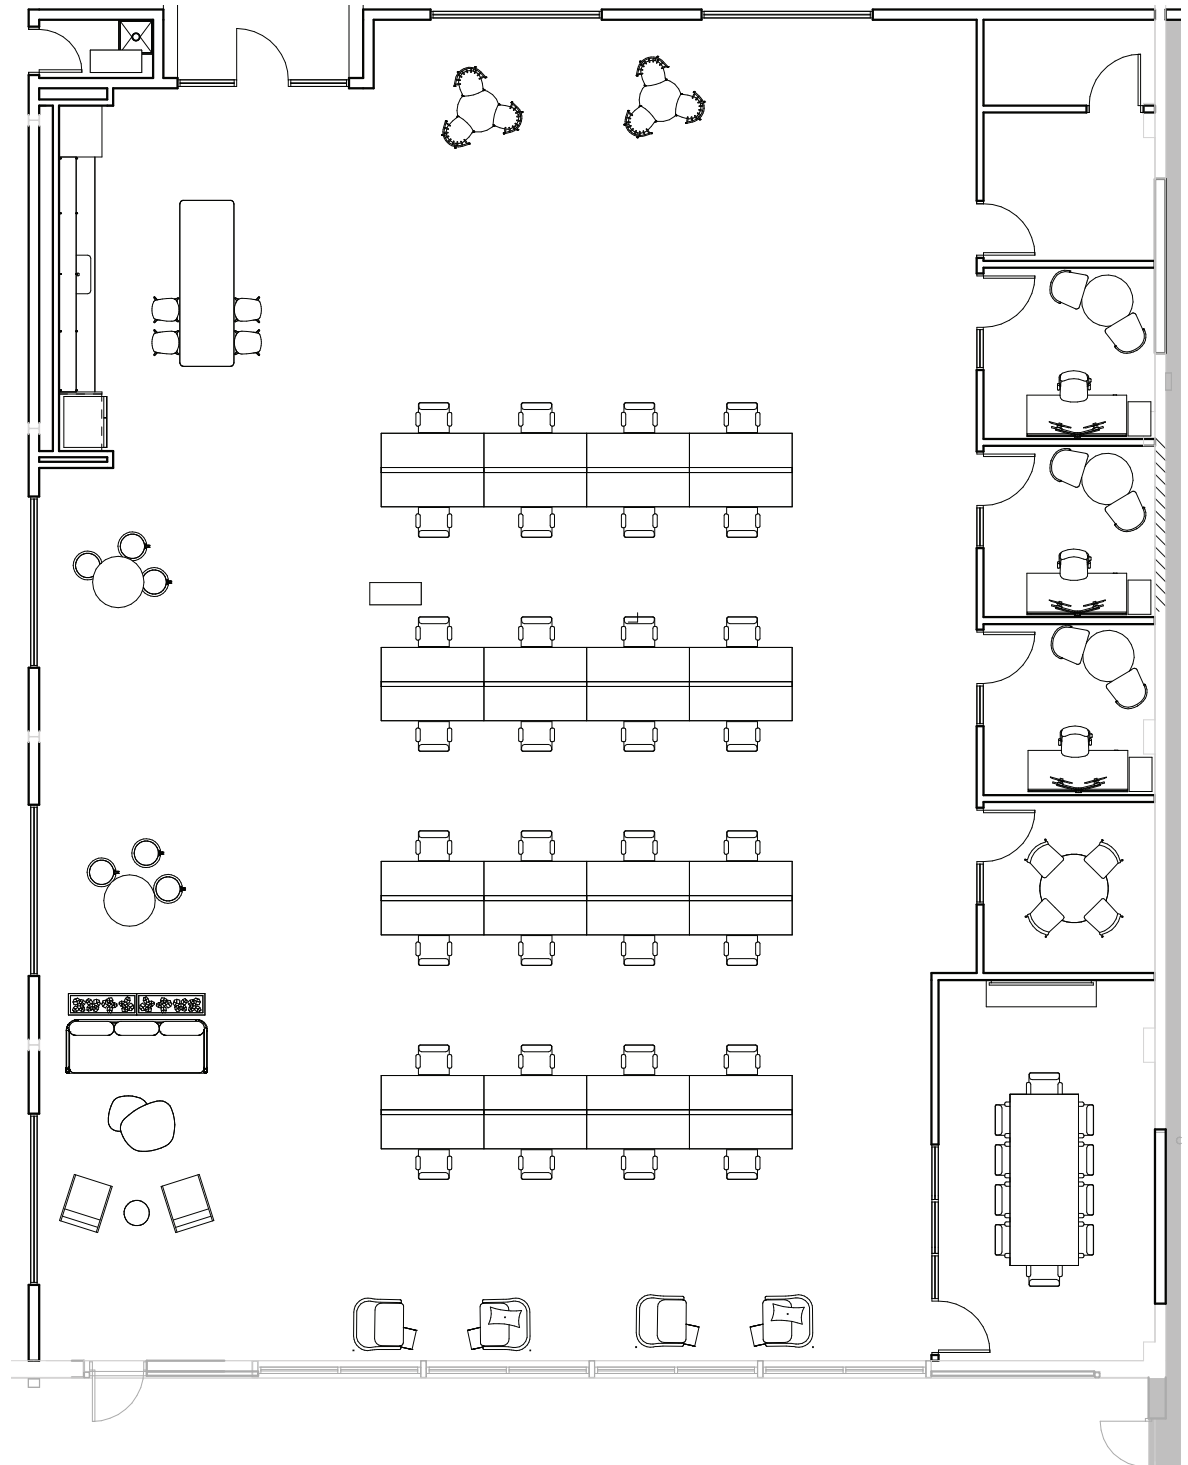

# Spec Suites

800 GESCO STREET

LOWER  
TUCK

# Suite 260

6,049 RSF

## PROGRAM FEATURES

- 3 PRIVATE OFFICES
- 1 BREAK OUT ROOM
- 2 OPEN COLLAB
- 1 CONFERENCE
- 1 BREAK ROOM

LOWER  
TUCK