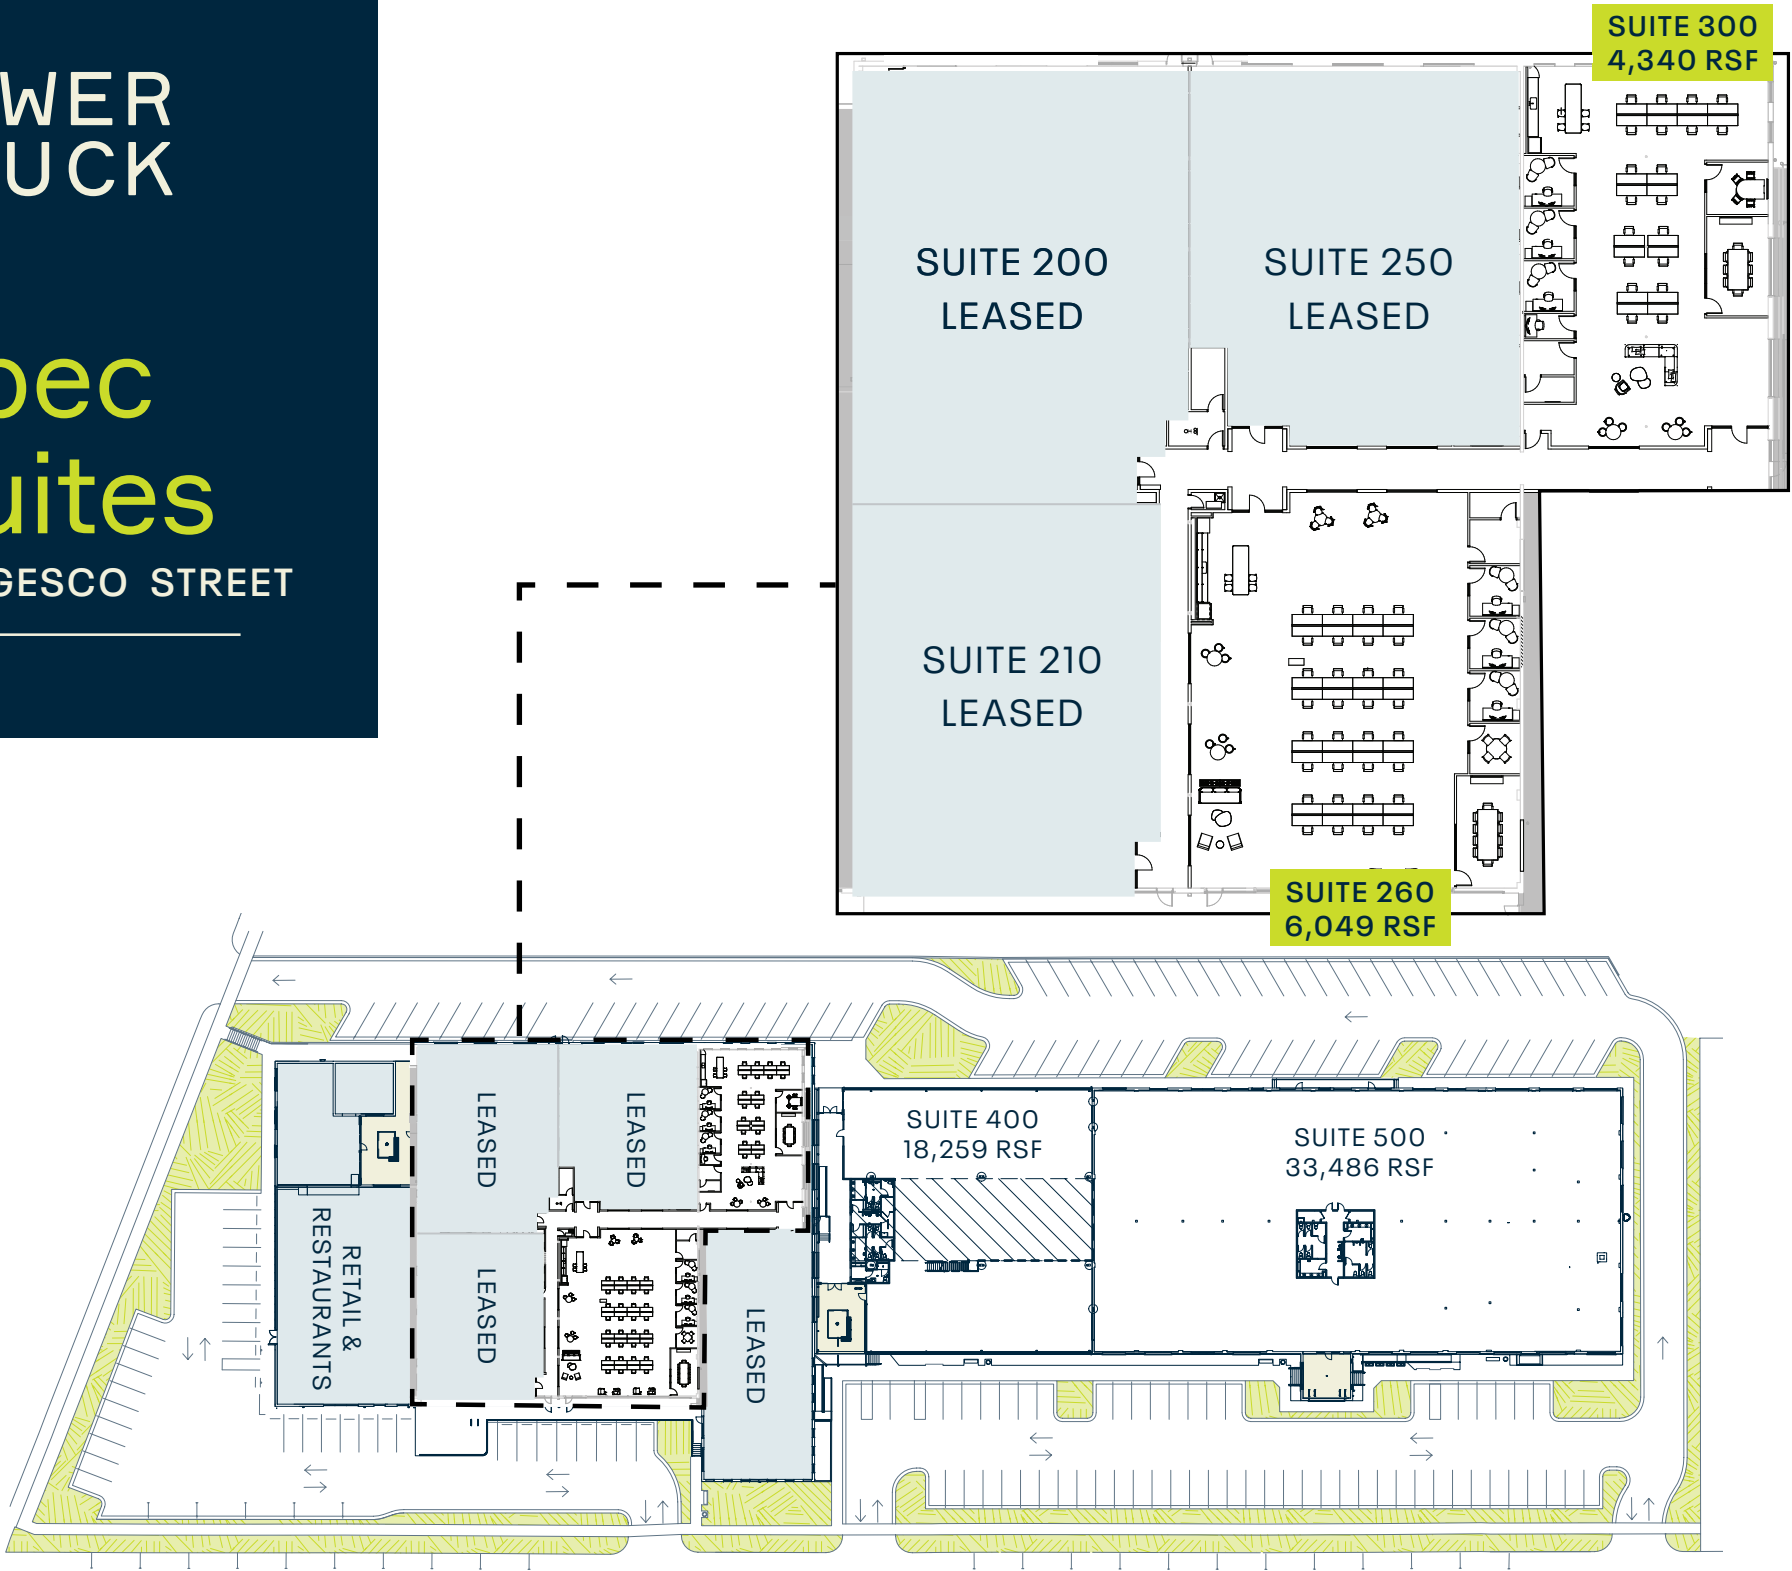

# The Gesco Suite Collection

LOWMEYER  
STUCKY

LOWER  
TUCK

# Spec Suites

800 GESCO STREET

LOWER  
TUCK

# Suite 260

6,049 RSF

## PROGRAM FEATURES

- 3 PRIVATE OFFICES
- 1 BREAK OUT ROOM
- 2 OPEN COLLAB
- 1 CONFERENCE
- 1 BREAK ROOM

LOWER  
TUCK