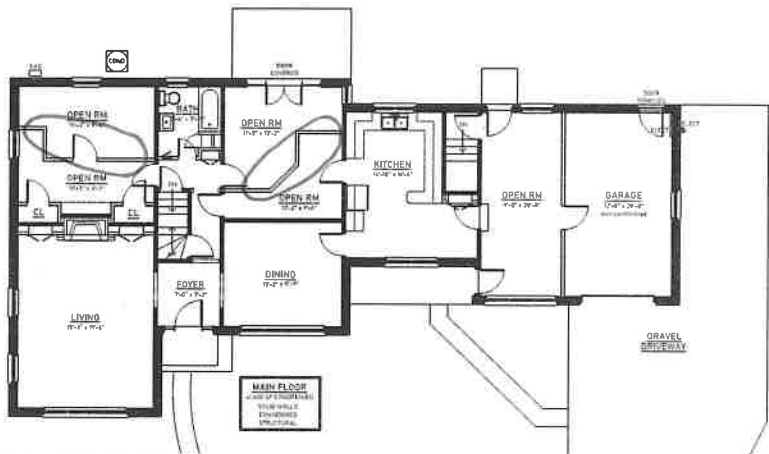

BASEMENT FLOOR PLAN

SCALE: 1/8" = 1'-0"

*2 interior walls
may be removed.*

HOUSE FLOOR PLAN

SCALE: 1/8" = 1'-0"

PROPOSED:
PROJECT
September 22 2023

House Design (existing)

950 W. Jefferson Street, Franklin, IN 46131