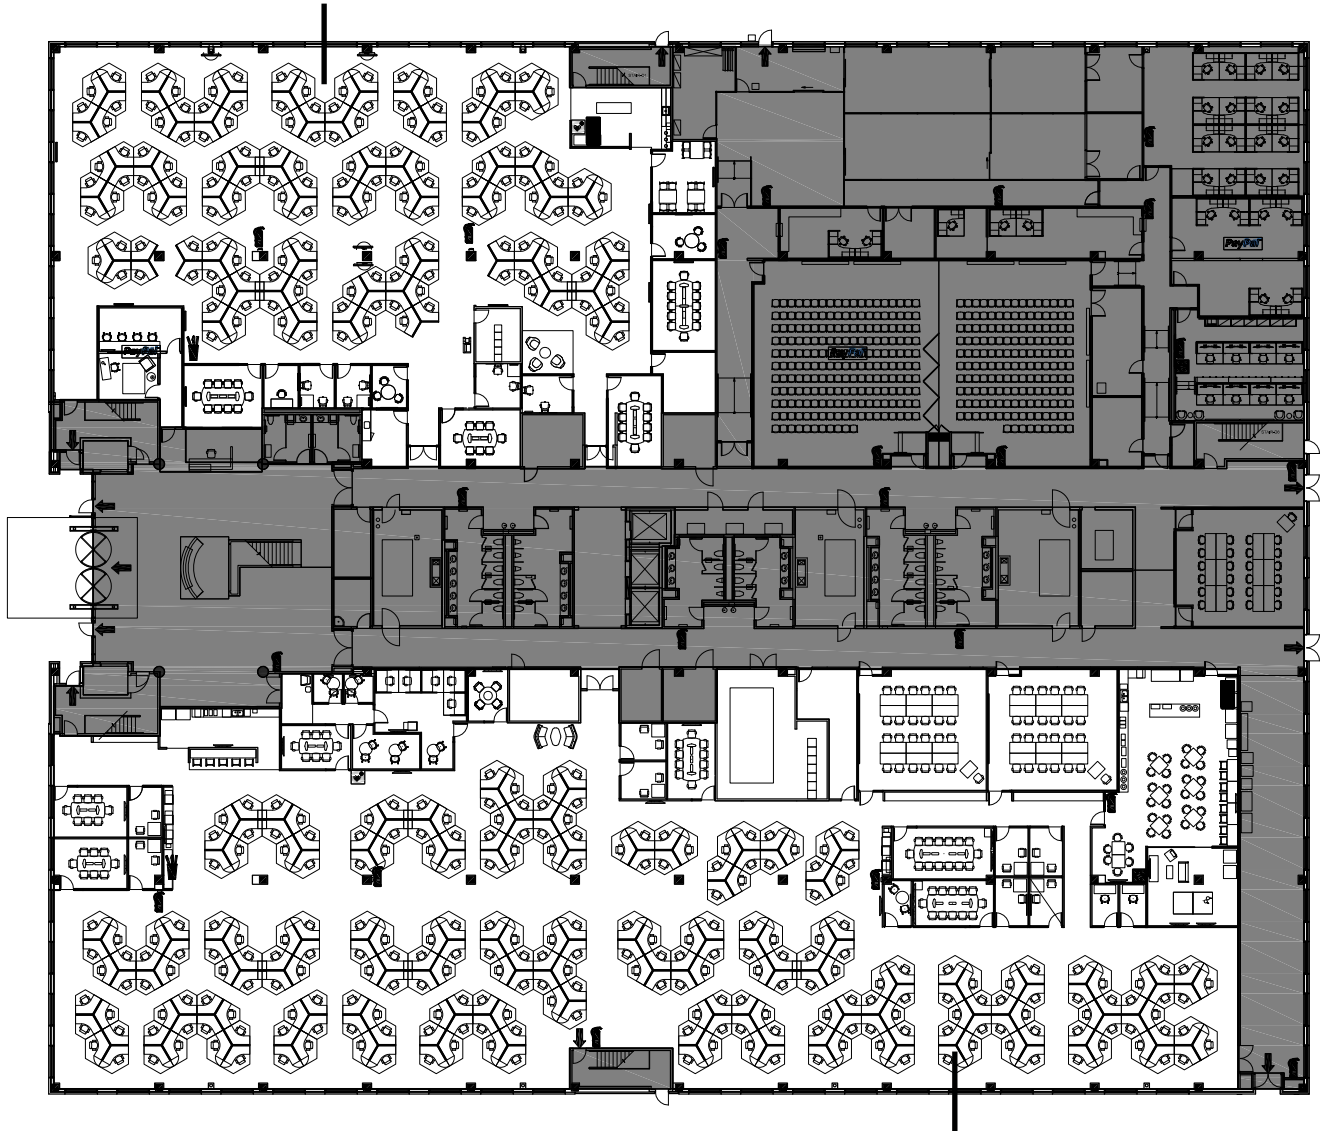

# FIRST FLOOR

16,799 - 42,215 RSF WITH FURNITURE

LEASING CONTACTS - 512.684.3800

David Putman | Bart Matheny | Ben Tolson | Max McDonald

BUILDING D

# FIRST FLOOR

16,799 - 42,215 RSF WITH FURNITURE

16,799 RSF

32,416 RSF

CLICK FOR 360 VIRTUAL TOUR

LEASING CONTACTS - 512.684.3800

David Putman | Bart Matheny | Ben Tolson | Max McDonald