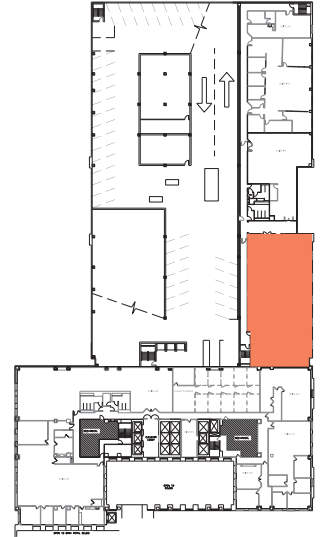

390 NORTH ORANGE
A V E N U E

SUITE 260 - 6,106 RSF

390 N ORANGE AVENUE

FOR ADDITIONAL INFORMATION

JAY DIXON
+1 407 404 5062
jay.dixon@cbre.com

COLIN MORRISON
+1 407 404 5104
colin.morrison1@cbre.com

CBRE, Inc. Licensed Real Estate Broker