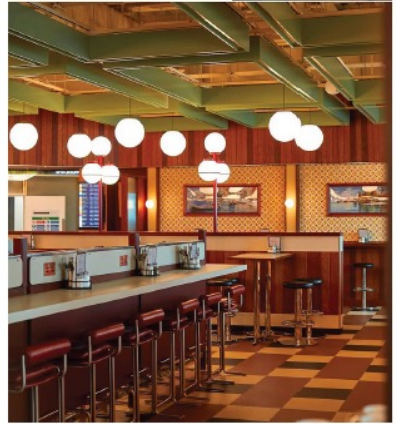

STUDIO BRICK

89 - 91 BROAD STREET

78 DESIGNED SEATS

89-91 BROAD STREET

KEY PLAN

Birdseye

**SOUTH
 DOWNTOWN
 ATLANTA**

89-91