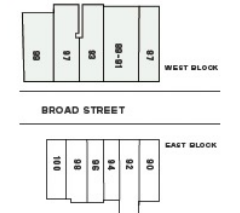

STUDIO BRICK

89 - 91 BROAD STREET

78 DESIGNED SEATS

89-91 BROAD STREET

KEY PLAN

Birdseye

**SOUTH
 DOWNTOWN
 ATLANTA**

89-91

Birdseye

WEST BROAD
87 - 100 BROAD

KEY PLAN

**SOUTH
DOWNTOWN
ATLANTA**