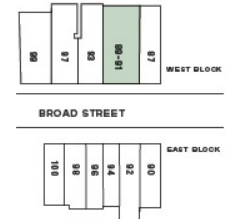

STUDIO BRICK

89 - 91 BROAD STREET

78 DESIGNED SEATS

89-91 BROAD STREET

KEY PLAN

Birdseye

**SOUTH
 DOWNTOWN
 ATLANTA**

89-91

Birdseye

WEST BROAD
87 - 100 BROAD

KEY PLAN

**SOUTH
DOWNTOWN
ATLANTA**