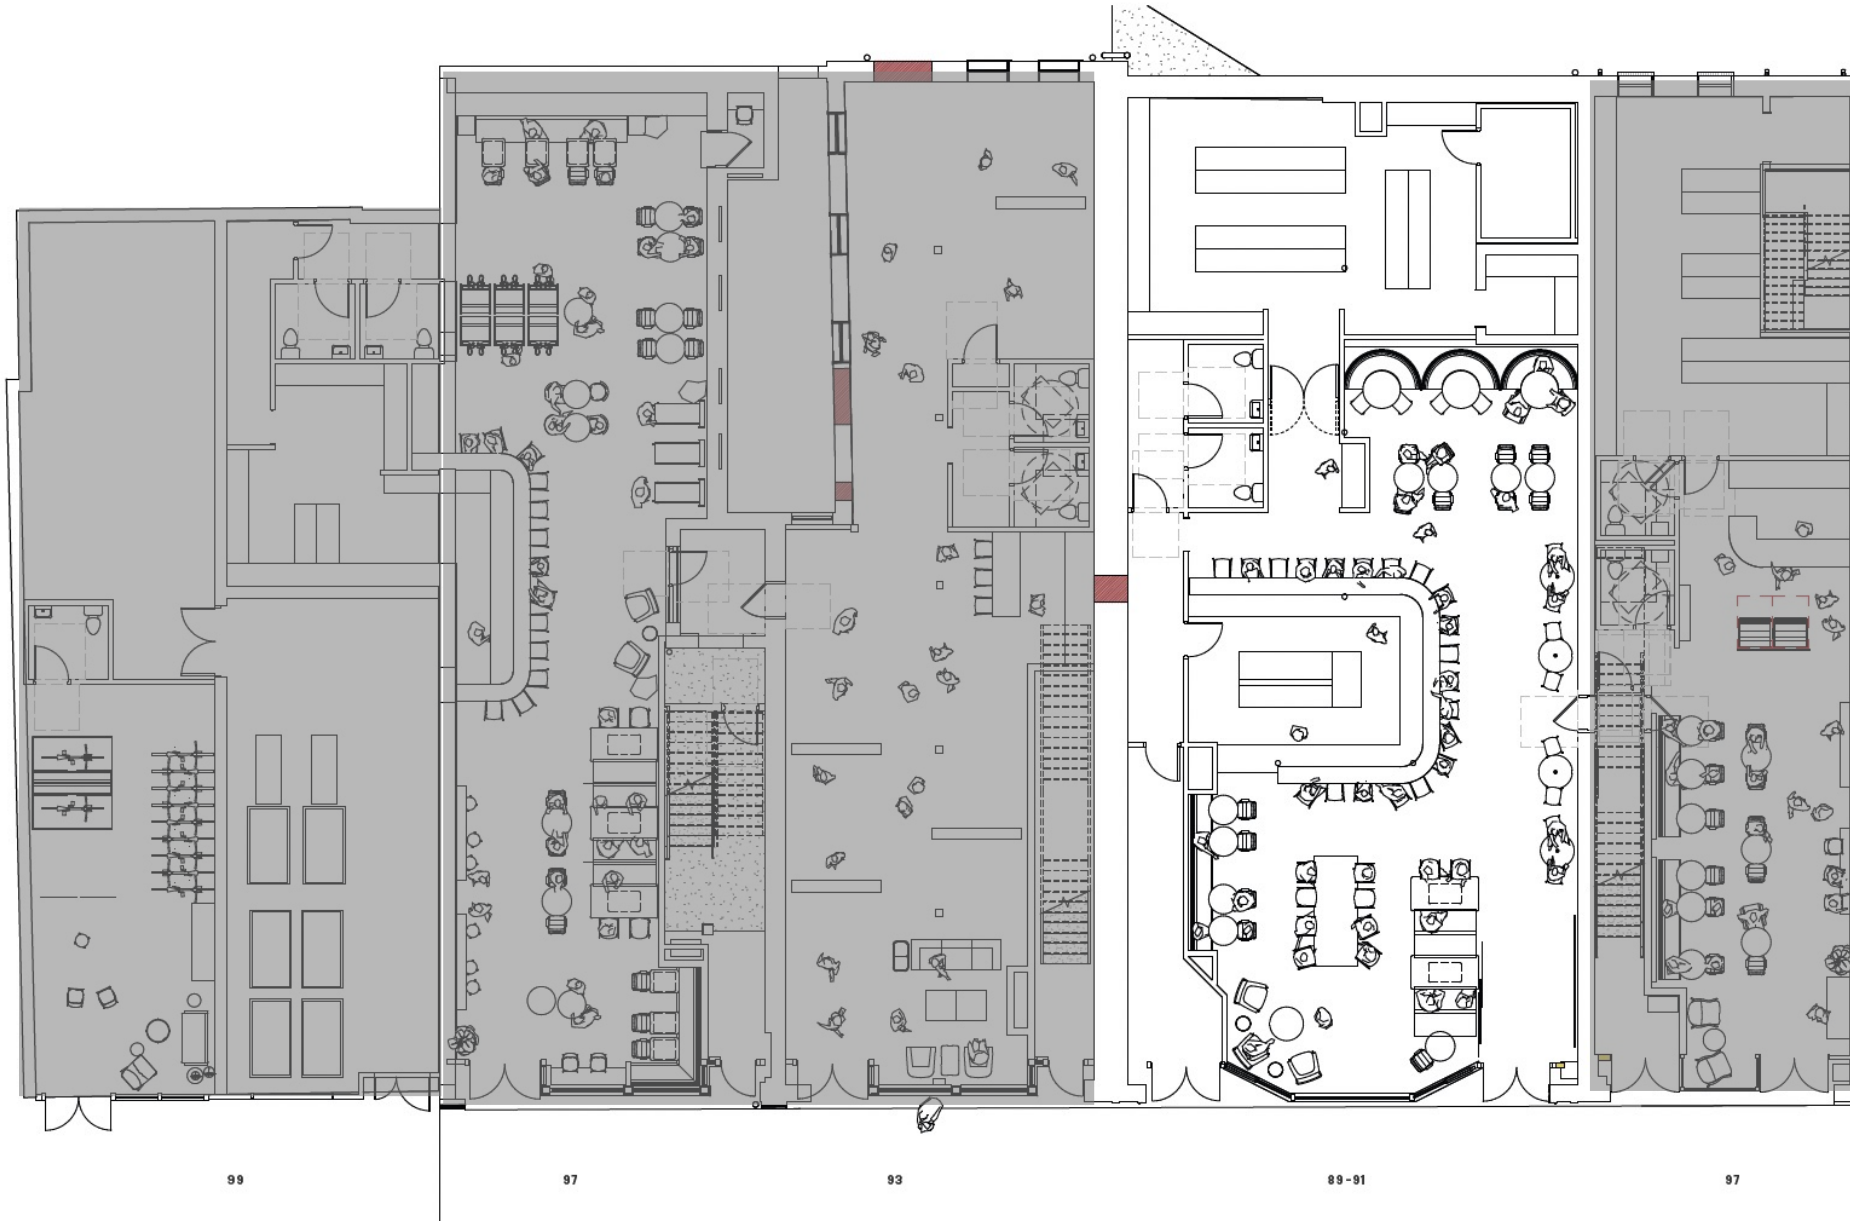

STUDIO BRICK

89 - 91 BROAD STREET

78 DESIGNED SEATS

89-91 BROAD STREET

KEY PLAN

Birdseye

**SOUTH
 DOWNTOWN
 ATLANTA**

89-91

Birdseye

WEST BROAD
87 - 100 BROAD

KEY PLAN

**SOUTH
DOWNTOWN
ATLANTA**