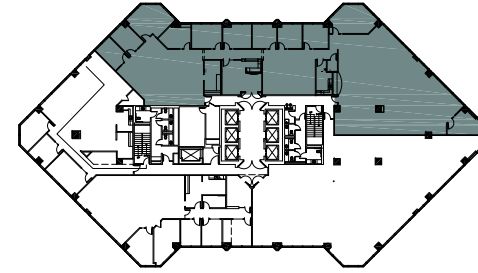

Piedmont Center

3575 Piedmont Road NE
Building 15

Suite 300
8,526 RSF

KEY PLAN

Owned by
CP Group

Leased by
STREAM

Contact: piedmontcenter@streamrealty.com

11.20.25