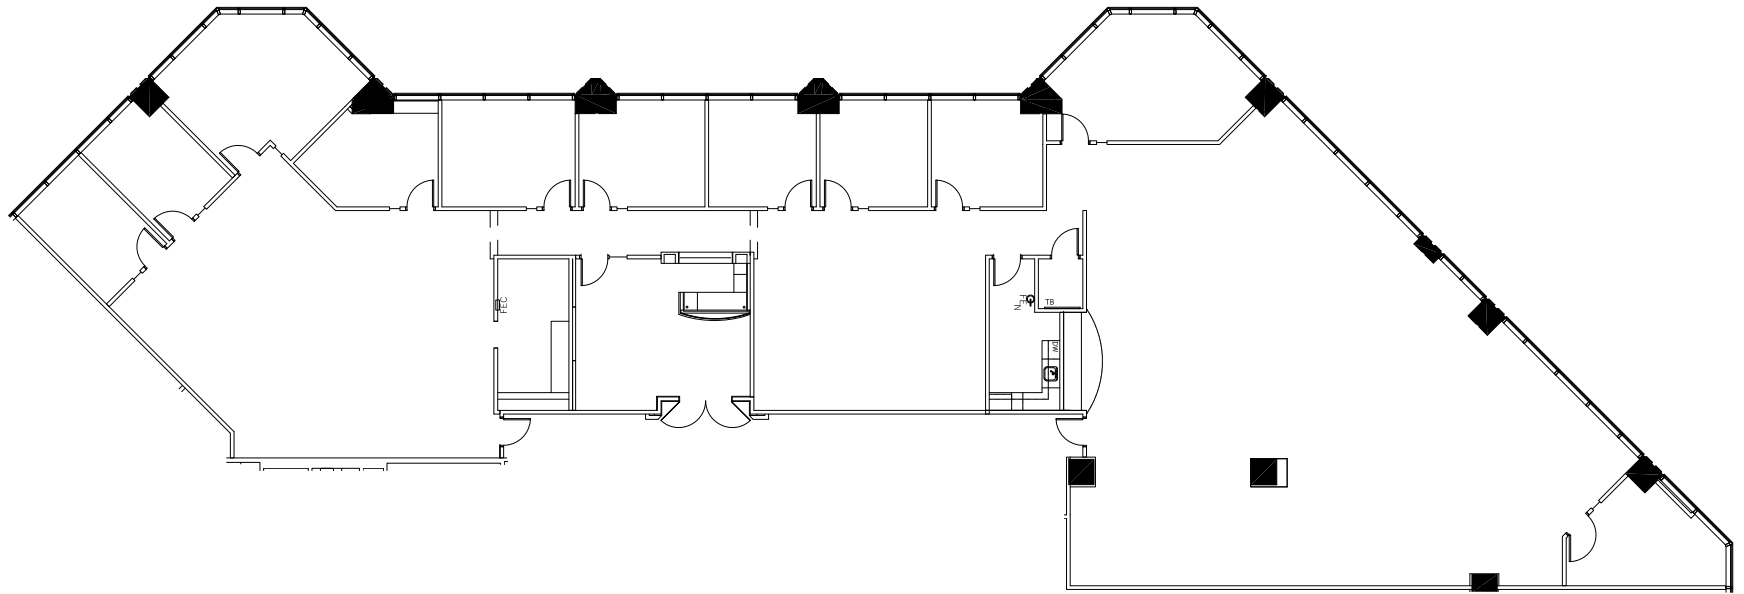

Piedmont Center

3575 Piedmont Road NE
Building 15

Suite 300
8,526 RSF

KEY PLAN

Owned by
CP Group

Leased by
STREAM

Contact: piedmontcenter@streamrealty.com

11.20.25