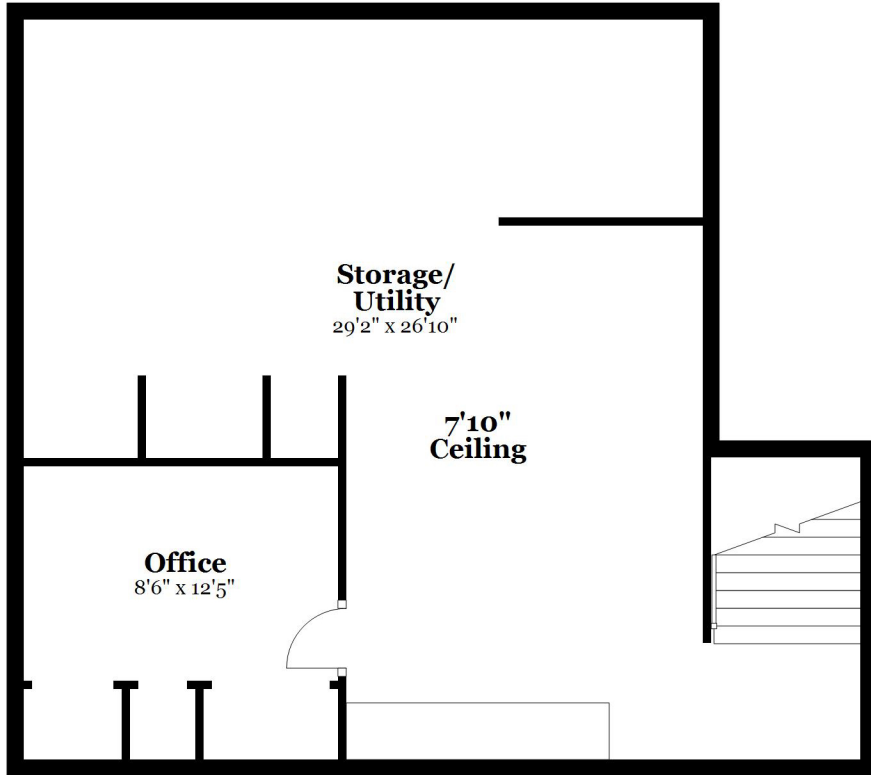

206 Fitchburg Turnpike, Concord, MA

Basement

Approx. 857.5 sq. feet

First Floor

Approx. 1523.3 sq. feet

Plans are illustrative only. Dimensions, square footages, elevations and details may vary from the floor plans provided