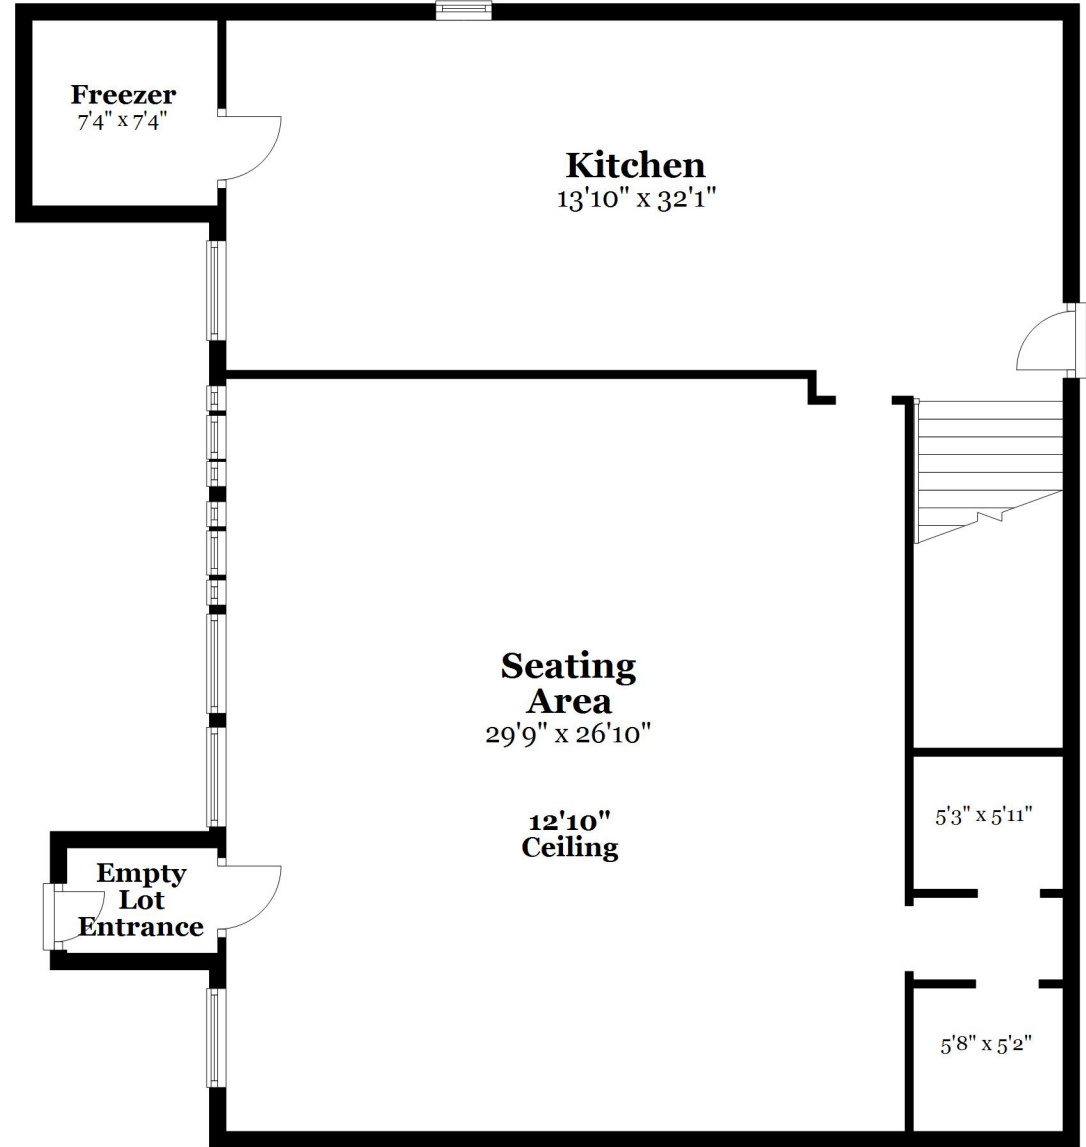

206 Fitchburg Turnpike, Concord, MA

Basement

Approx. 857.5 sq. feet

First Floor

Approx. 1523.3 sq. feet

Plans are illustrative only. Dimensions, square footages, elevations and details may vary from the floor plans provided