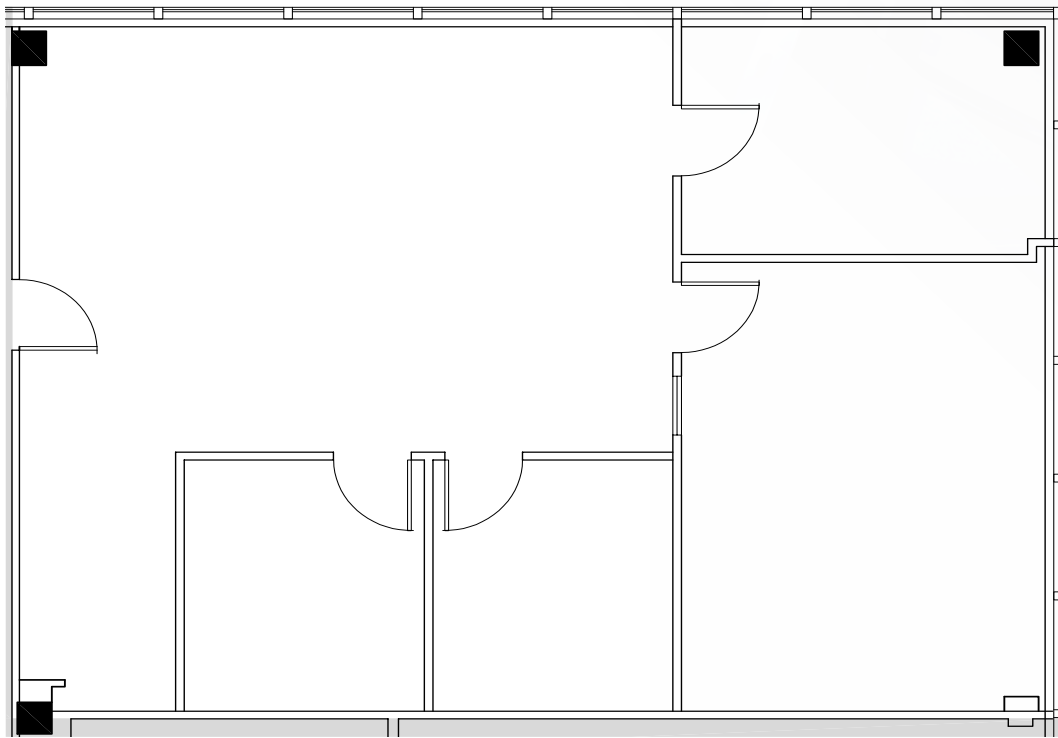

# CONCOURSE CENTER

**BUILDING III**

3505 EAST FRONTAGE ROAD

TAMPA, FL 33607

**Suite 160 - 1,396 SF**