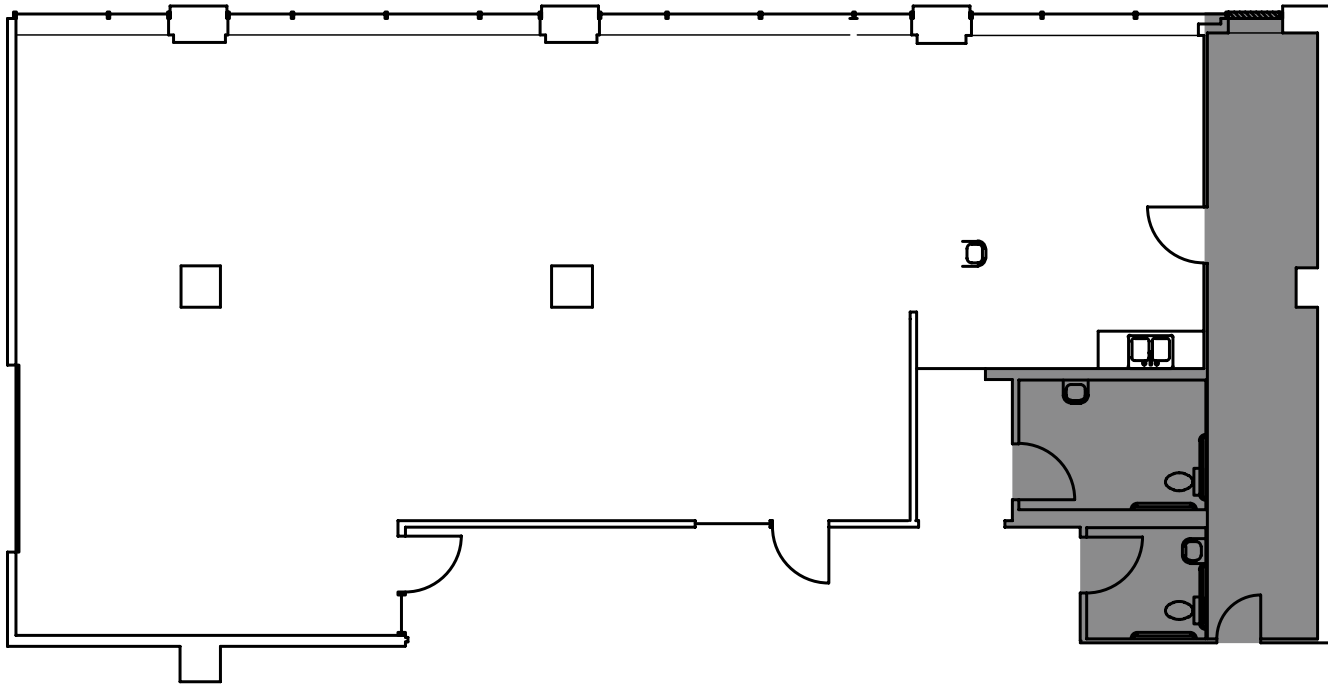

SUITE 500 - 2,013 SF

SUITE HIGHLIGHTS:

- Open office
- Breakroom
- Exposed ceilings
- Abundant natural light
- Floor access to garage

CLICK OR SCAN  
FOR 360°  
VIRTUAL TOUR