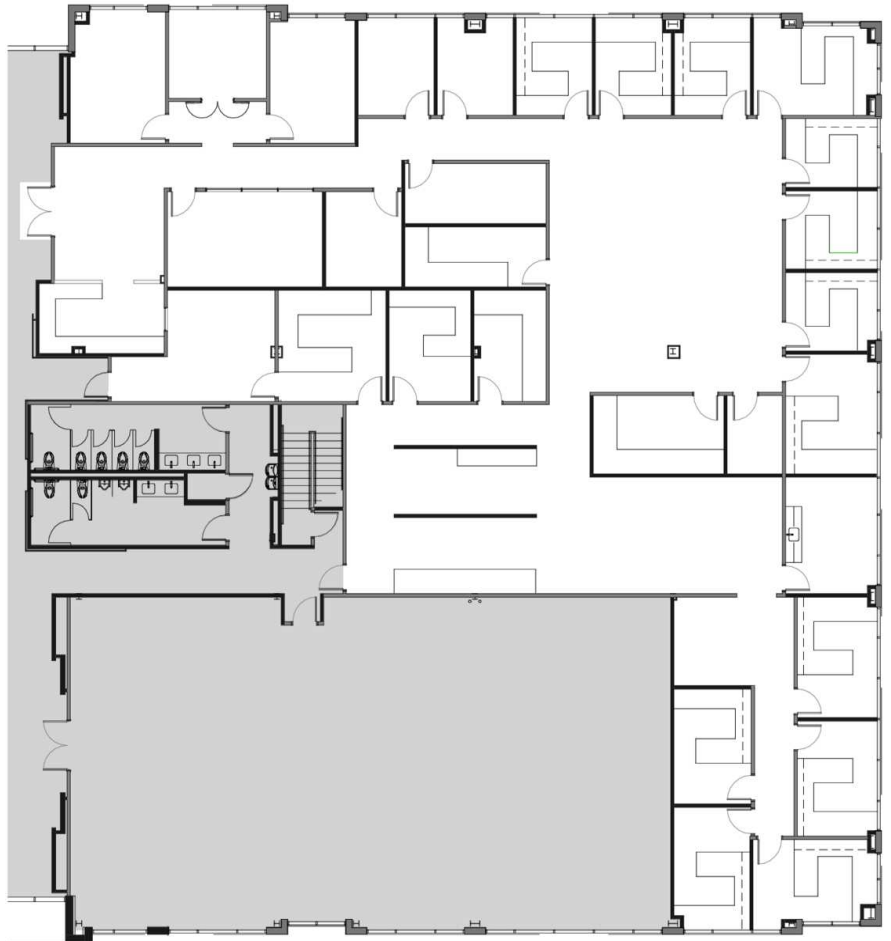

BARRETT SUMMIT

at 1990 Vaughn

Building 300: Suite 320 | 8,265 RSF

KEY PLAN

Seabie Hickson IV Matt Fergus
404.376.1295 404.414.7059
shickson@lpc.com mfergus@lpc.com

Lincoln