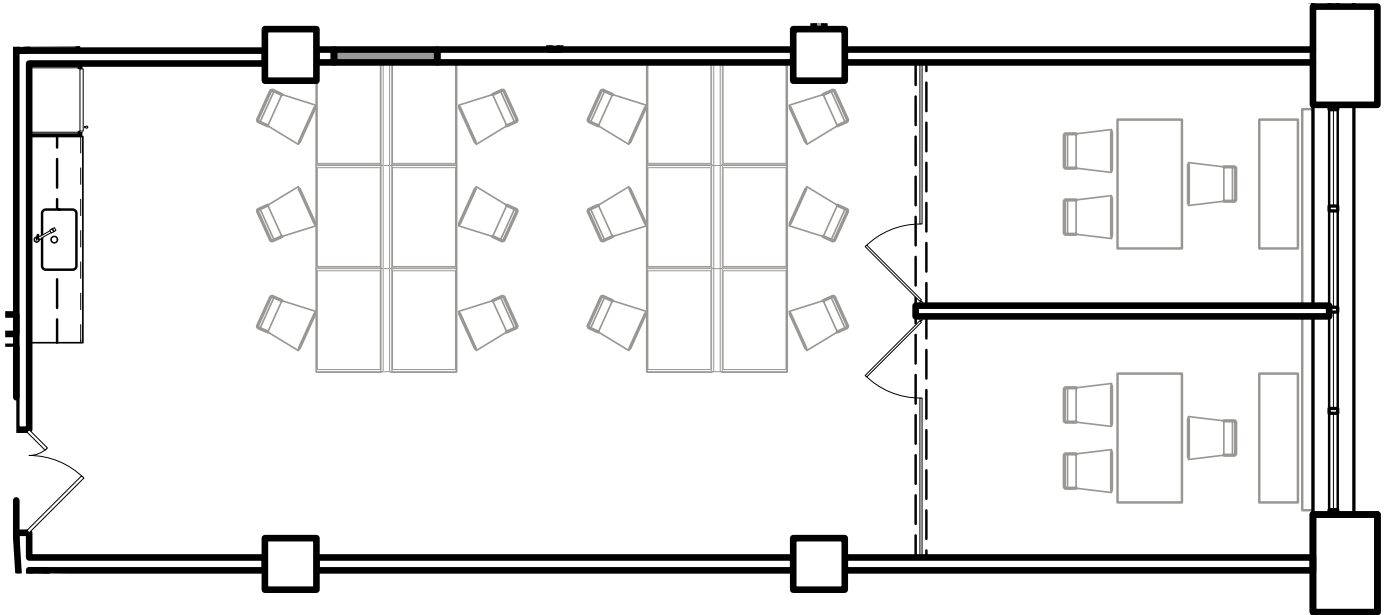

# 45 Main Street

Space to Work

## Suite 626

Total Square Footage: 1,486 RSF