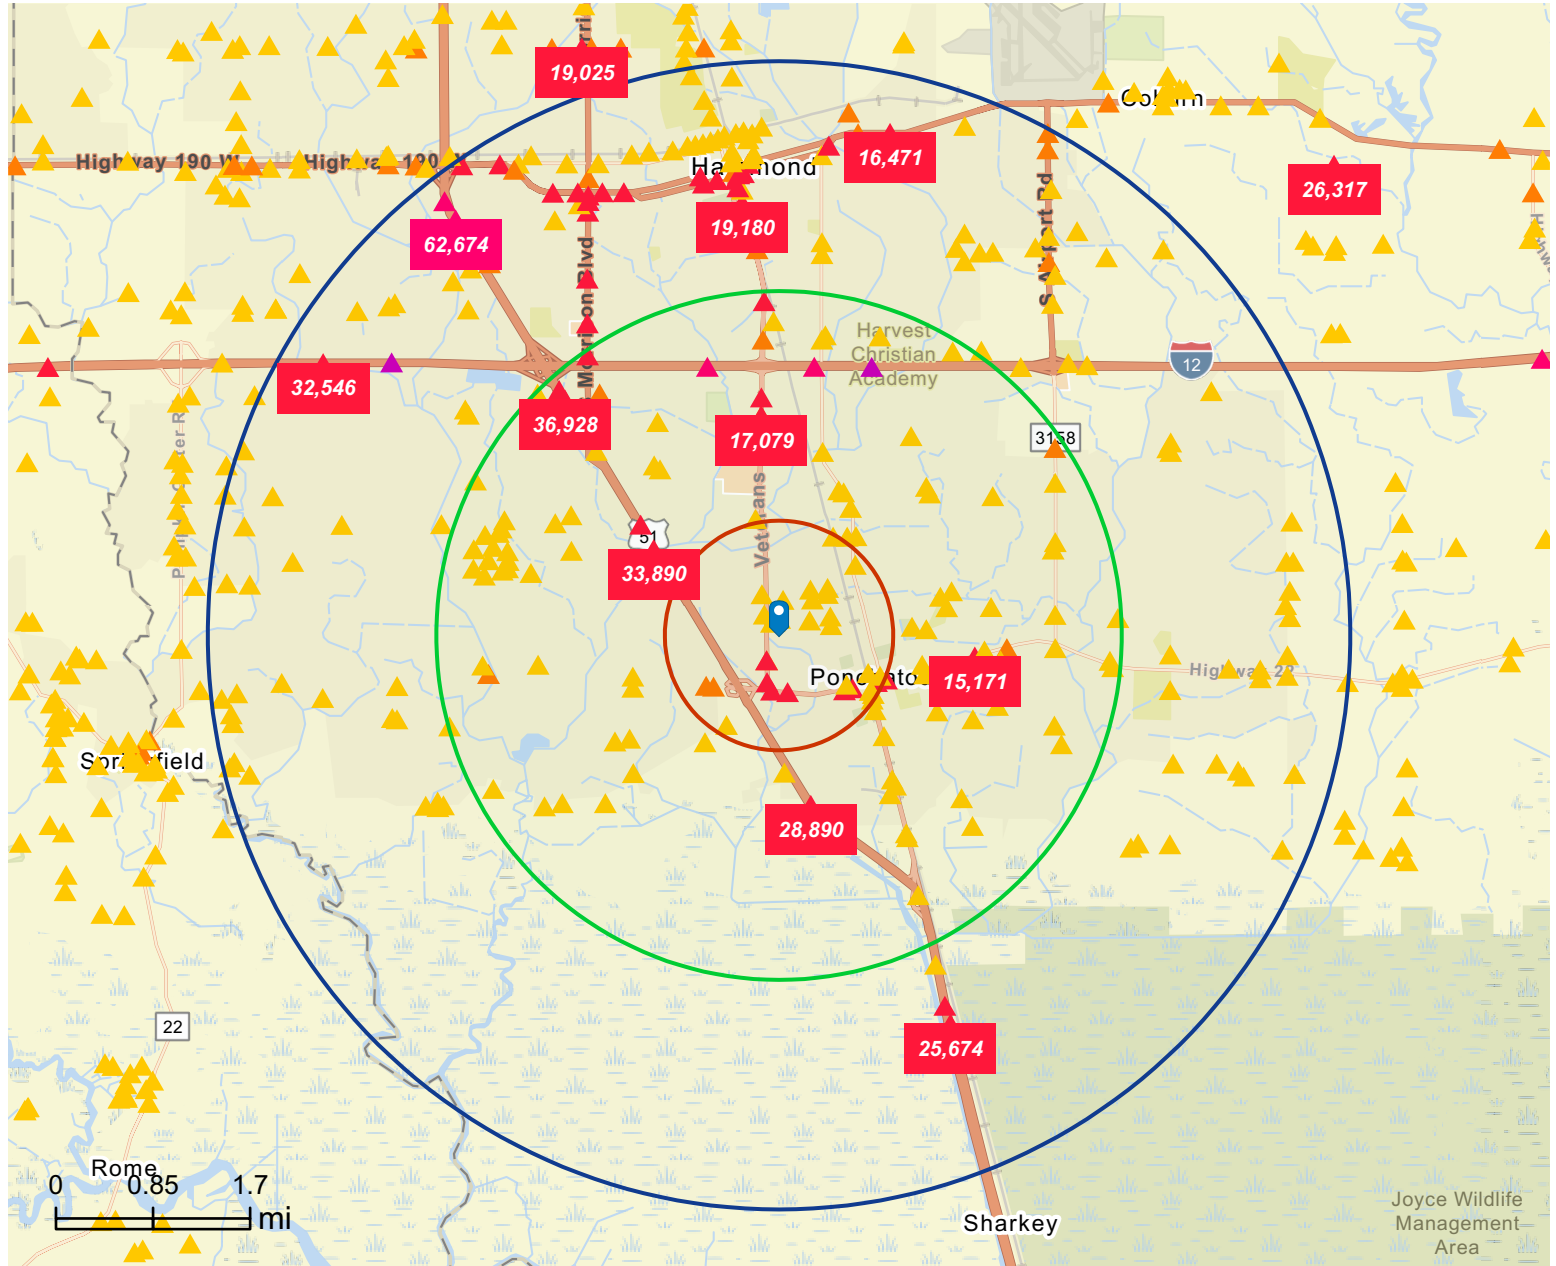

Traffic Count Map

Ponchatoula
 Ponchatoula, Louisiana
 Rings: 1, 3, 5 mile radii

Average Daily Traffic Volume

- ▲ Up to 8,000 vehicles per day
- ▲ 8,001 - 15,000
- ▲ 15,001 - 50,000
- ▲ 50,001 - 70,000
- ▲ 70,001 - 100,000
- ▲ More than 100,000 per day

Source: Traffic Counts (2025)