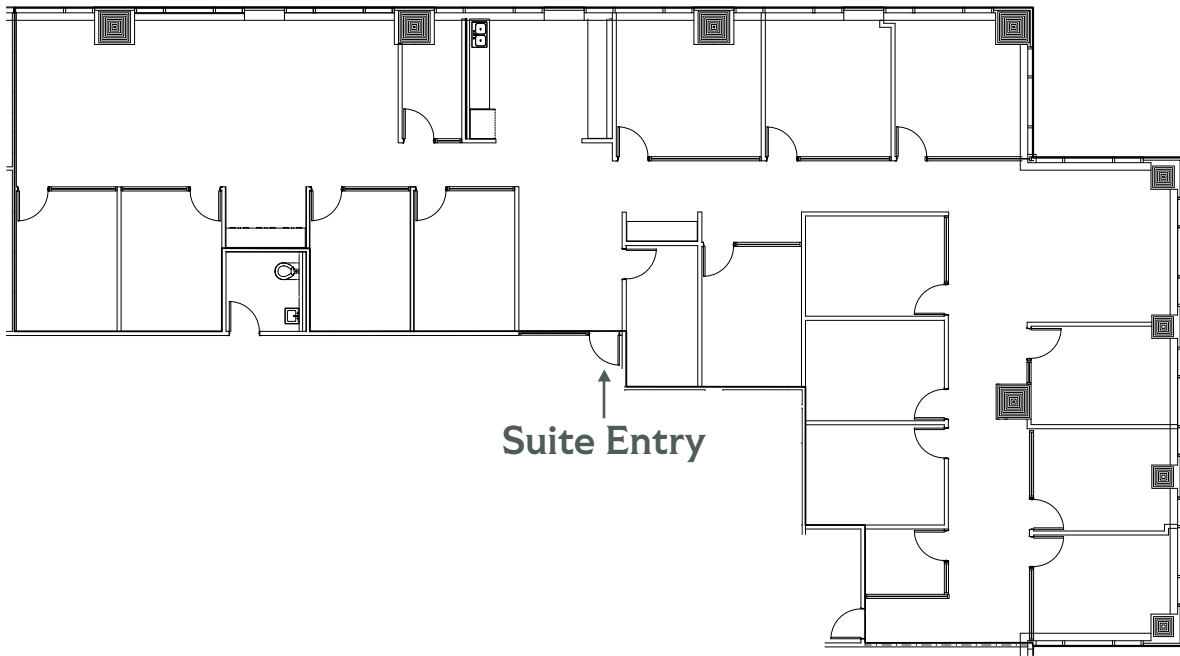

W

SUITE 1000 | 5,873 RSF

SCALE: N.T.S.

LOCATION MAP

For more information, please contact:

Lindsey Tucker, Partner
lindsey.tucker
@partnersrealestate.com

Steve Garza, SIOR, CCIM, Partner
steve.garza
@partnersrealestate.com