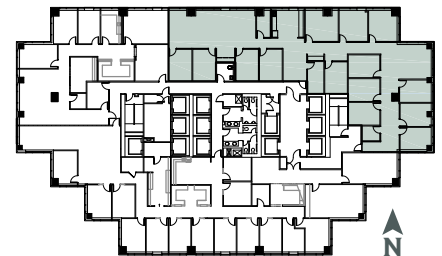

W

SUITE 1000 | 5,873 RSF

SCALE: N.T.S.

LOCATION MAP

For more information, please contact:

Lindsey Tucker, Partner
lindsey.tucker
@partnersrealestate.com

Steve Garza, SIOR, CCIM, Partner
steve.garza
@partnersrealestate.com