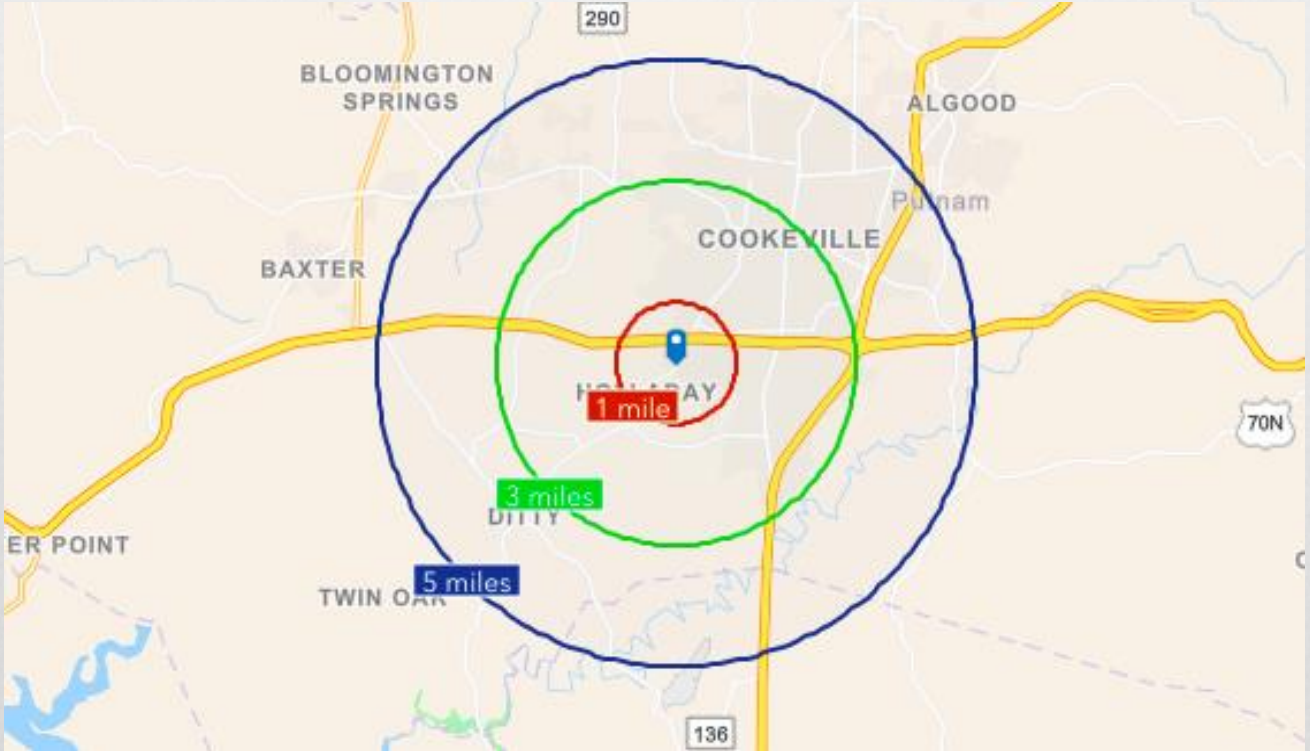

HIGHLANDS ELITE
REAL ESTATE
COMMERCIAL

Property Summary: 236 Miller Avenue, Crossville, TN.

<p>Sale Price:</p>	<p>\$1,499,000</p>	<p>The offering is situated just west of the intersection of Miller Avenue and Livingston Road.</p>
<p>Lot Size:</p>	<p>3.35 +/- Acres</p>	<p>The subject parcel is a portion of the parent parcel</p>
<p>Building Size:</p>	<p>Site offers two detached buildings</p>	<p>Building One: Two Story 11,958+/-sf Building Two: 1,710+/- sf</p>

HIGHLANDS ELITE
— REAL ESTATE —
COMMERCIAL

Property Highlights: 236 Miller Avenue, Crossville, TN.

The subject property consists of 3.35+/- acres offering approximately 430+/- feet of frontage along Miller Avenue. AADT counts in excess of 9,000 vpd. The site provides multiple points of ingress/egress, ample parking and two detached buildings. The main/front building offers nicely appointed office space featuring two levels with 16 separate offices, 5 restrooms and breakroom on the 2d level and 13 offices, 5 restrooms, 2 reception areas and full kitchen on the 1st level. There is also a partial finished basement with restroom. Approximately 3,800sf of the main level is leased by Health Connect America. The additional detached building is comprised of open office space, garage and restroom. Crossville is located approximately 1 hour west of Knoxville, 2 hours east of Nashville and 1.5 hours north of Chattanooga.

POPULATION	1 MILE	3 MILES	5 MILES
Total Population	4,057	15,841	23,377
Median Age	38.1	42.6	45.1
Households/Income	1 MILE	3 MILES	5 MILES
Total Households	1,893	6,790	10,106
Average HH Size	2.09	2.27	2.26
Average HH Income	\$45,089	\$60,964	\$66,965