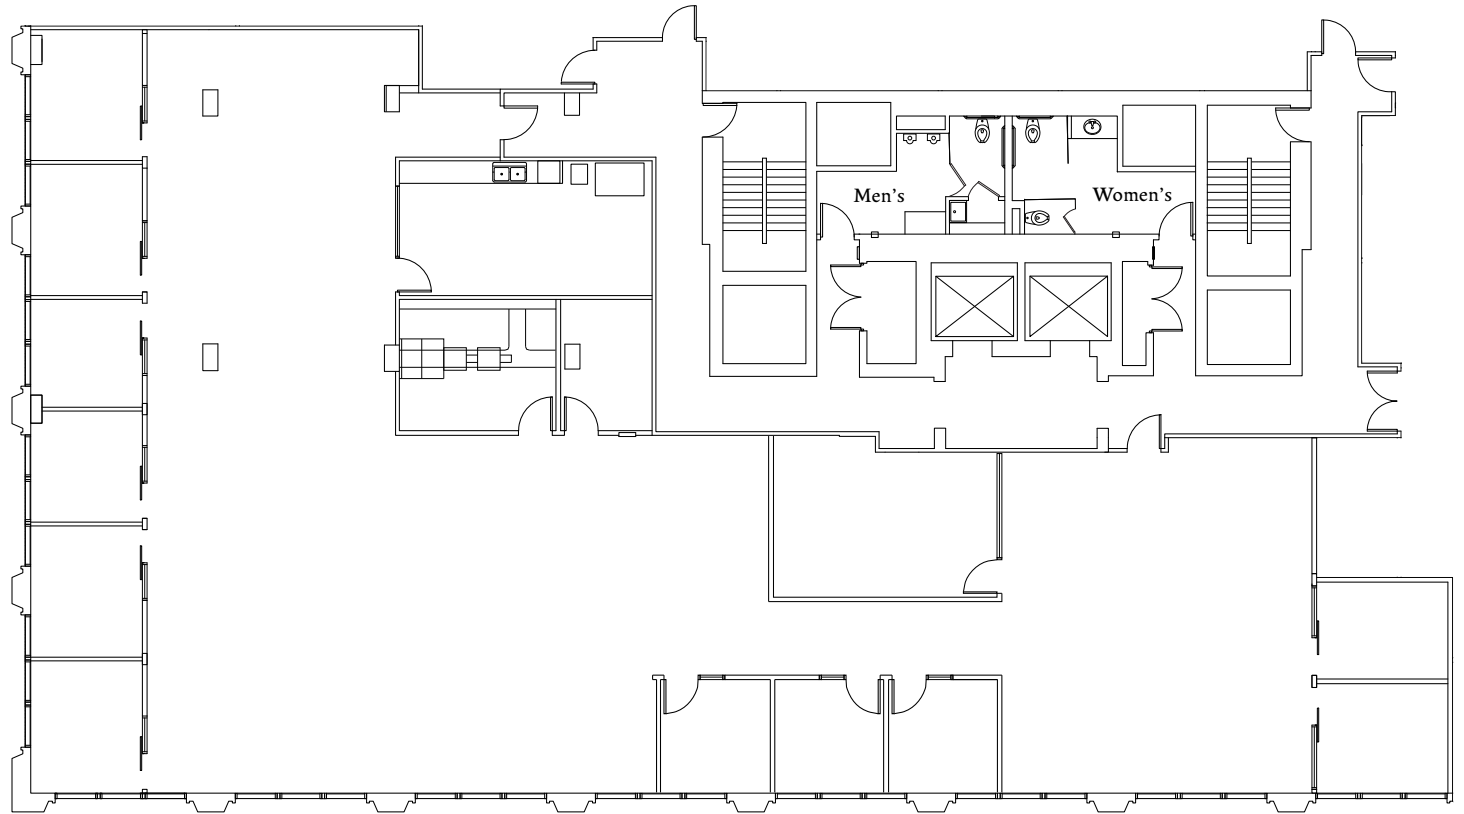

Bovet Office Centre

177 Bovet Rd, San Mateo, CA 94402

BOVET
OFFICE CENTRE

AVAILABILITIES

FLOOR 5 | ±6,486 s.f.

Suite 520

Available now

Floor Plan Key