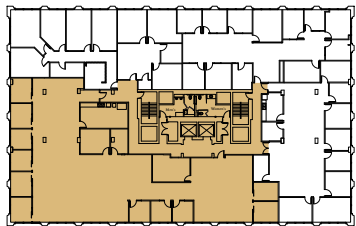

Bovet Office Centre

177 Bovet Rd, San Mateo, CA 94402

BOVET
OFFICE CENTRE

AVAILABILITIES

FLOOR 5 | ±6,486 s.f.

Suite 520

Available now

Floor Plan Key