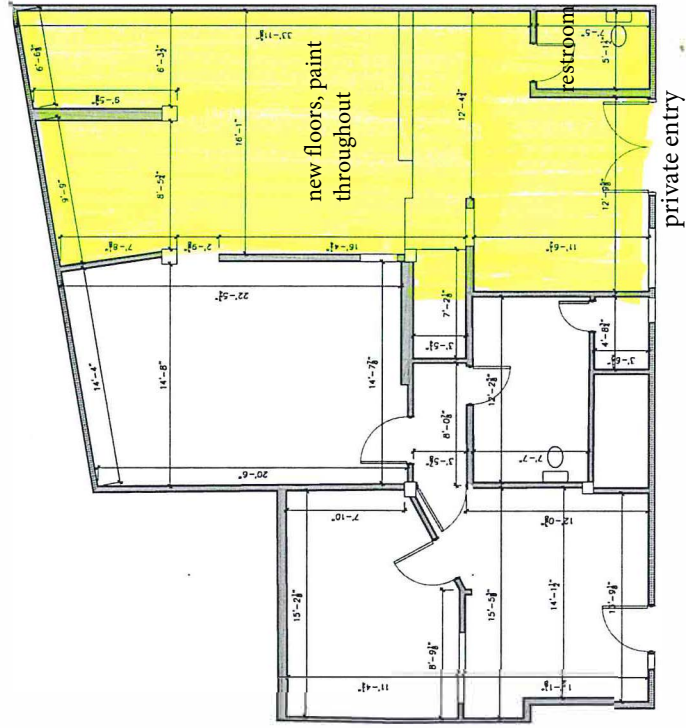

8640 SW Canyon RD
Beaverton, OR

Unit 8666 B
738 SF

(Parking Lot)

Floor Plan
1/8" = 1'-0"