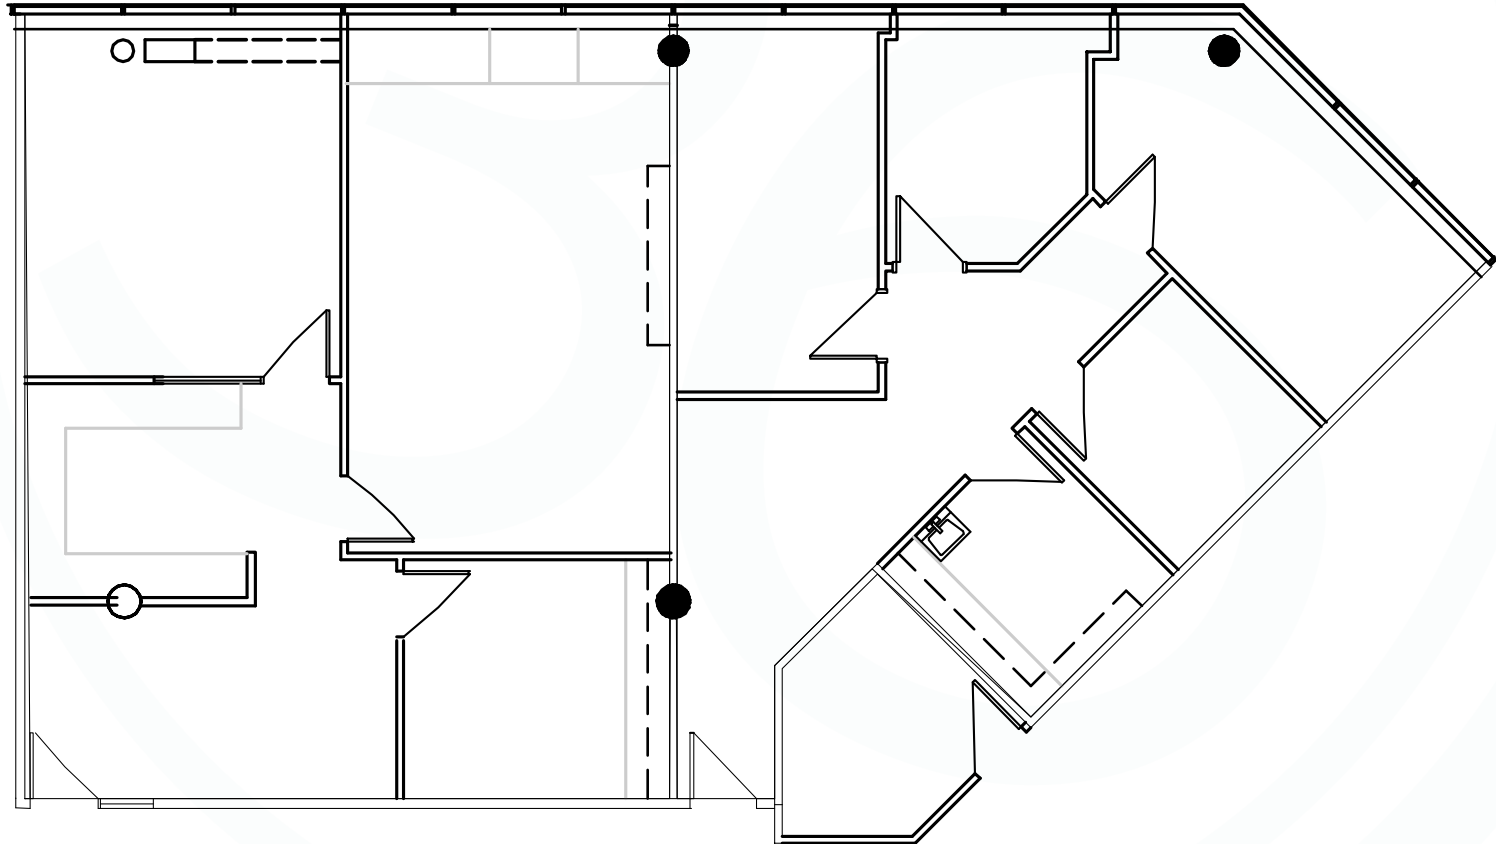

Suite 780-790 - ±2,391 SF

EXCLUSIVE ADVISORS

JOE VALE

Senior Associate
+1 602 229 5856
joe.vale@cushwake.com

TARRYN FOUNTAIN

Associate
+1 602 229 5851
tarryn.fountain@cushwake.com

2555 E. Camelback Rd, Suite 400
Phoenix, Arizona 85016
ph: +1 602 954 9000
fx: +1 602 253 0528
cushmanwakefield.com