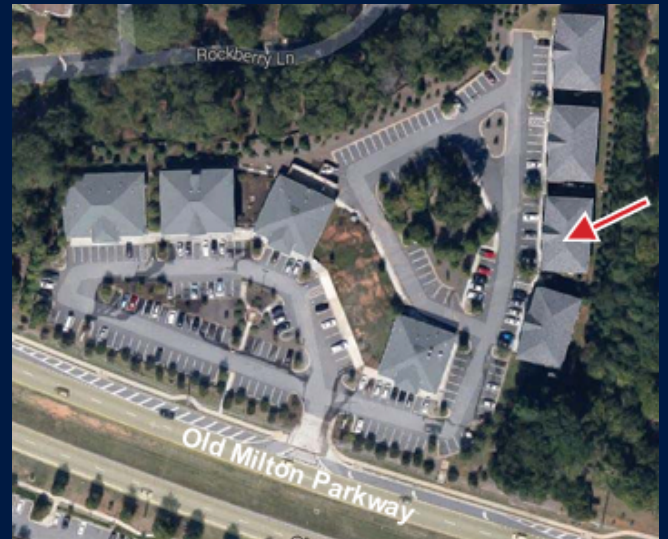

# 4020 OLD MILTON PKWY

4020 Old Milton Parkway, Alpharetta, GA 30005

## LOCATION

Located on Old Milton Parkway, Convenient to all of Alpharetta

Only Minutes from GA-400

1835 Savoy Drive, Suite 105, Atlanta, GA 30341 | Work 770.393.2006 | [www.RG-RE.com](http://www.RG-RE.com)