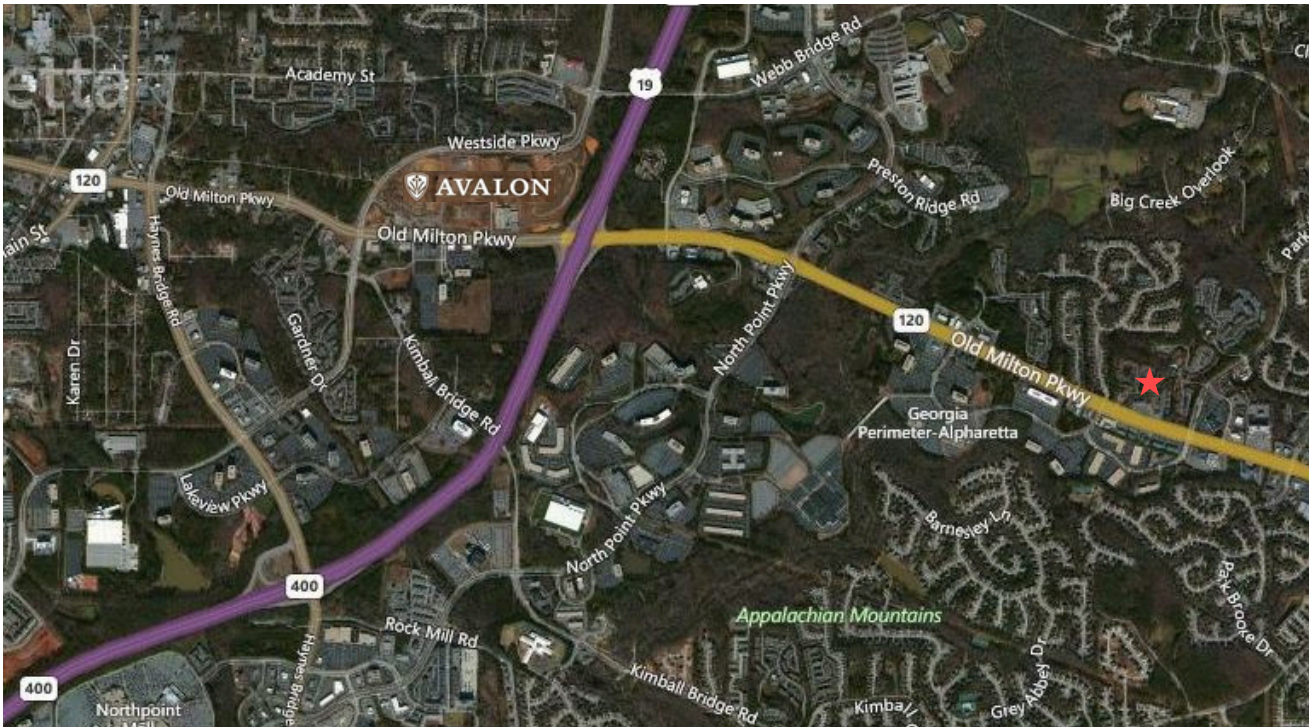

# 4020 OLD MILTON PKWY

4020 Old Milton Parkway, Alpharetta, GA 30005

## LOCATION

Located on Old Milton Parkway, Convenient to all of Alpharetta

Only Minutes from GA-400

1835 Savoy Drive, Suite 105, Atlanta, GA 30341 | Work 770.393.2006 | [www.RG-RE.com](http://www.RG-RE.com)