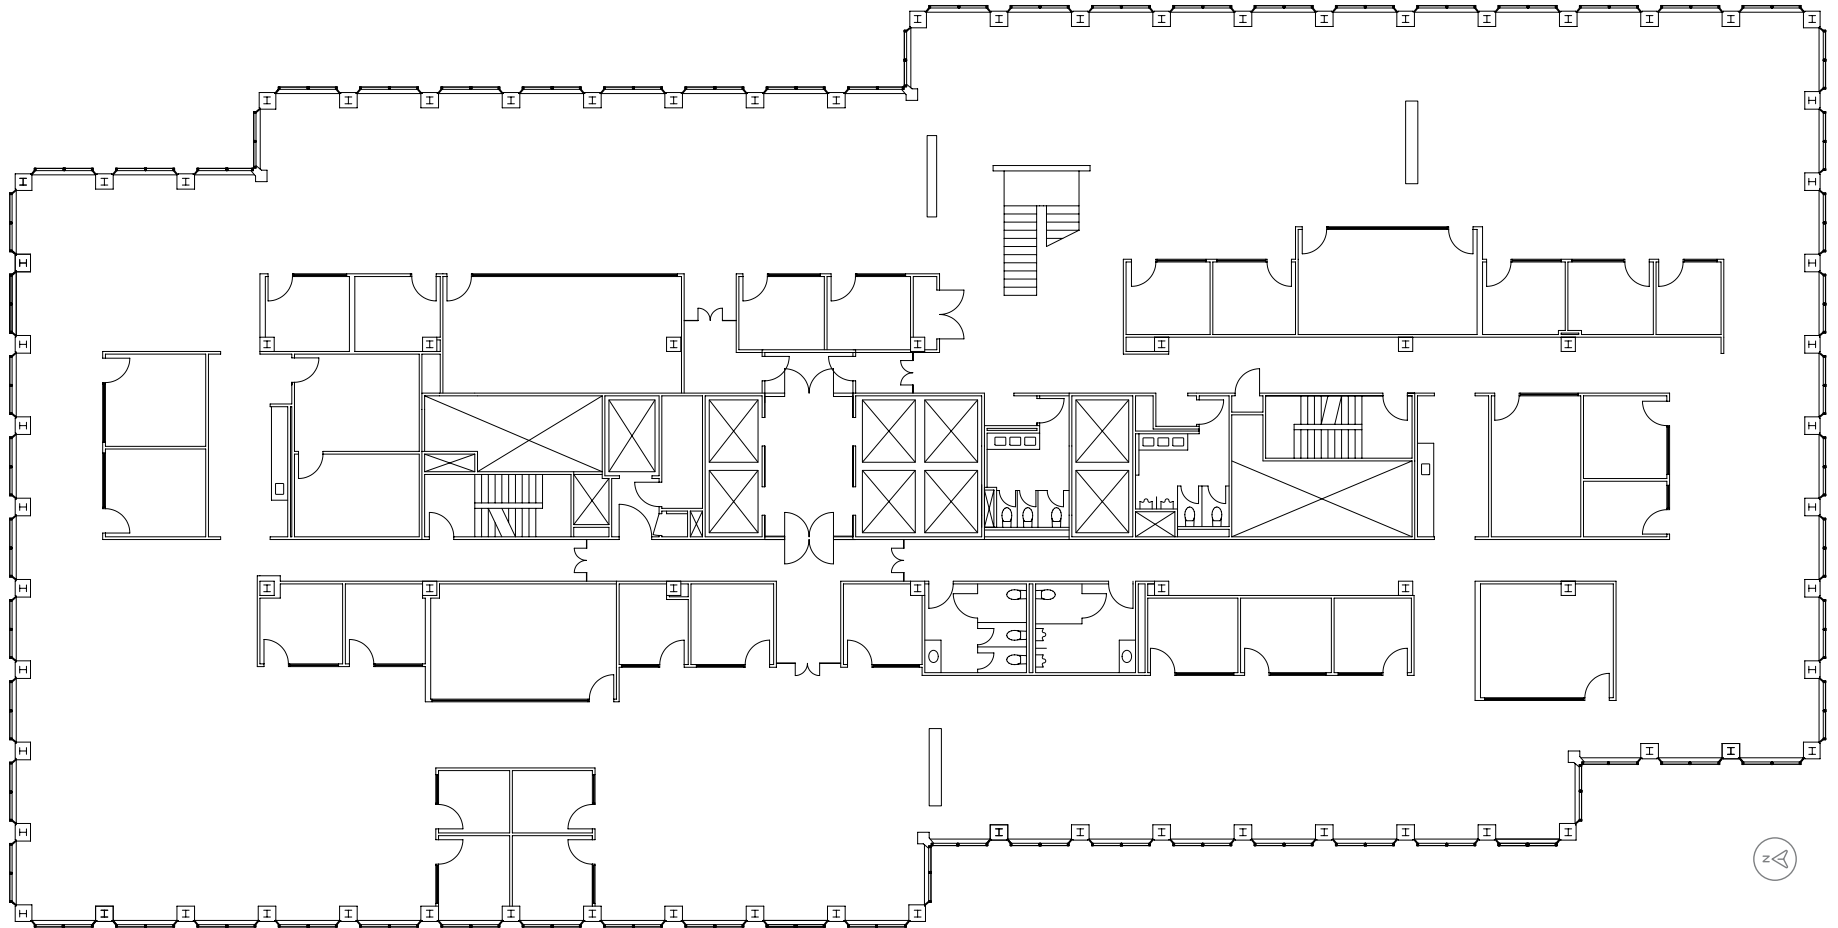

Lloyd Center Tower - Floor Plan

12TH FLOOR - 23,268 RSF (69,709 RSF Contiguous on floors 12-14)

JEFF FALCONER, SIOR
Principal | Licensed in OR
503-542-4346
jeff@capacitycommercial.com

MCCOY DOERRIE, SIOR
Senior Vice President | Licensed in OR & WA
503-523-7751
mccoy@capacitycommercial.com

Lloyd Center Tower - Floor Plan

13TH FLOOR - 23,214 RSF (69,709 RSF Contiguous on floors 12-14)

JEFF FALCONER, SIOR
Principal | Licensed in OR
503-542-4346
jeff@capacitycommercial.com

MCCOY DOERRIE, SIOR
Senior Vice President | Licensed in OR & WA
503-523-7751
mccoy@capacitycommercial.com

Lloyd Center Tower - Floor Plan

14TH FLOOR - 23,227 RSF (69,709 RSF Contiguous on floors 12-14)

JEFF FALCONER, SIOR
Principal | Licensed in OR
503-542-4346
jeff@capacitycommercial.com

MCCOY DOERRIE, SIOR
Senior Vice President | Licensed in OR & WA
503-523-7751
mccoy@capacitycommercial.com