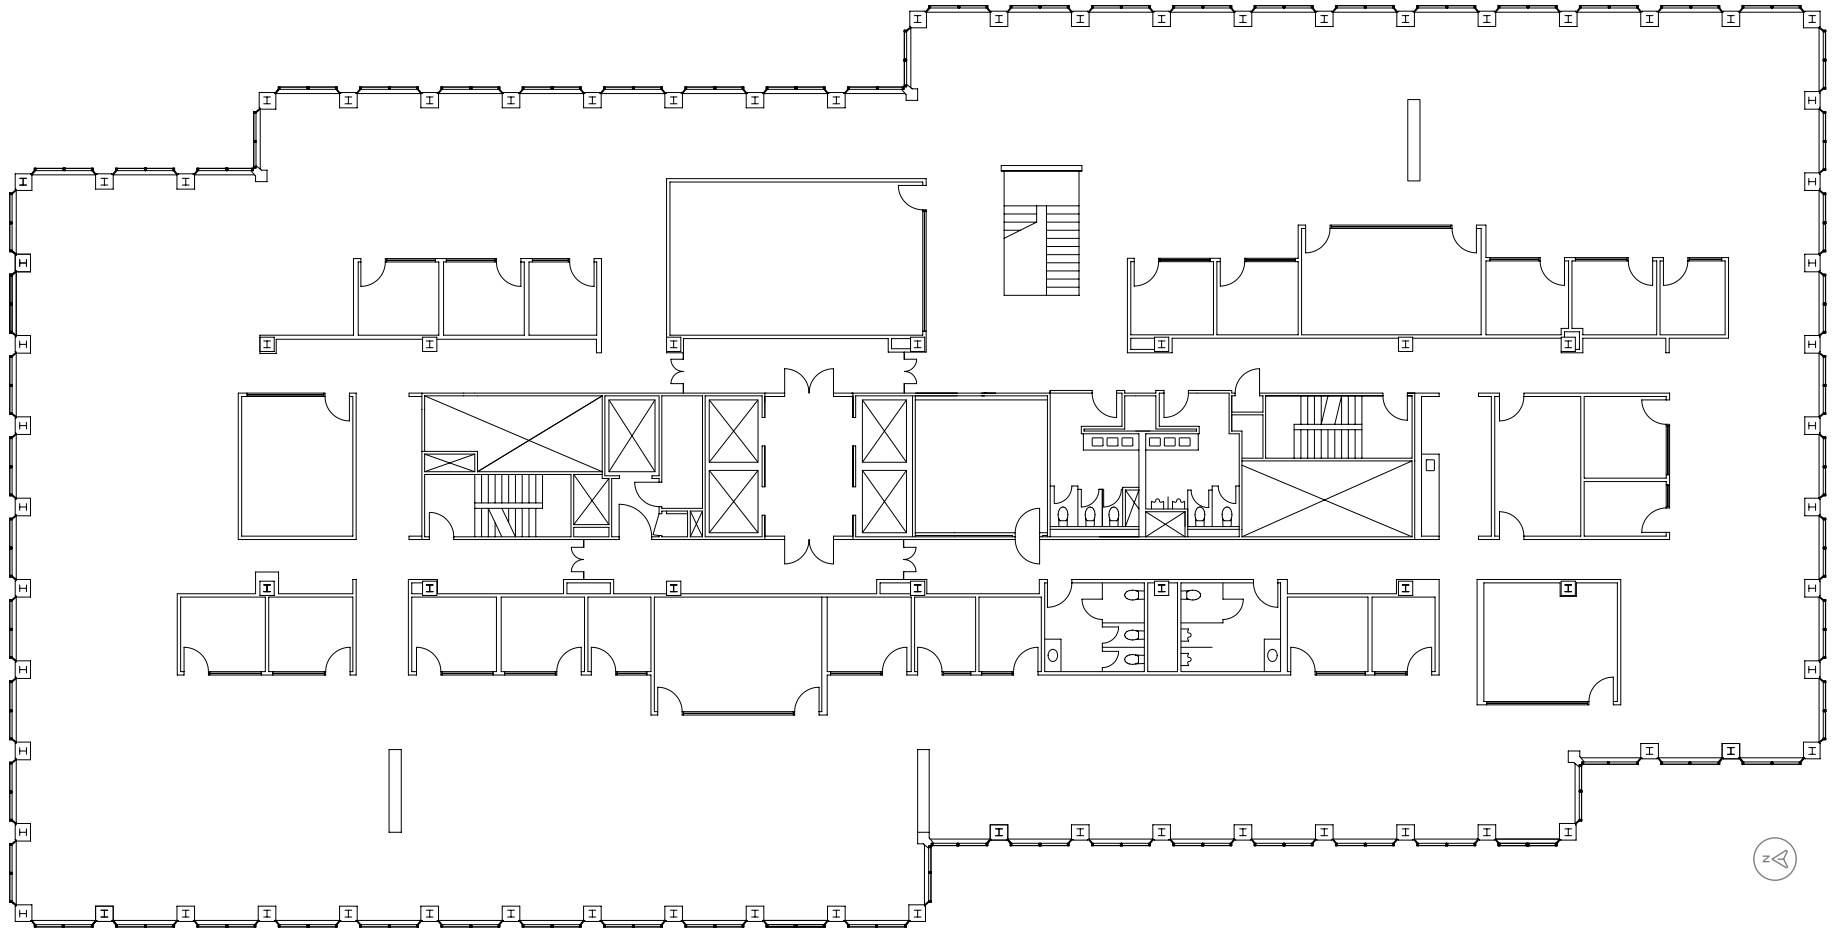

Lloyd Center Tower - Floor Plan

12TH FLOOR - 23,268 RSF (69,709 RSF Contiguous on floors 12-14)

JEFF FALCONER, SIOR
Principal | Licensed in OR
503-542-4346
jeff@capacitycommercial.com

MCCOY DOERRIE, SIOR
Senior Vice President | Licensed in OR & WA
503-523-7751
mccoy@capacitycommercial.com

Lloyd Center Tower - Floor Plan

13TH FLOOR - 23,214 RSF (69,709 RSF Contiguous on floors 12-14)

JEFF FALCONER, SIOR
Principal | Licensed in OR
503-542-4346
jeff@capacitycommercial.com

MCCOY DOERRIE, SIOR
Senior Vice President | Licensed in OR & WA
503-523-7751
mccoy@capacitycommercial.com

Lloyd Center Tower - Floor Plan

14TH FLOOR - 23,227 RSF (69,709 RSF Contiguous on floors 12-14)

JEFF FALCONER, SIOR
Principal | Licensed in OR
503-542-4346
jeff@capacitycommercial.com

MCCOY DOERRIE, SIOR
Senior Vice President | Licensed in OR & WA
503-523-7751
mccoy@capacitycommercial.com