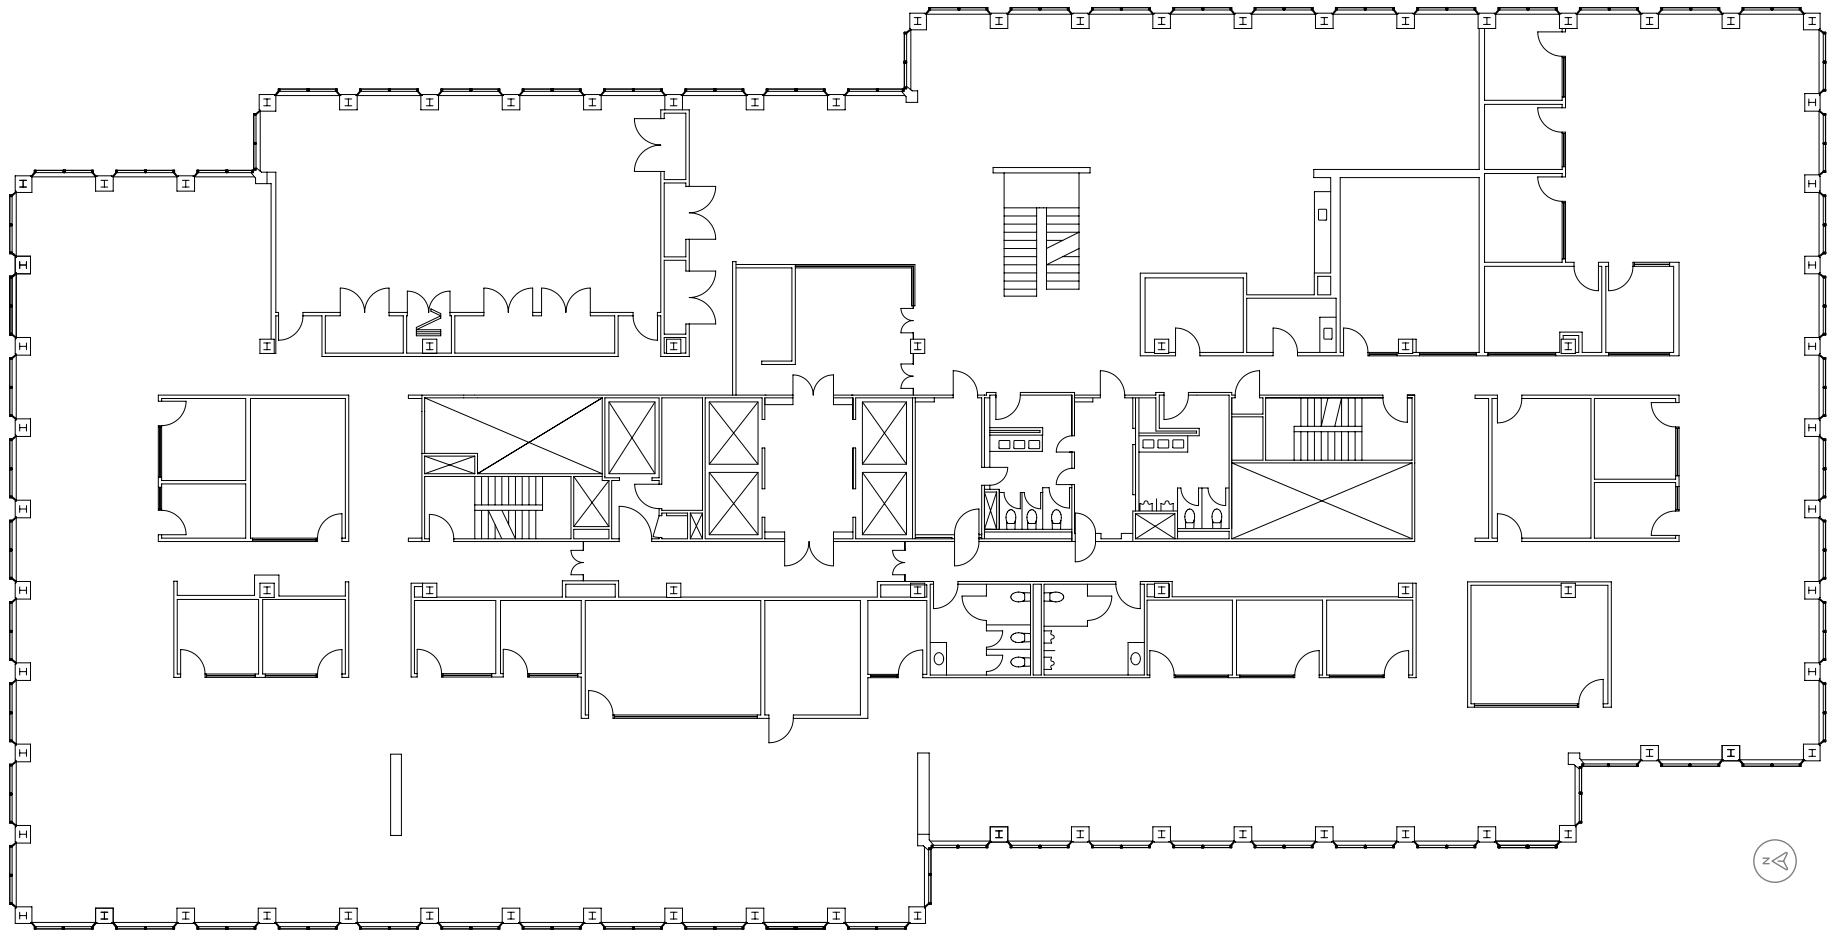

Lloyd Center Tower - Floor Plan

12TH FLOOR - 23,268 RSF (69,709 RSF Contiguous on floors 12-14)

JEFF FALCONER, SIOR
Principal | Licensed in OR
503-542-4346
jeff@capacitycommercial.com

MCCOY DOERRIE, SIOR
Senior Vice President | Licensed in OR & WA
503-523-7751
mccoy@capacitycommercial.com

Lloyd Center Tower - Floor Plan

13TH FLOOR - 23,214 RSF (69,709 RSF Contiguous on floors 12-14)

JEFF FALCONER, SIOR
Principal | Licensed in OR
503-542-4346
jeff@capacitycommercial.com

MCCOY DOERRIE, SIOR
Senior Vice President | Licensed in OR & WA
503-523-7751
mccoy@capacitycommercial.com

Lloyd Center Tower - Floor Plan

14TH FLOOR - 23,227 RSF (69,709 RSF Contiguous on floors 12-14)

JEFF FALCONER, SIOR
Principal | Licensed in OR
503-542-4346
jeff@capacitycommercial.com

MCCOY DOERRIE, SIOR
Senior Vice President | Licensed in OR & WA
503-523-7751
mccoy@capacitycommercial.com