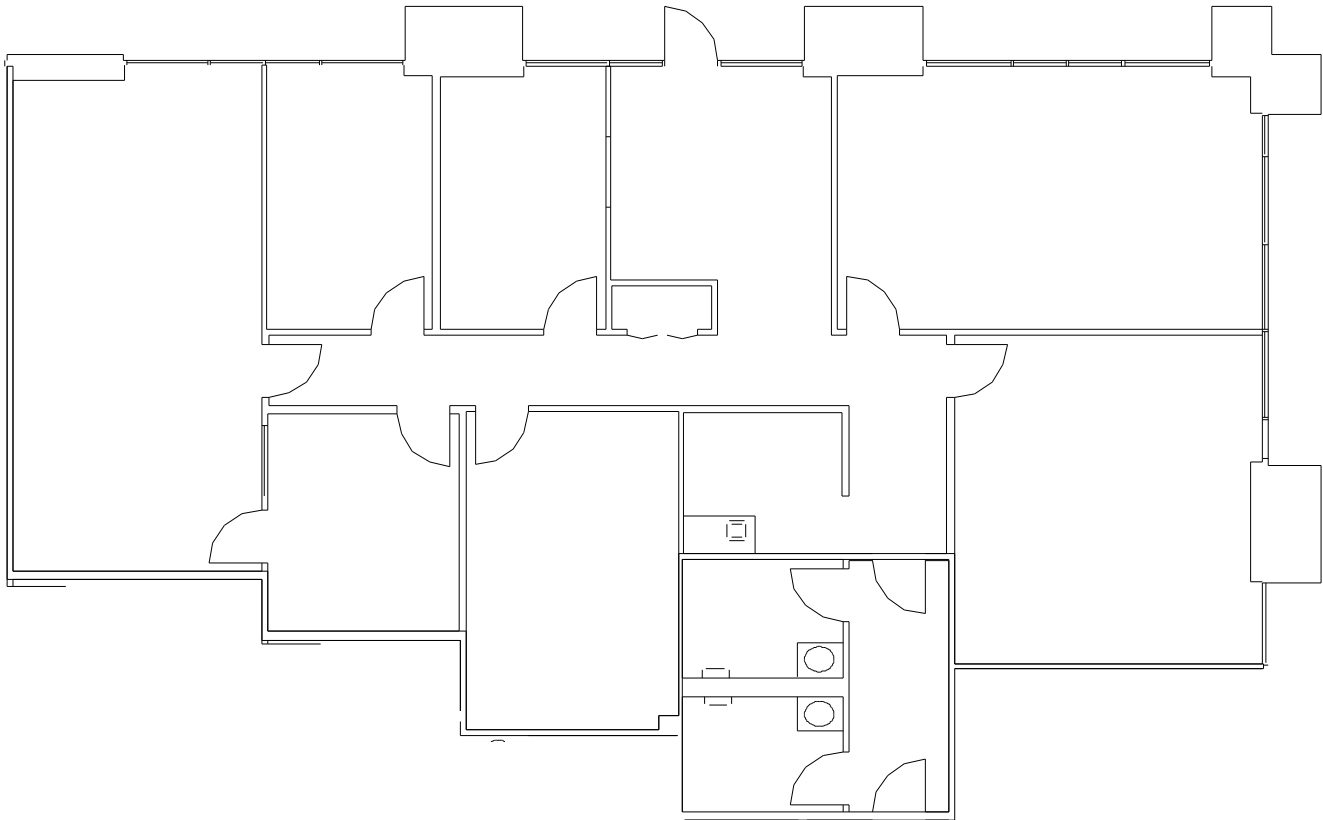

RICHARDSON DRIVE PLAZA

1475 RICHARDSON DRIVE, RICHARDSON, TX 75080

SUITE 206 - 2,556 RSF

52 YEARS OF SERVICE

KENNINGTON
COMMERCIAL

Brian Pafford
972.389.9002
bpafford@bradford.com

Jared Laake
972.776.7045
jlaake@bradford.com