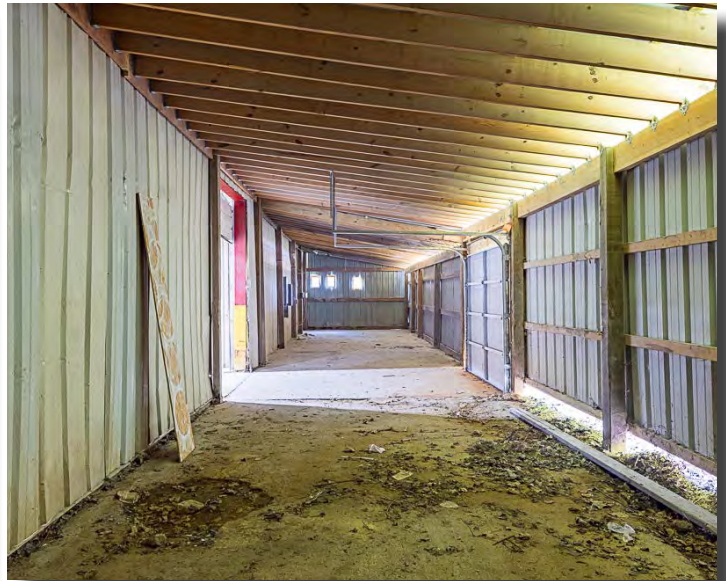

MITCH COX
REALTOR, INC.

2304 Silverdale Drive, Suite 200, Johnson City, TN 37601
423-282-6582 (o) 423-282-5903 (f) www.mitchcox.com