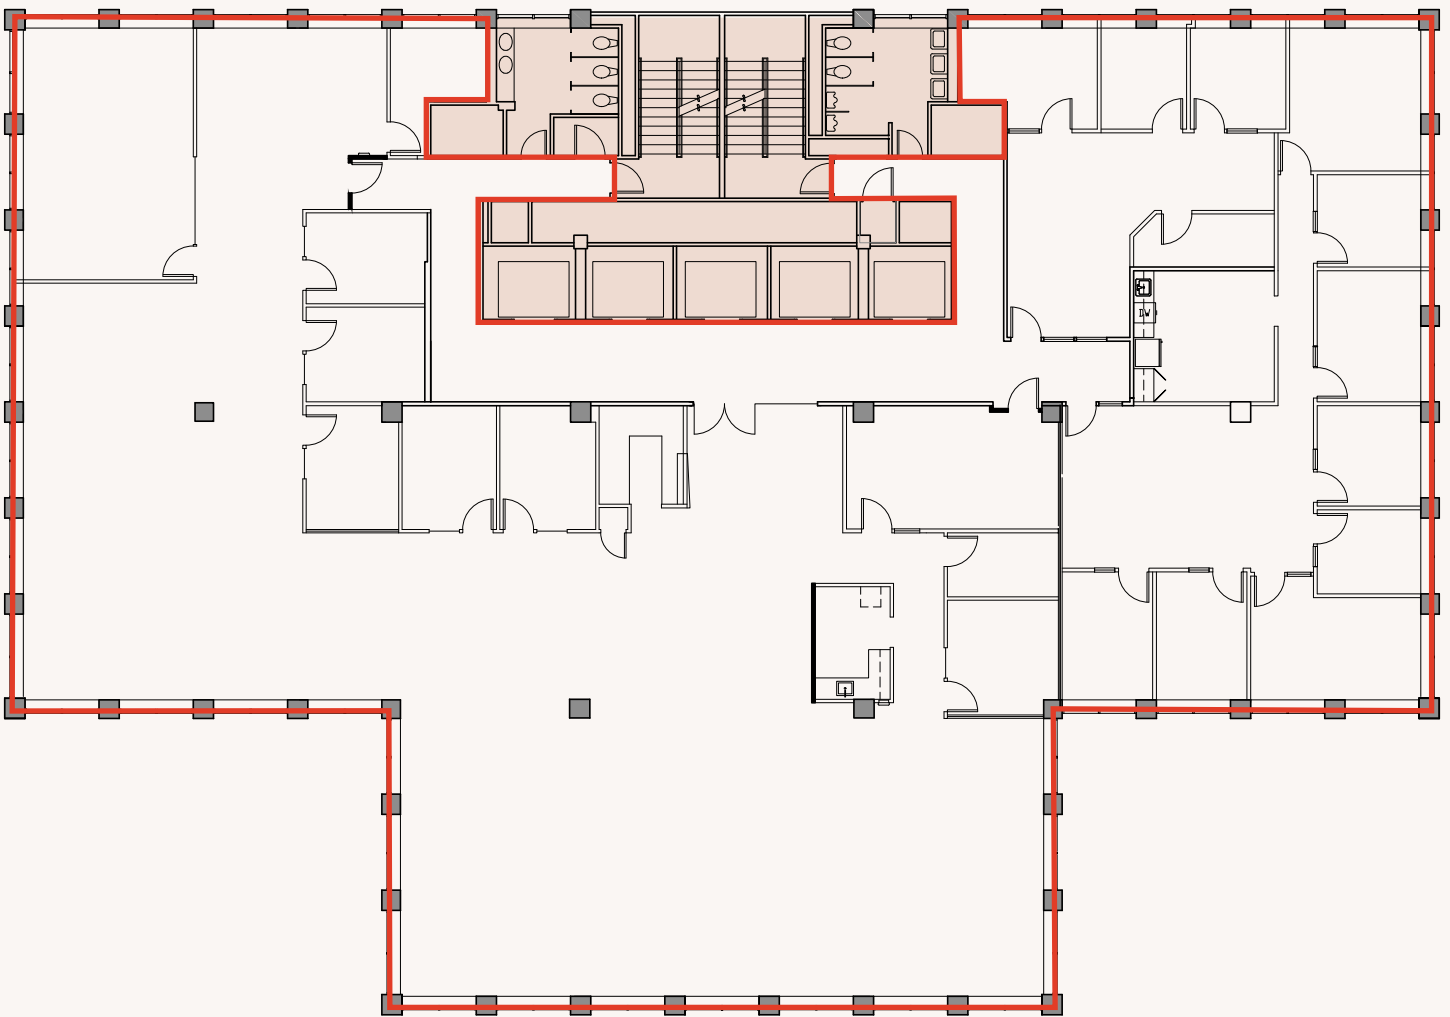

PLAZA 600

FLOOR 7 :: 11,651 RSF

600 STEWART STREET
SEATTLE, WA 98101

Cleita Harvey +1 206 607 1794 cleita.harvey@jll.com
Tim Jones +1 206 971 7011 tim.jones@jll.com
Charlotte Evans +1 206 607 1720 charlotte.evans@jll.com