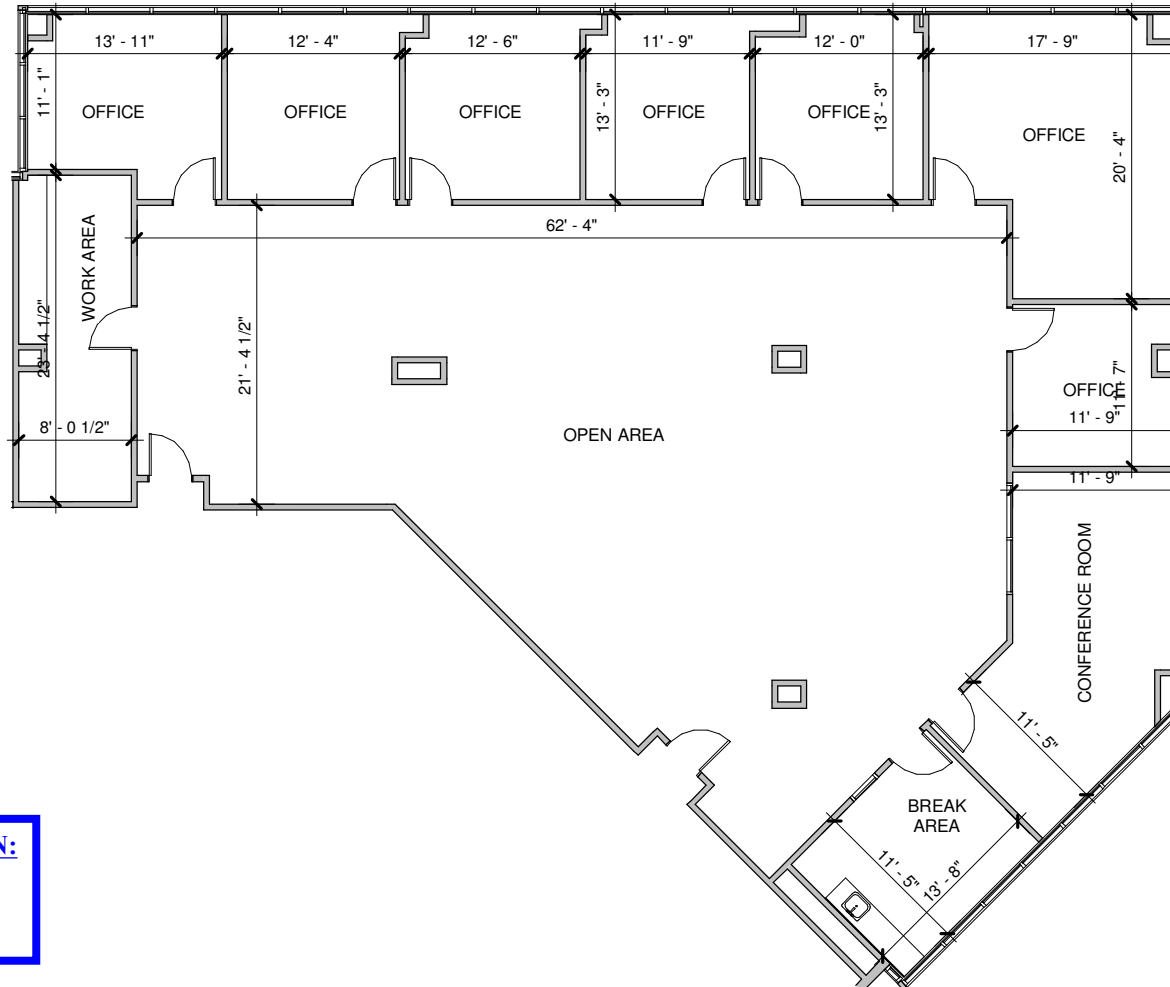

LBJ CENTER

9451 LBJ Freeway - Dallas, TX

KEY PLAN

SUITE 126
4,722 RSF

FOR LEASING INFORMATION:

info@hamiltoncommercialtx.com

214-702-8499

All dimensions and square footages are approximate.

Scale: N.T.S.