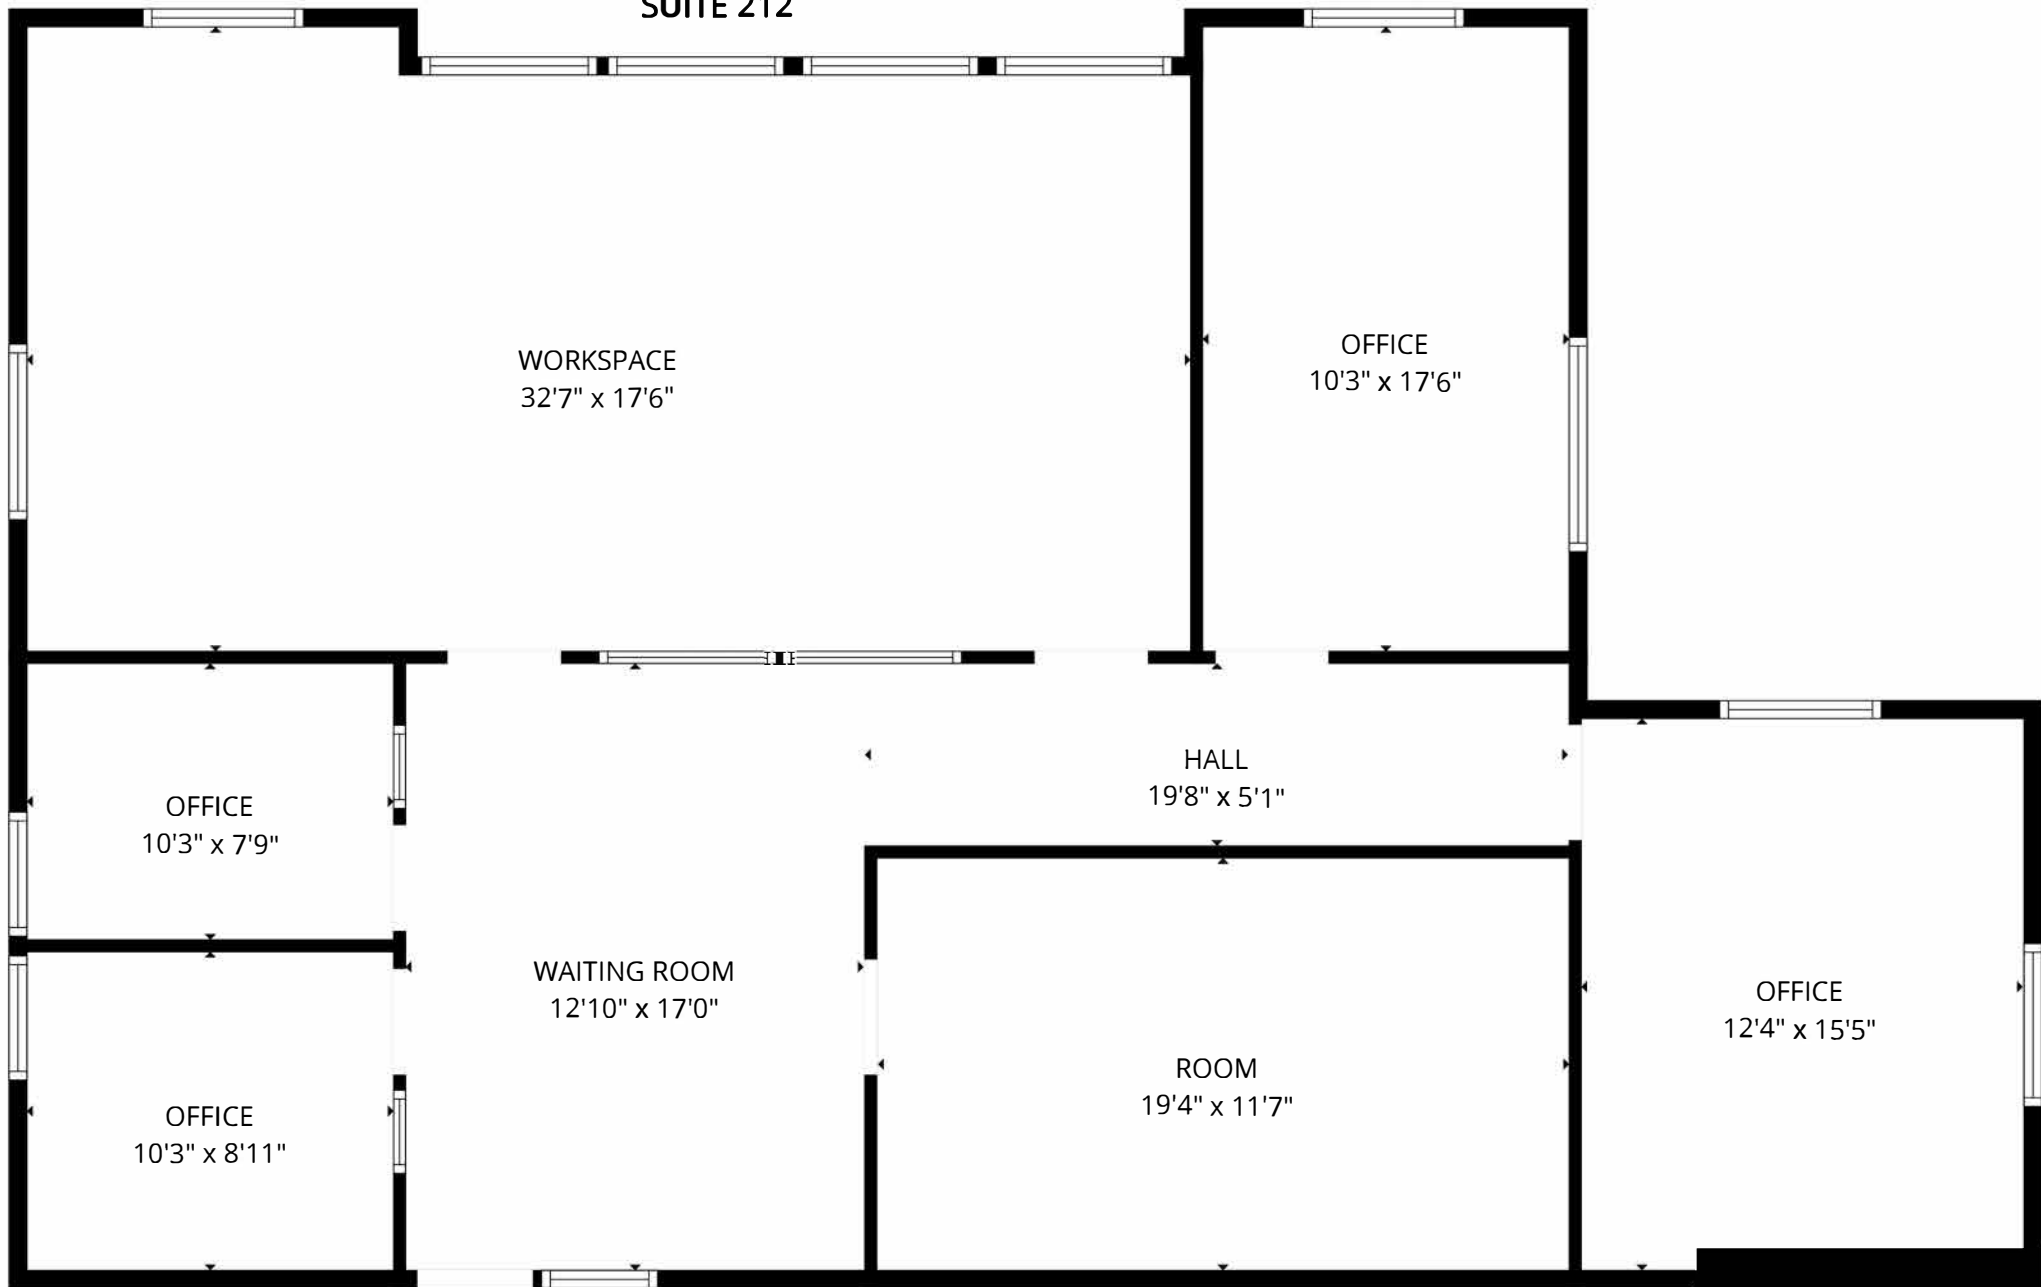

SUITE 212

1,917 rentable sq. ft
2nd floor