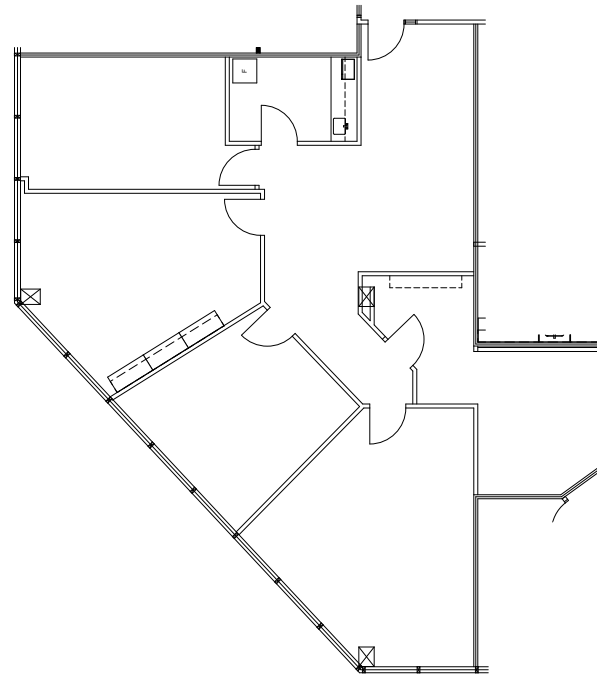

11111 KATY FREEWAY | HOUSTON, TEXAS 77079

Suite 870 - 1,953 SF

Robert LaCoure
Senior Director
+1 832 919 8425
robert.lacoure@cushwake.com

Jill Nesloney
Director
+1 832 699 3001
jill.nesloney@cushwake.com