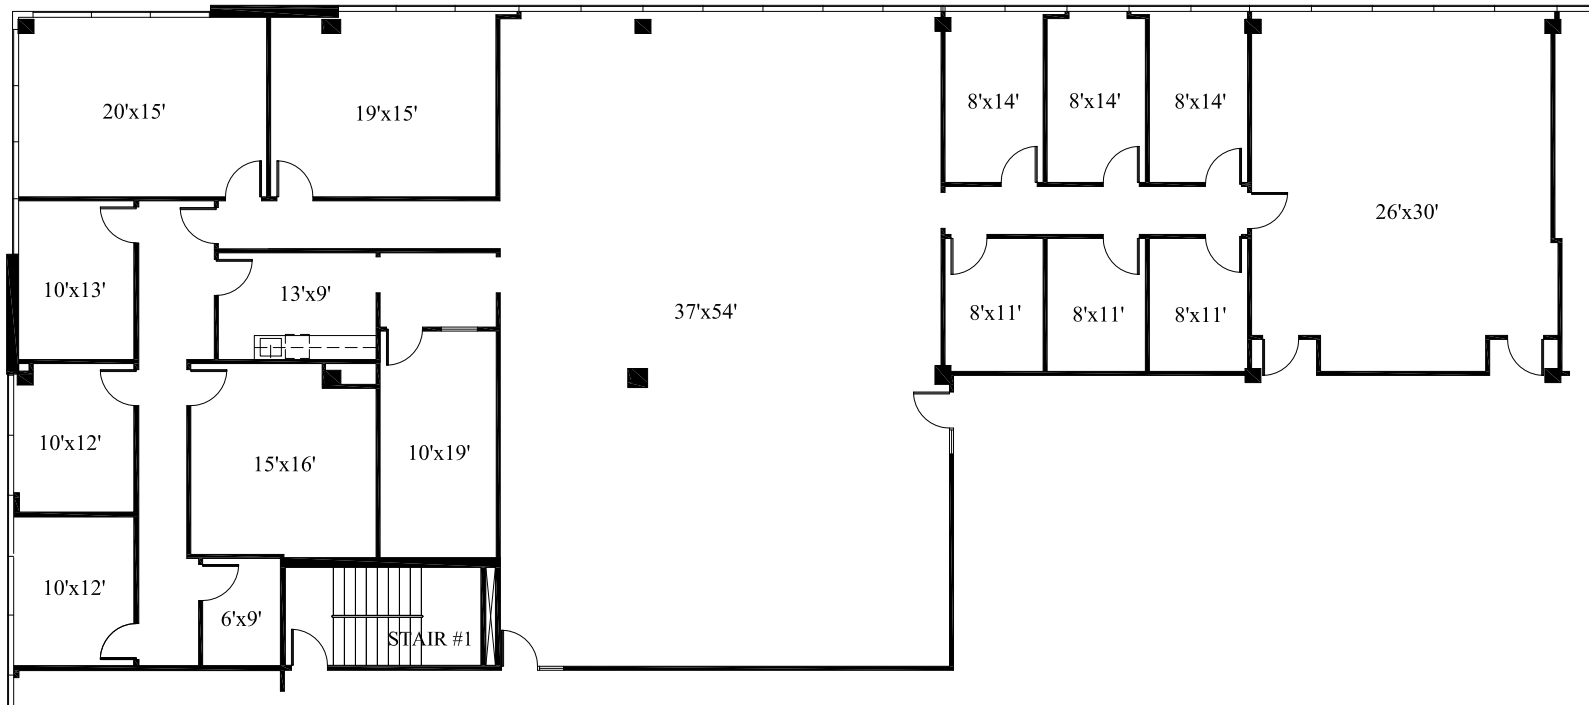

GRAYMARK OFFICE BUILDING

16801 Addison Road, Addison, Texas

SUITE 240
6,661 RSF

2ND FLOOR

Scale: 1/16"=1'-0"

All dimensions and square footages are approximate.

January 19, 2023