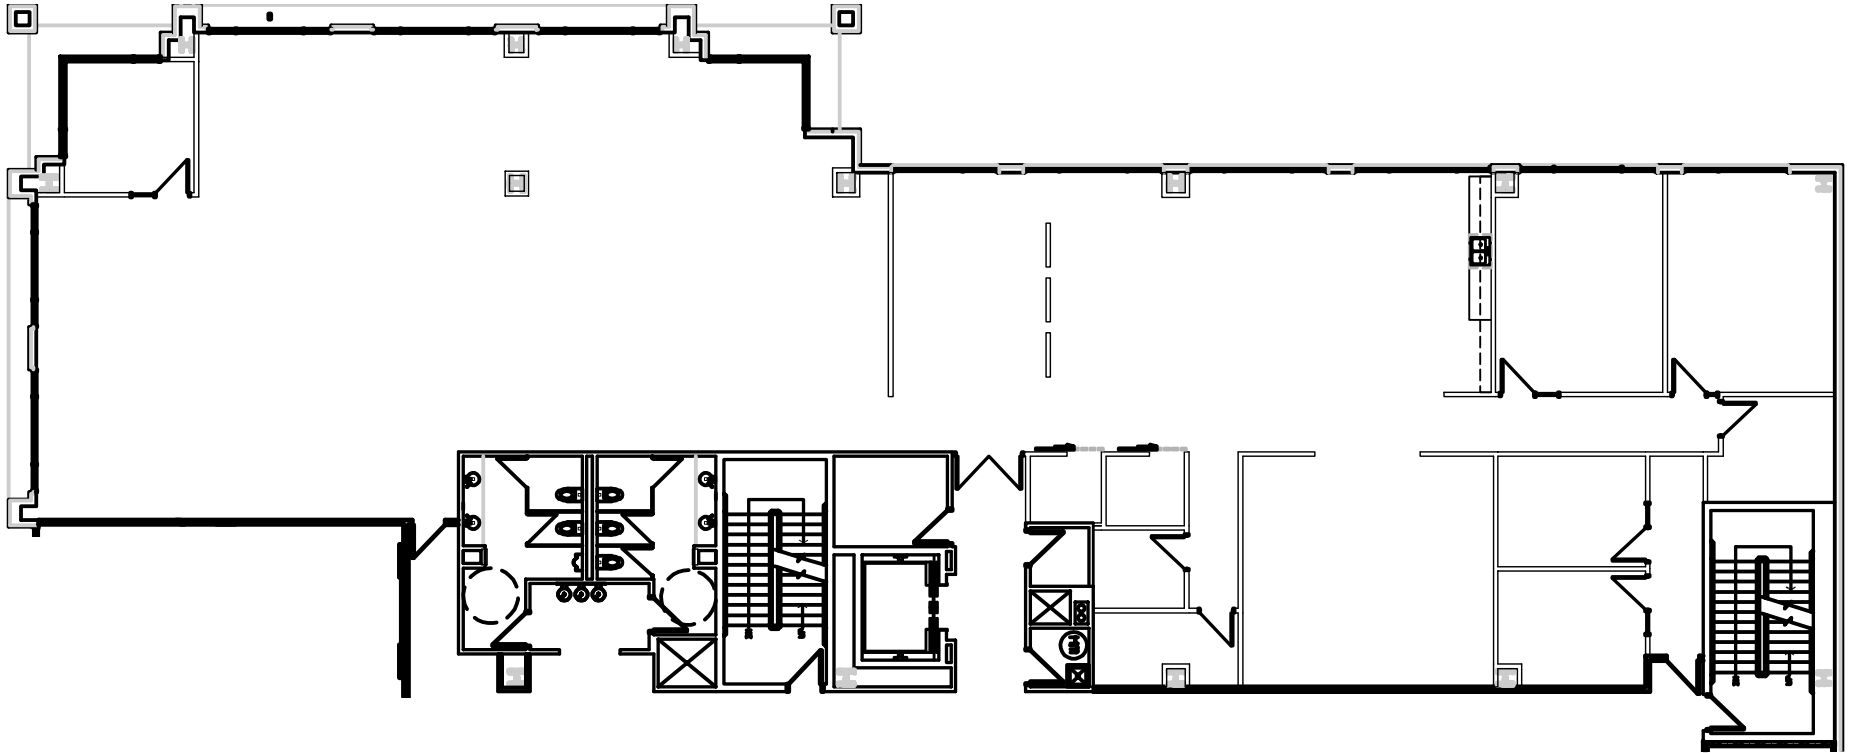

SUITE 300 | 7,605 SF

NEWMARK

SKB

For more information, please contact:

Brett Abramson

t 602-803-6604

brett.abramson@nrmk.com

Chris Beall