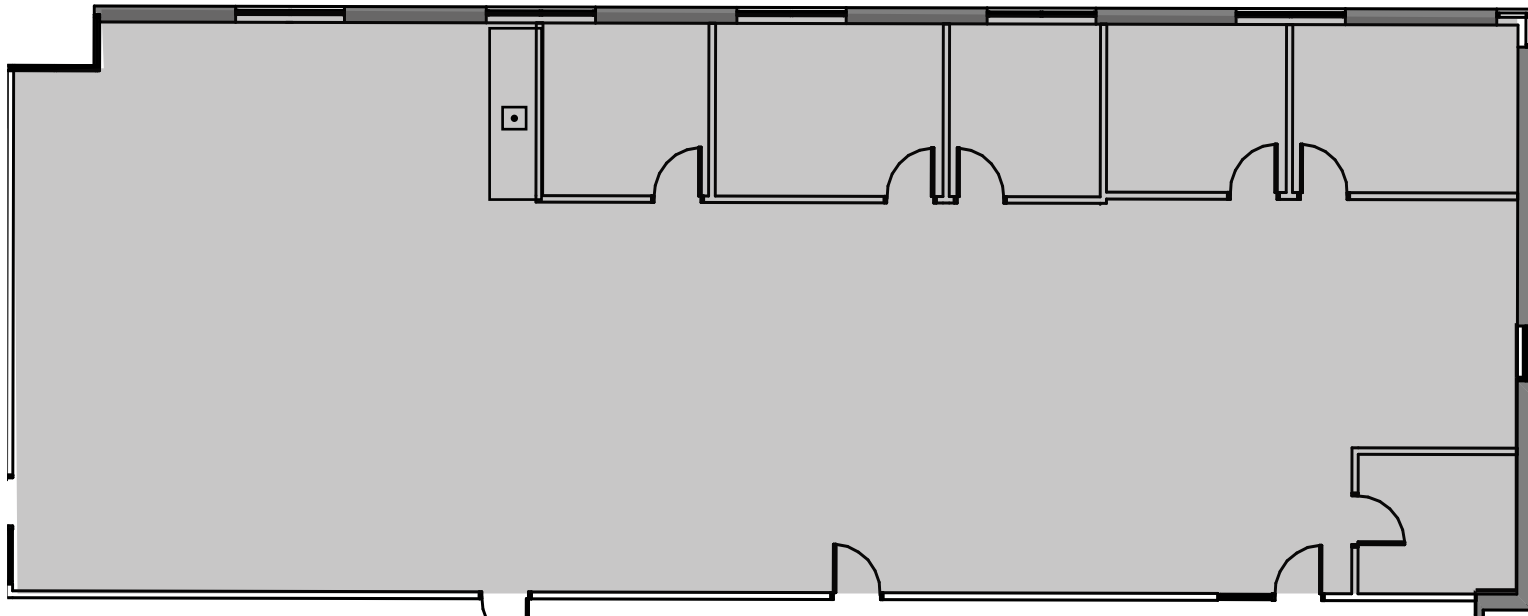

AustinOaks

Bridgeport, Suite 100
First floor
4,024 sf
Creative Finish

[CLICK FOR VIRTUAL TOUR](#)

Building

10

Matt Frizzell
E matt.frizzell@cushwake.com
T +1 512 814 3404

Holmes Onwukaife
E holmes.onwukaife@cushwake.com
T +1 512 439 6717