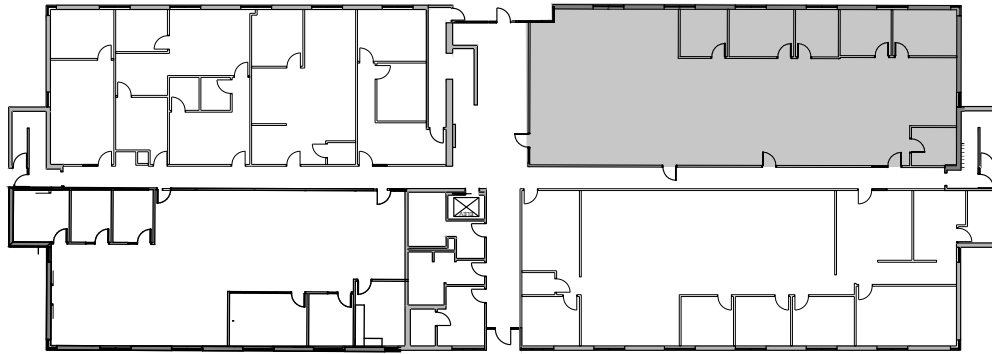

AustinOaks

Bridgeport, Suite 100
First floor
4,024 sf
Creative Finish

[CLICK FOR VIRTUAL TOUR](#)

Building

10

Matt Frizzell
E matt.frizzell@cushwake.com
T +1 512 814 3404

Holmes Onwukaife
E holmes.onwukaife@cushwake.com
T +1 512 439 6717