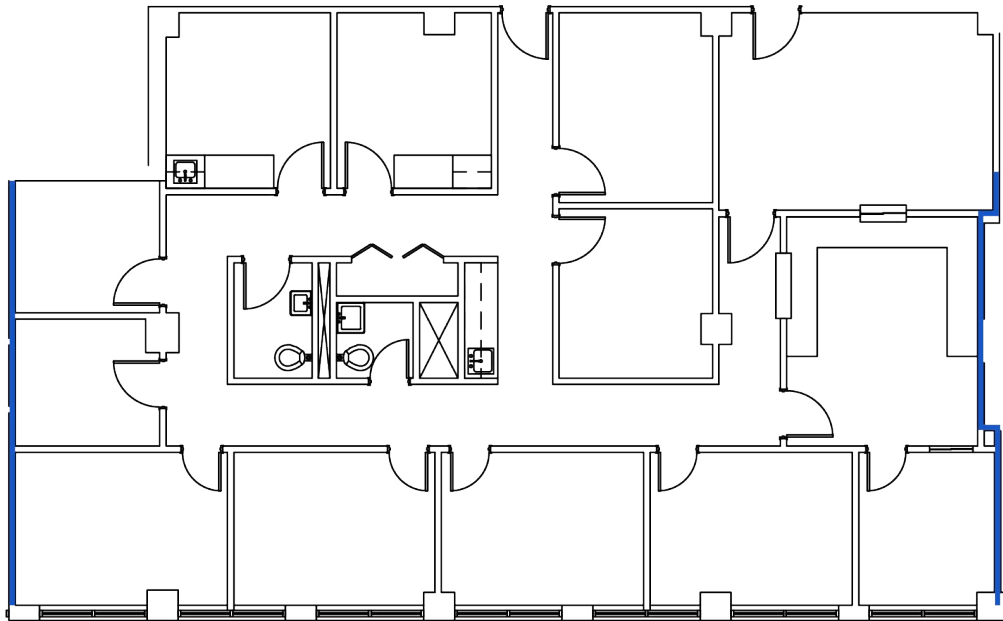

SUITE PLAN

DePaul Professional Office Building

1160 Varnum St NE
Washington DC

SUITE 204
2,759 RSF

*Contiguous 2,759 RSF to 11,346 RSF

For Leasing Information

Contact Regional Leasing Director
Tyler Miller at (804) 836-4473
Tyler.Miller@Lillibridge.com