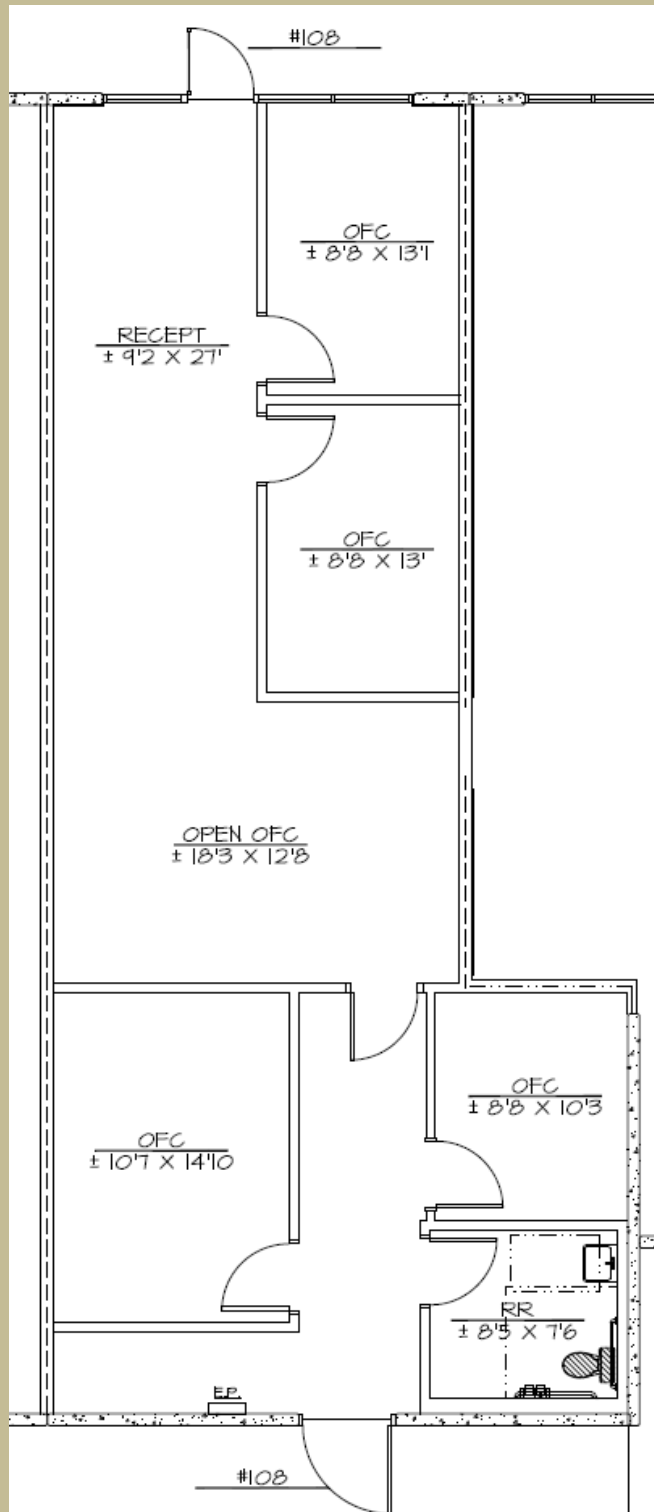

CONTACT:

KATHY HILL
kathy@screaz.com
Cell: 480.453.6308

7641 E. Gray Rd., Suite A2
Scottsdale, AZ 85260

Office: 480.998.5025
Fax: 480.951.2493