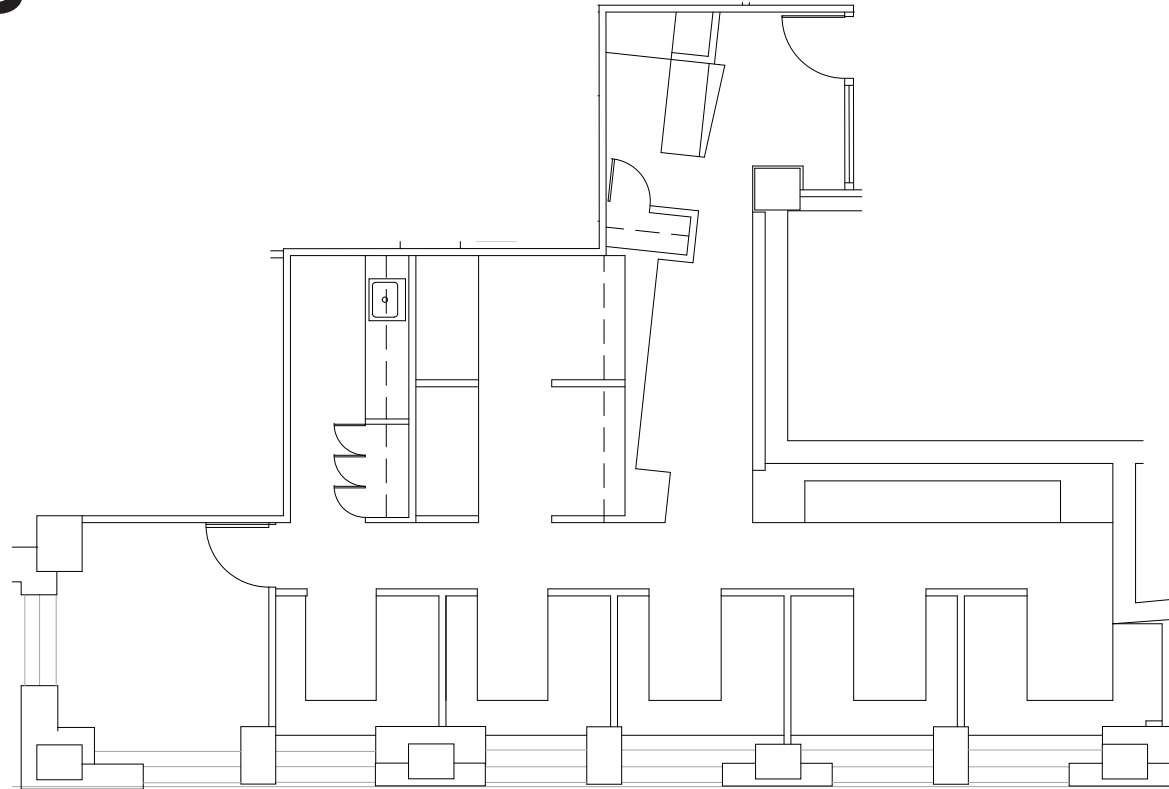

SUITE 2418

1,518 RSF

AVAILABLE IMMEDIATELY

 **Transwestern**

Eric Myers

John Nelson

Charlotte Evans

312.881.7000

CIVIC
20 N WACKER