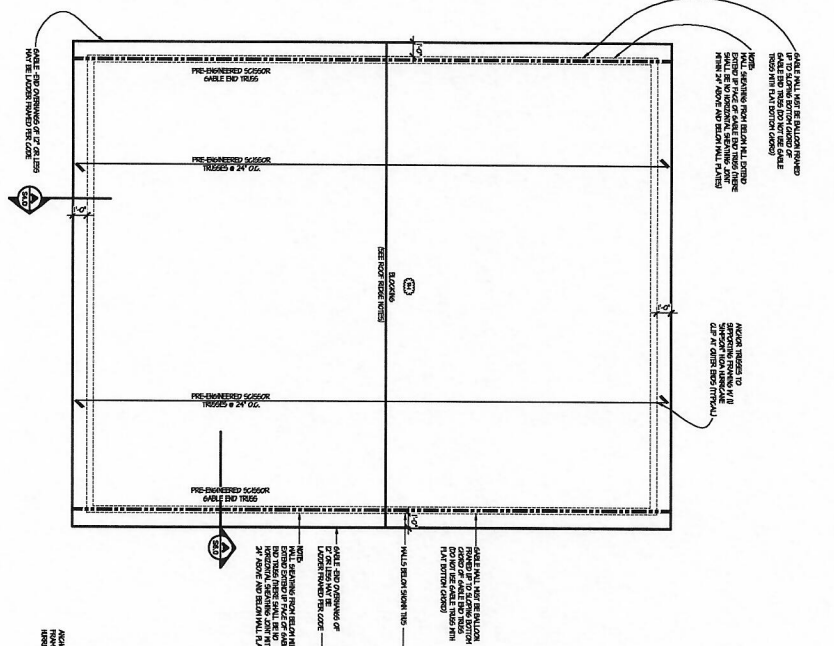

UPPER ROOF FRAMING PLAN SCALE: 1/4" = 1'-0"