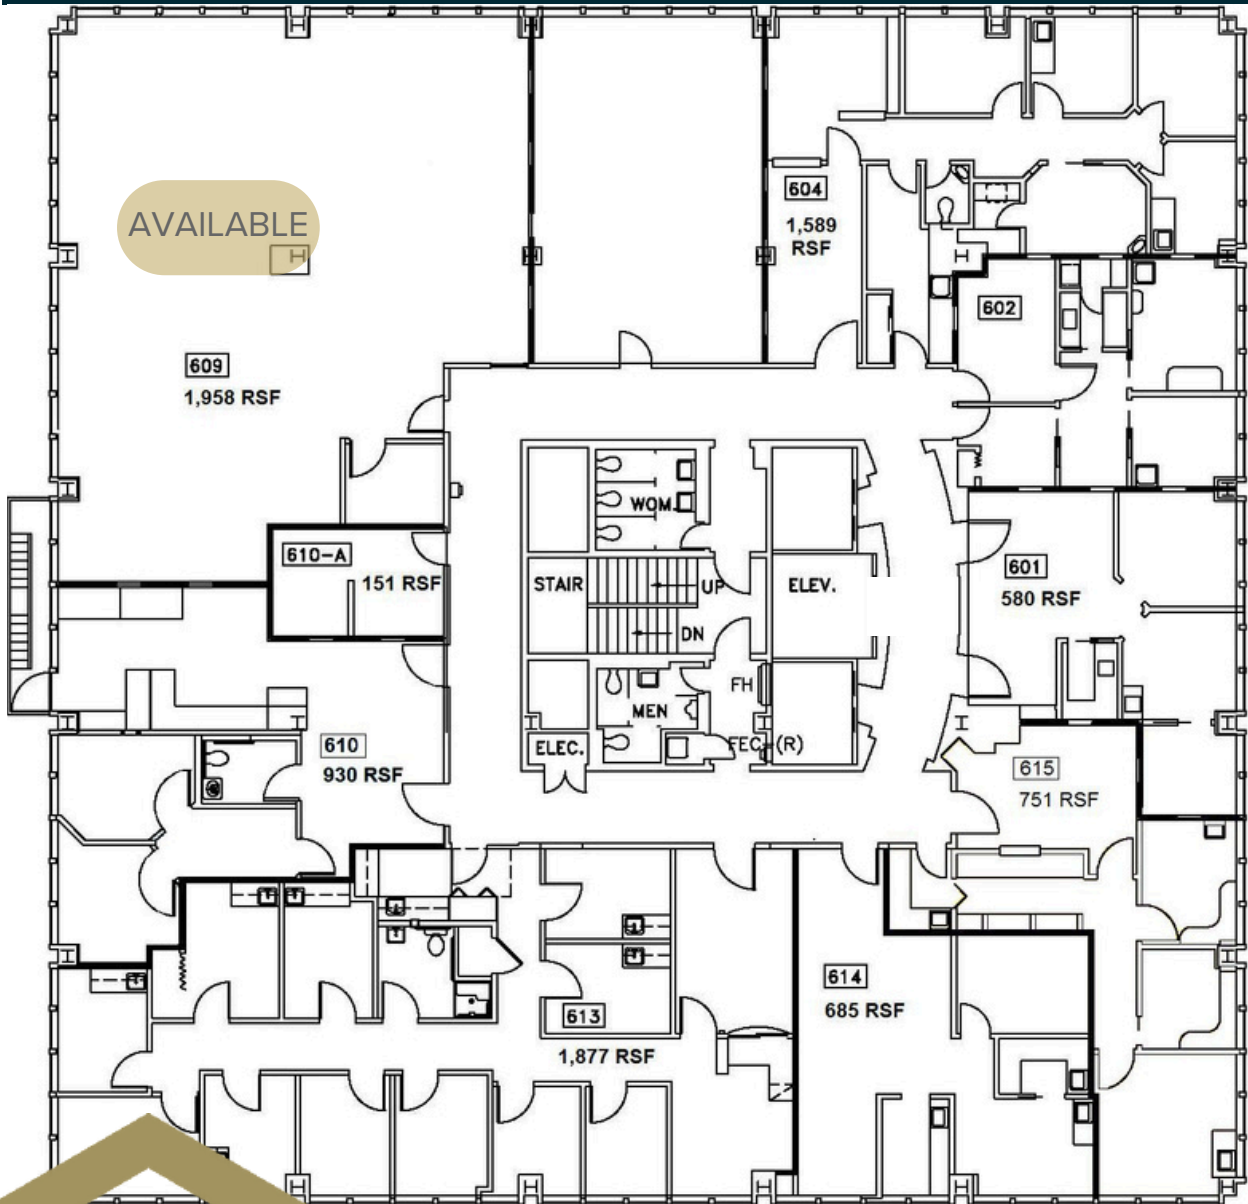

511 BUILDING

511 SW 10TH AVENUE | PORTLAND, OR

SUITE 0609: 1,958 RSF

FOR LEASING INFORMATION:

CARTER BEYL

Licensed in Oregon

503.522.2280

Carter@menasheproperties.com