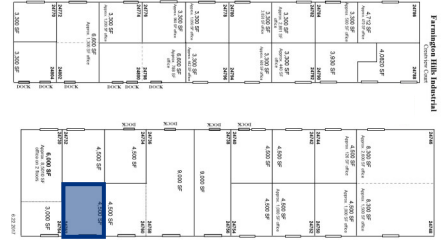

Leased & Managed By:

FARMINGTON HILLS INDUSTRIAL CENTER
24762 Crestview Court, Farmington Hills, MI 48335

Location Map

4,500 SF AVAILABLE
1,150 SF Office | 3,350 SF Warehouse

www.ari-el.com

29355 Northwestern Hwy., Suite 301, Southfield, MI 48034