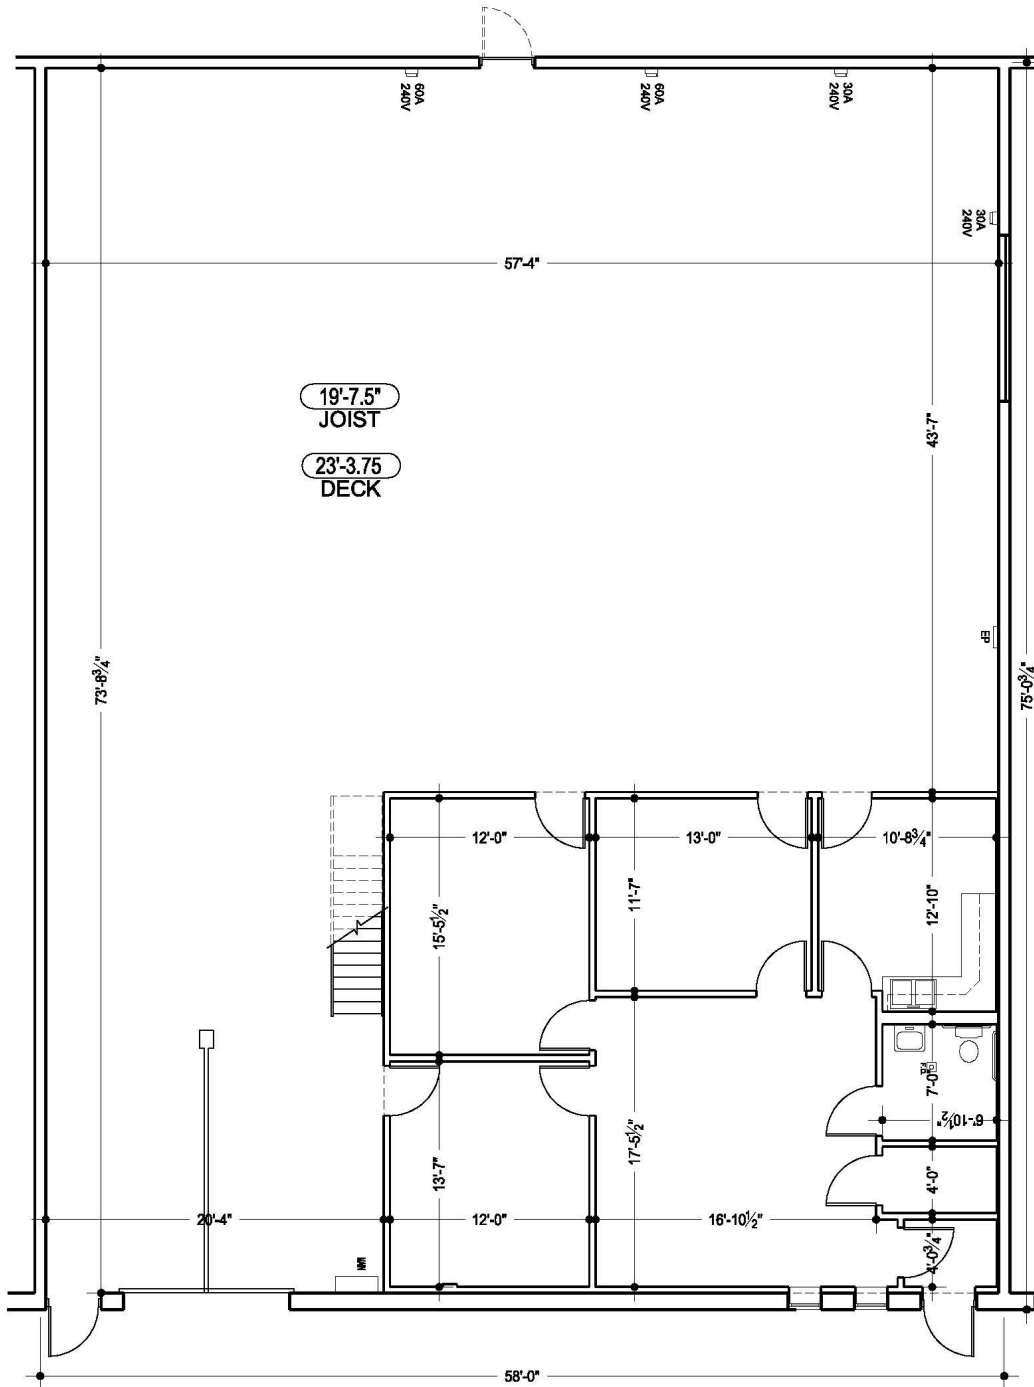

Leased & Managed By:

FARMINGTON HILLS INDUSTRIAL CENTER
24762 Crestview Court, Farmington Hills, MI 48335

Location Map

4,500 SF AVAILABLE
1,150 SF Office | 3,350 SF Warehouse

www.ari-el.com

29355 Northwestern Hwy., Suite 301, Southfield, MI 48034