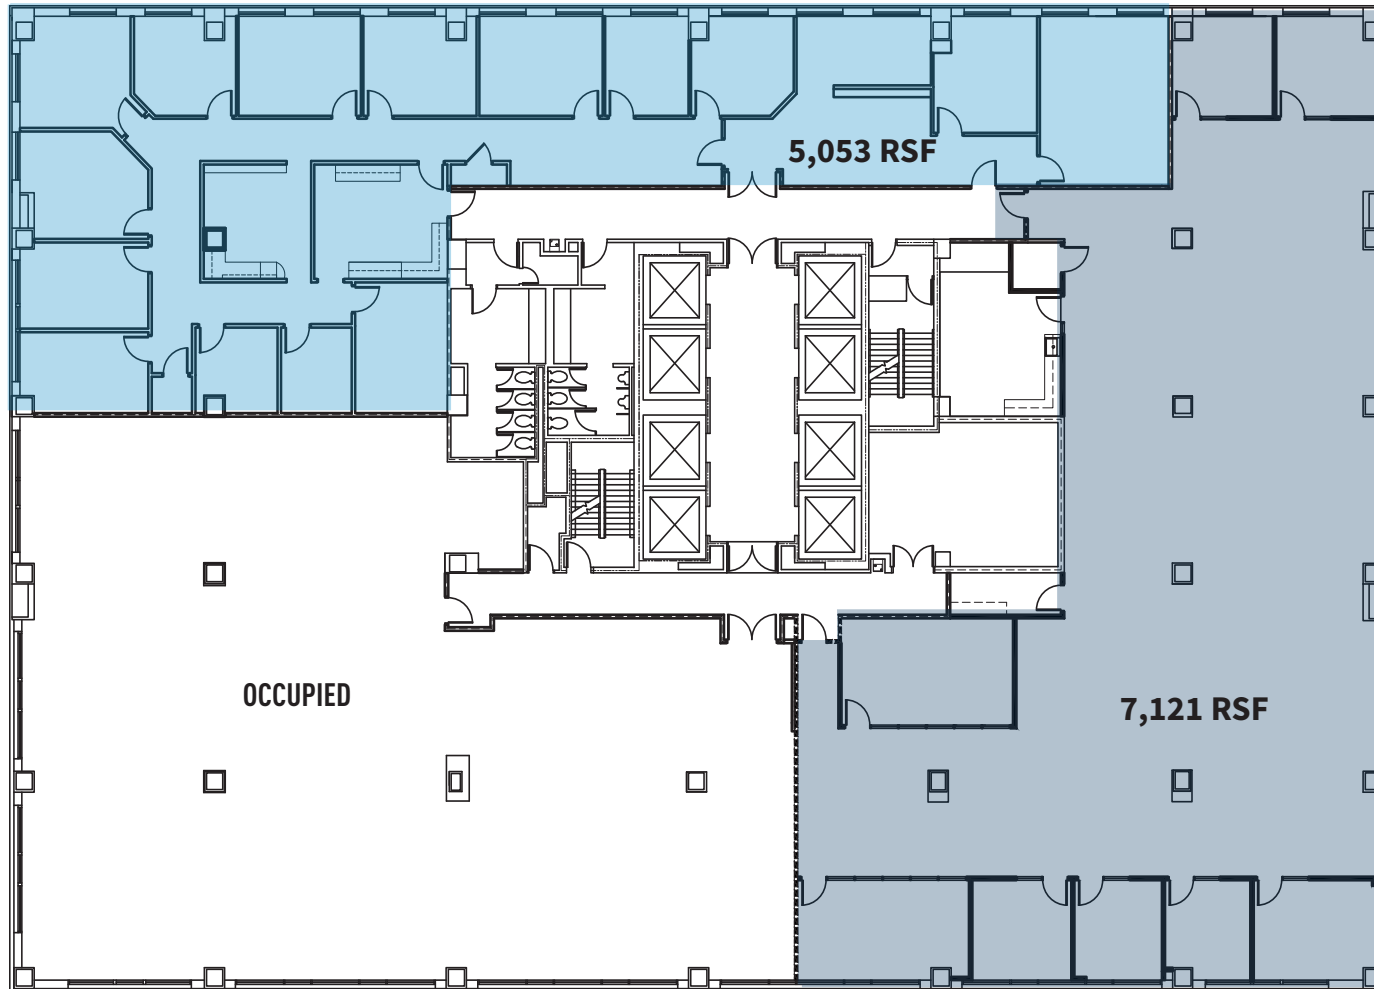

ONE CITY PLAZA

421 Fayetteville Street | Raleigh

Suite 1601 | 5,053 RSF

Disclaimer: The above floor plans are not to scale. The available space shown is a representative layout.

JOHN HOGAN | 919-875-6617
JOHN.HOGAN@HIGHWOODS.COM

GINNY HAGER | 919-875-6664
GINNY.HAGER@HIGHWOODS.COM

ONE CITY PLAZA

421 Fayetteville Street | Raleigh

Suite 1600 & 1601 | 5,053 - 12,174 RSF

Disclaimer: The above floor plans are not to scale. The available space shown is a representative layout.