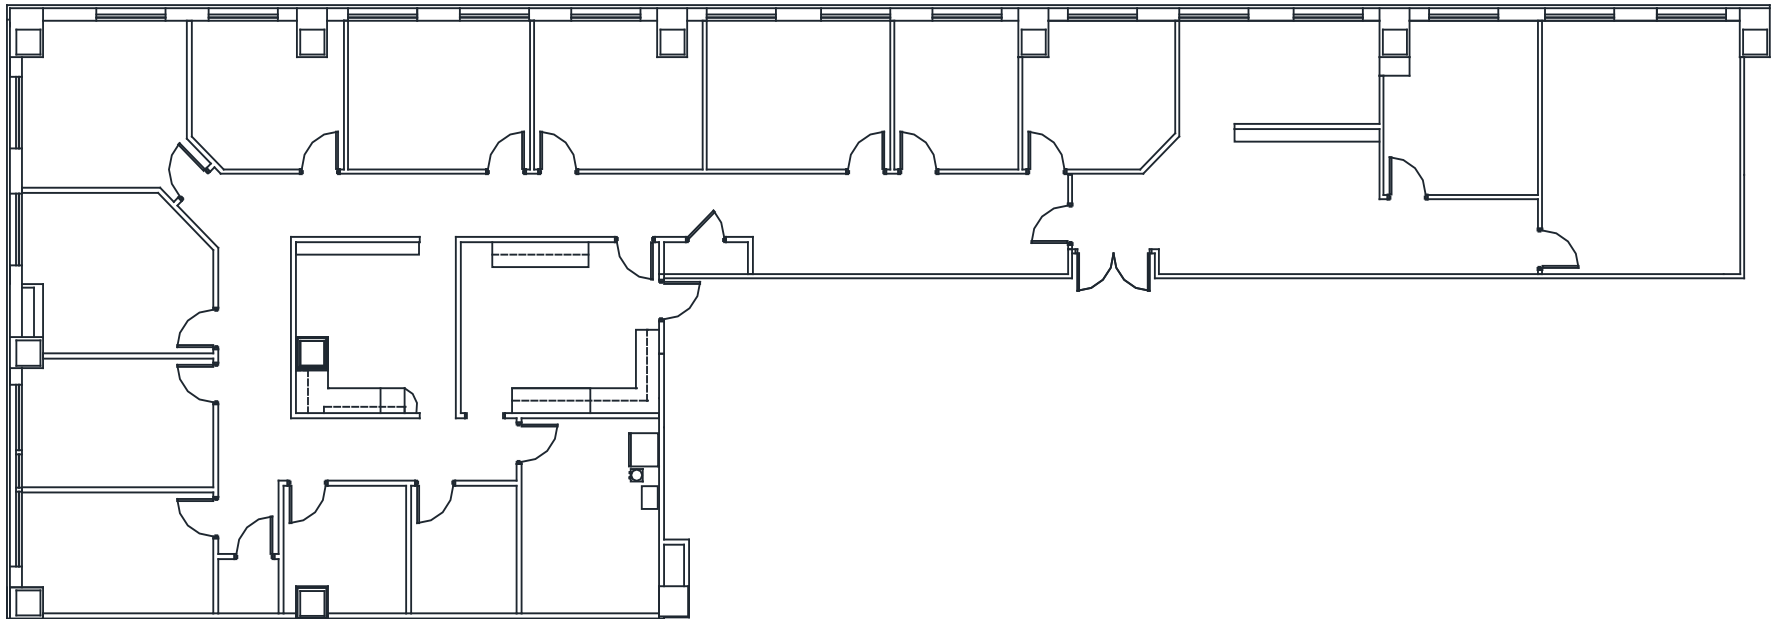

ONE CITY PLAZA

421 Fayetteville Street | Raleigh

Suite 1601 | 5,053 RSF

Disclaimer: The above floor plans are not to scale. The available space shown is a representative layout.

JOHN HOGAN | 919-875-6617
JOHN.HOGAN@HIGHWOODS.COM