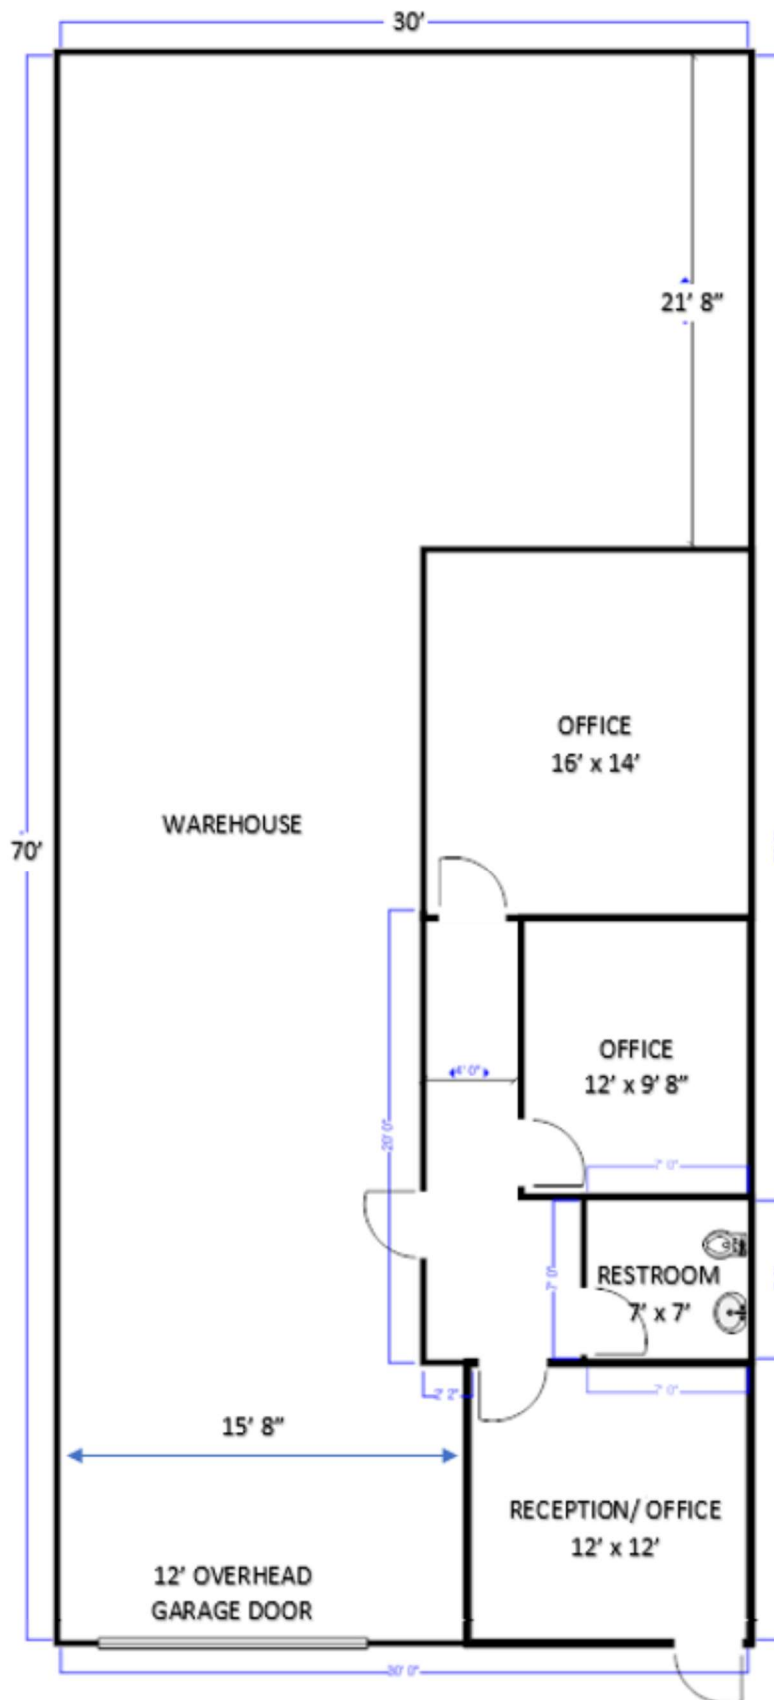

# RHODES ROAD BUSINESS PARK

21621 Rhodes Rd., Ste. E, Spring, Texas 77388

*\*All measurements are approximate*