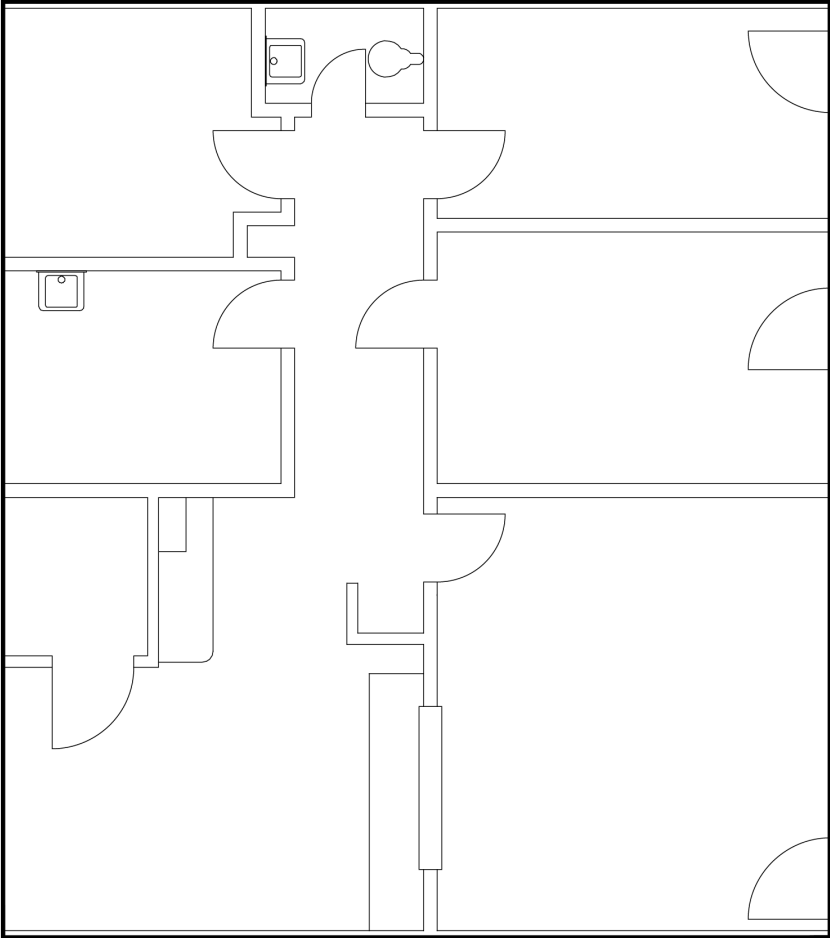

Suite 426 | 1,317 RSF

Kyle Church
205 919 1528
kyle@lightpointcre.com