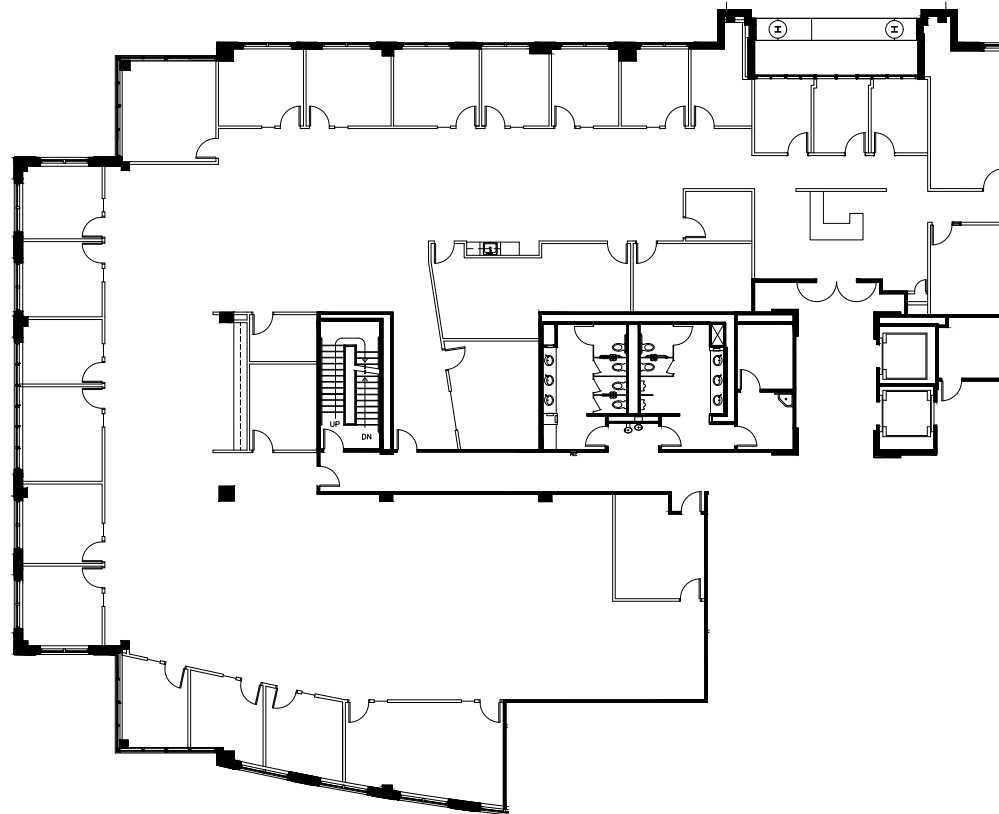

SUITE 250 | 13,190 RSF

FOR MORE INFO, CONTACT

JENNIFER KURZ | 704.295.0412 | JTK@TRINITY-PARTNERS.COM

TIM ARNOLD | 704.295.0404 | TARNOLD@TRINITY-PARTNERS.COM