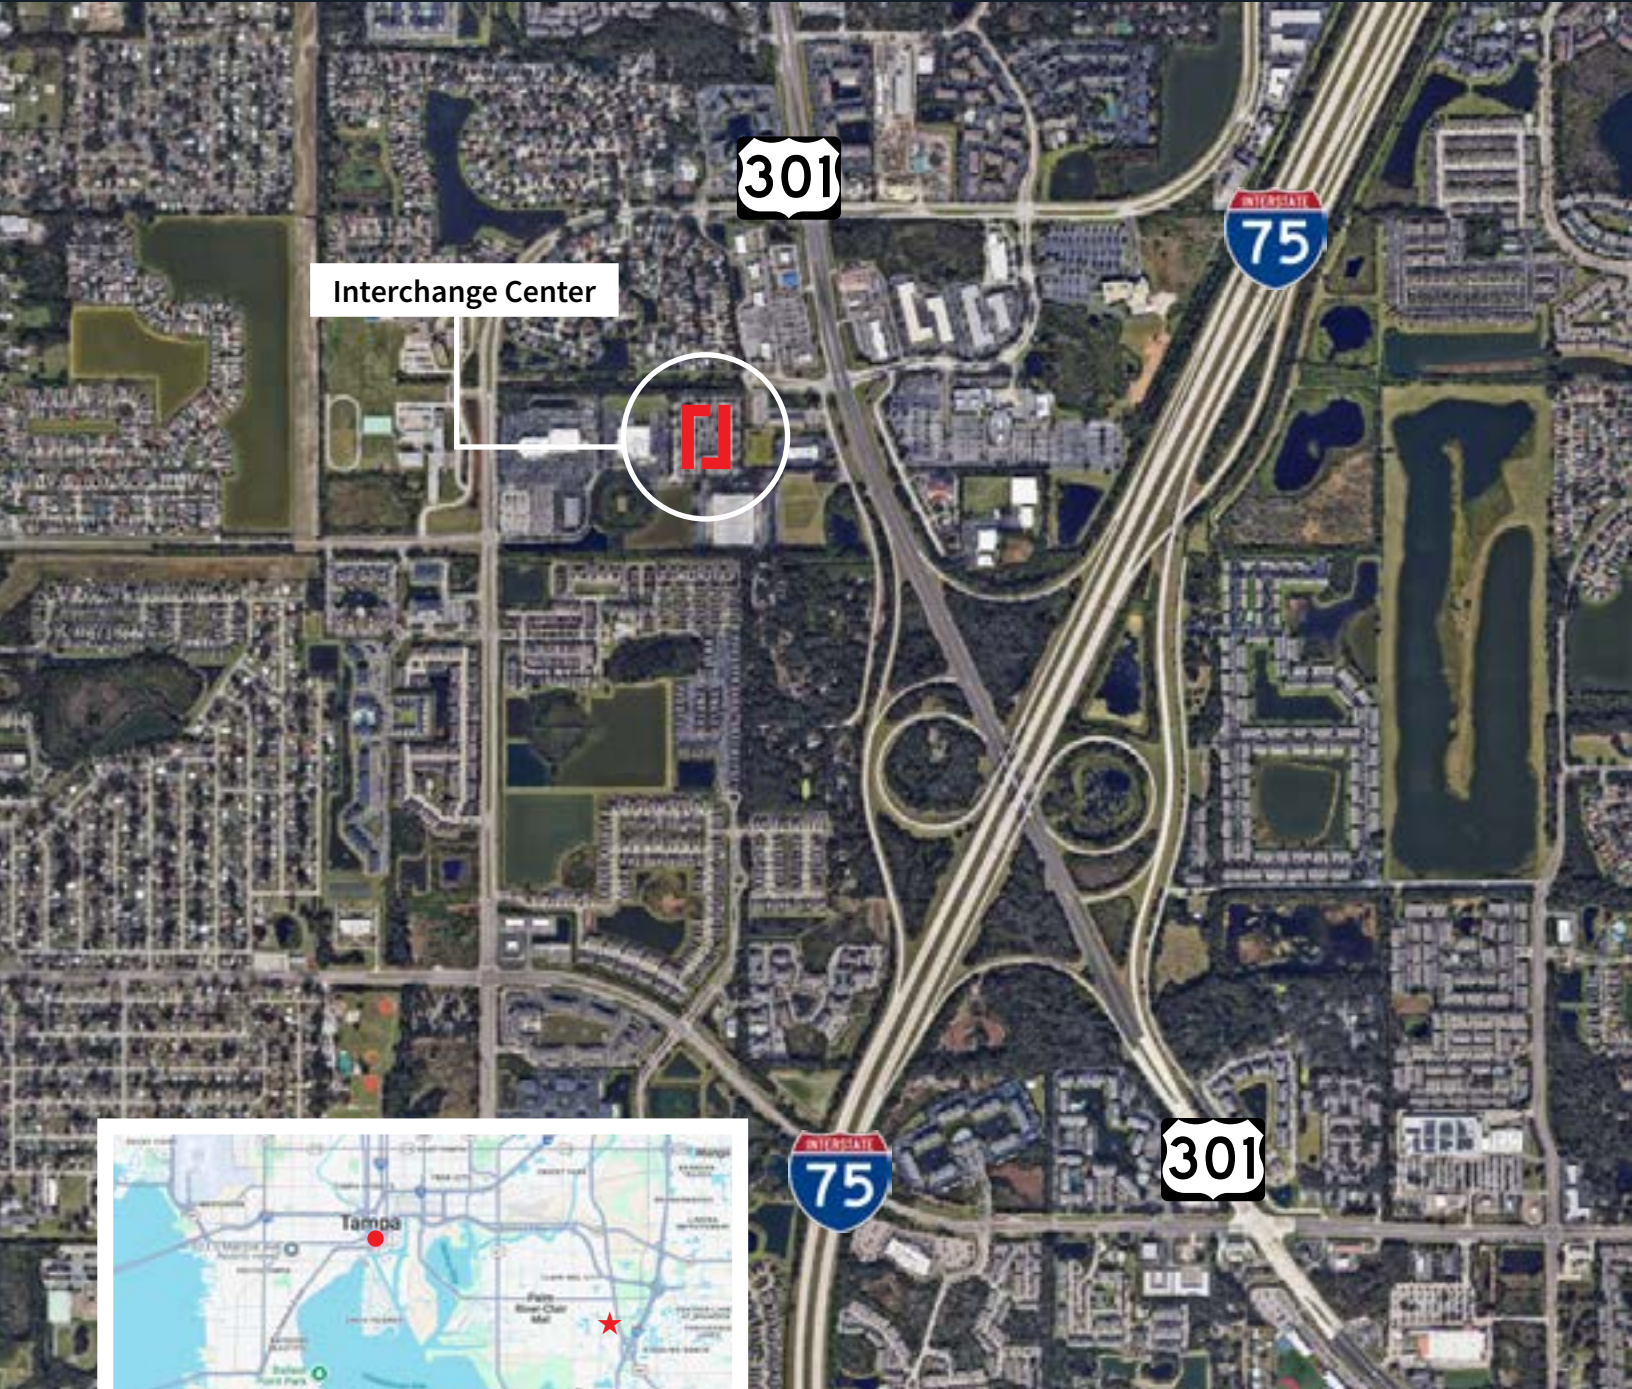

Location

Lee Winter
+1 813 786 4350
lee.winter@jll.com

David Green
+1 813 404 2625
david.green@jll.com