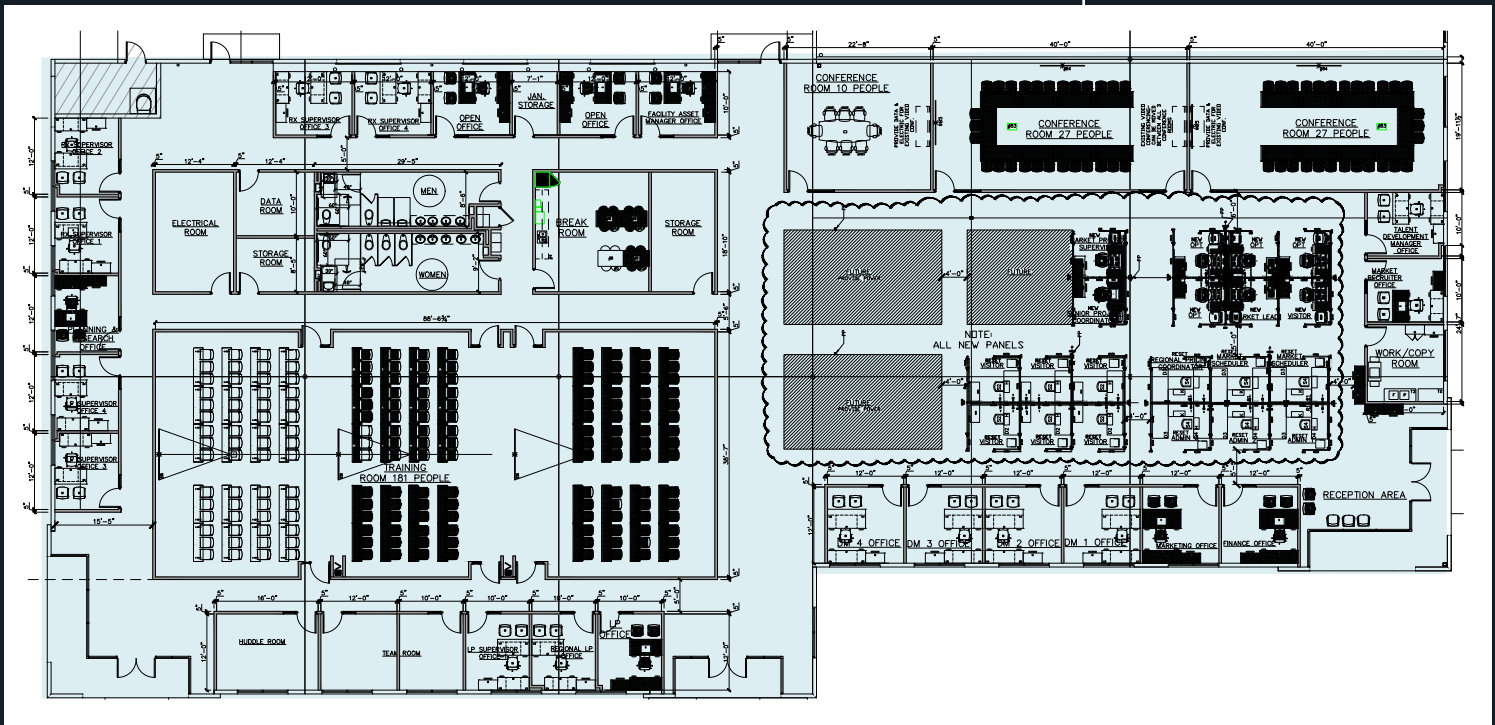

West Building

- Suite 9326: 20,000 SF