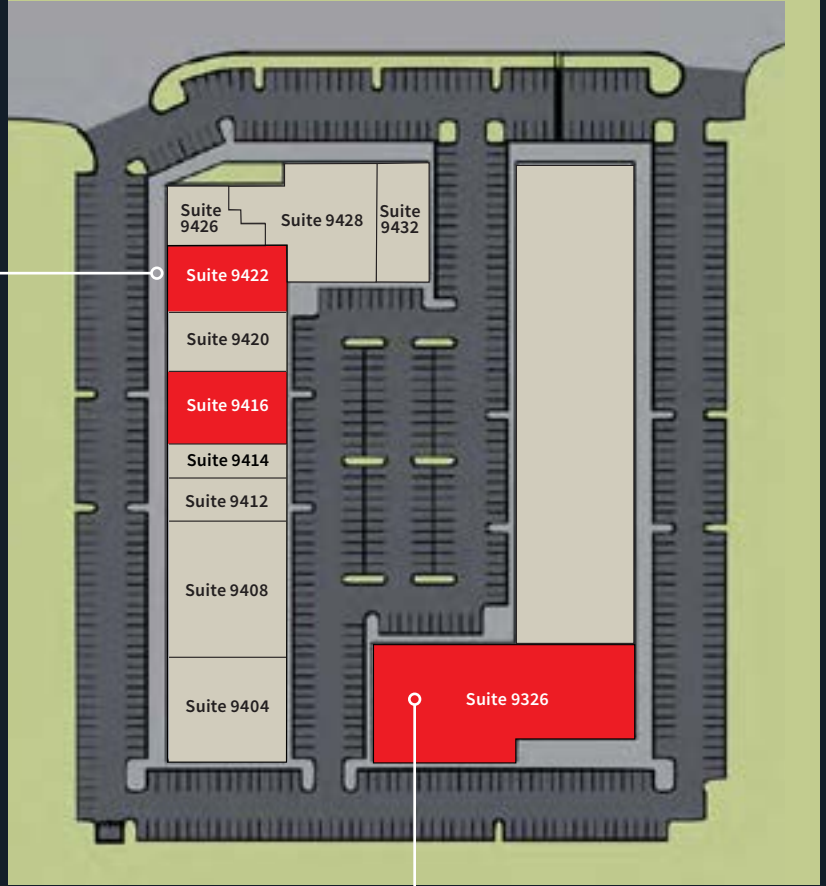

Lee Winter
+1 813 786 4350
lee.winter@jll.com

David Green
+1 813 404 2625
david.green@jll.com

Property overview

East Building

- Suite 9422: 6,398 SF
- Suite 9416: 5,700 SF

Floor plan for suite 9416 not available