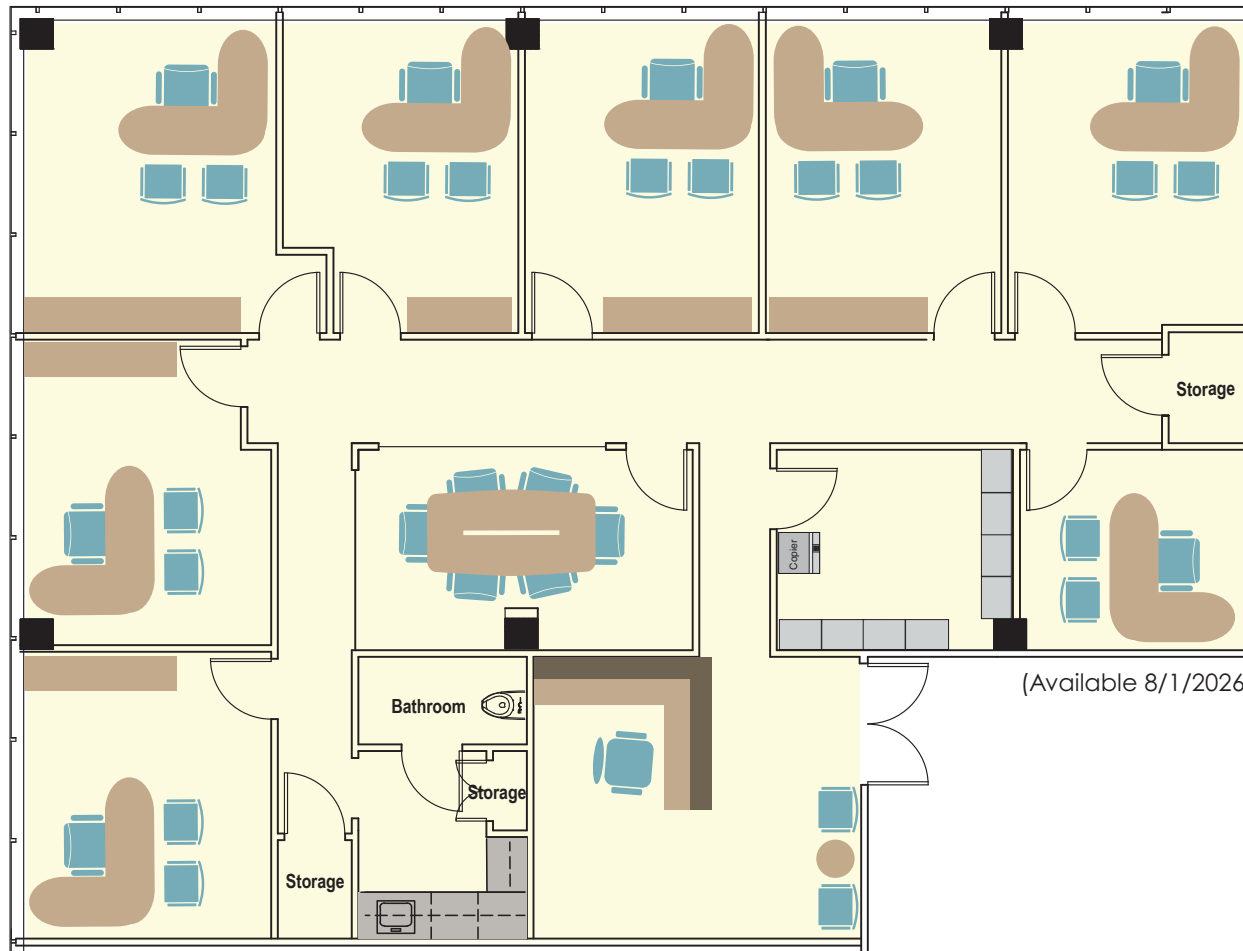

KORE 9250

9250 E Costilla Ave, Greenwood Village, CO 80112

SUITE 600 - 3,267 SF

For leasing information please contact:

Michelle Gertzman | 720.743.6399 mgertzman@premisescommercial.com

Matt Smith | 303.996.8460