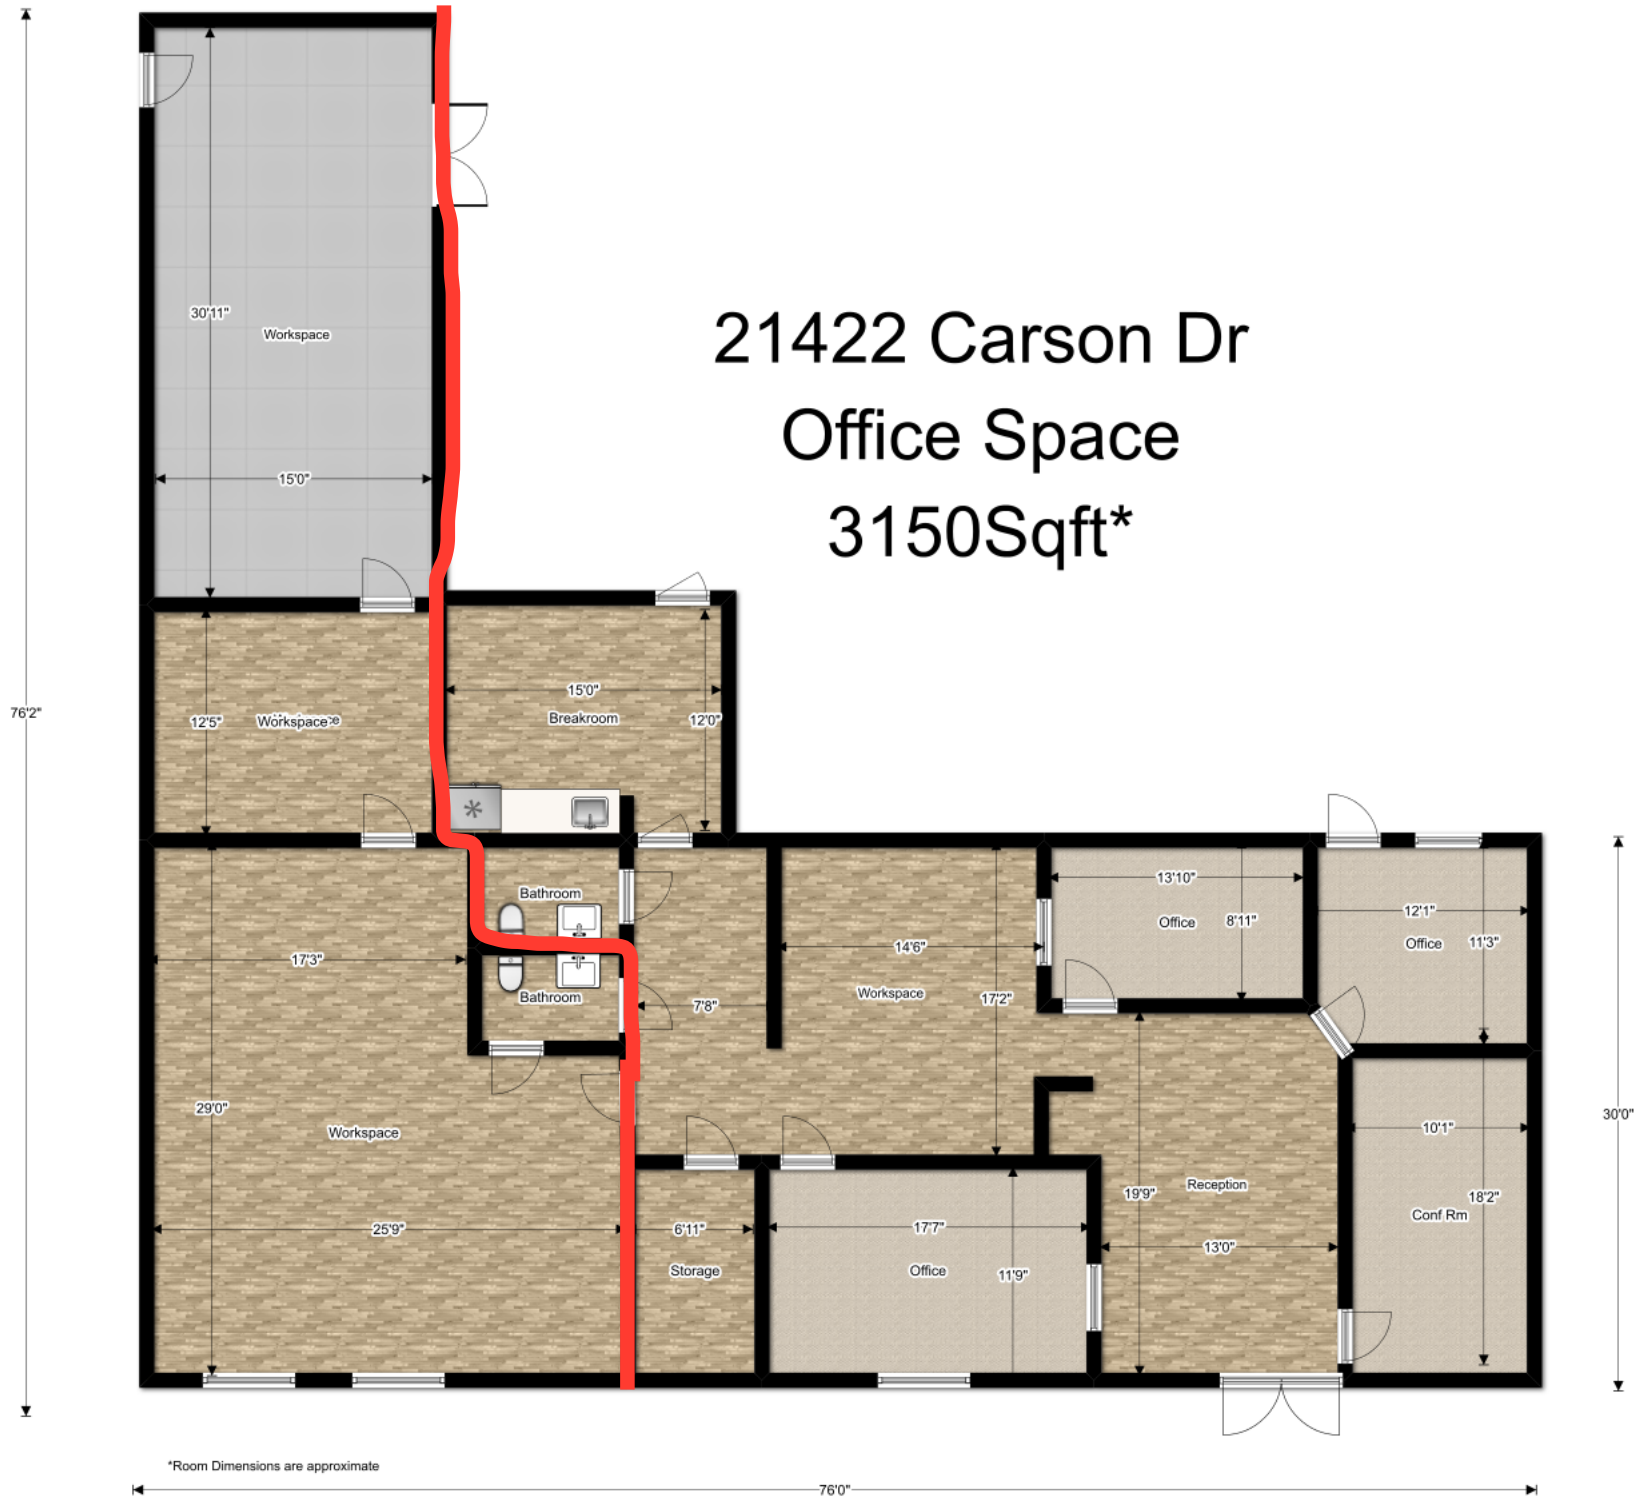

21422 Carson Dr Office Space 3150Sqft*

*Room Dimensions are approximate