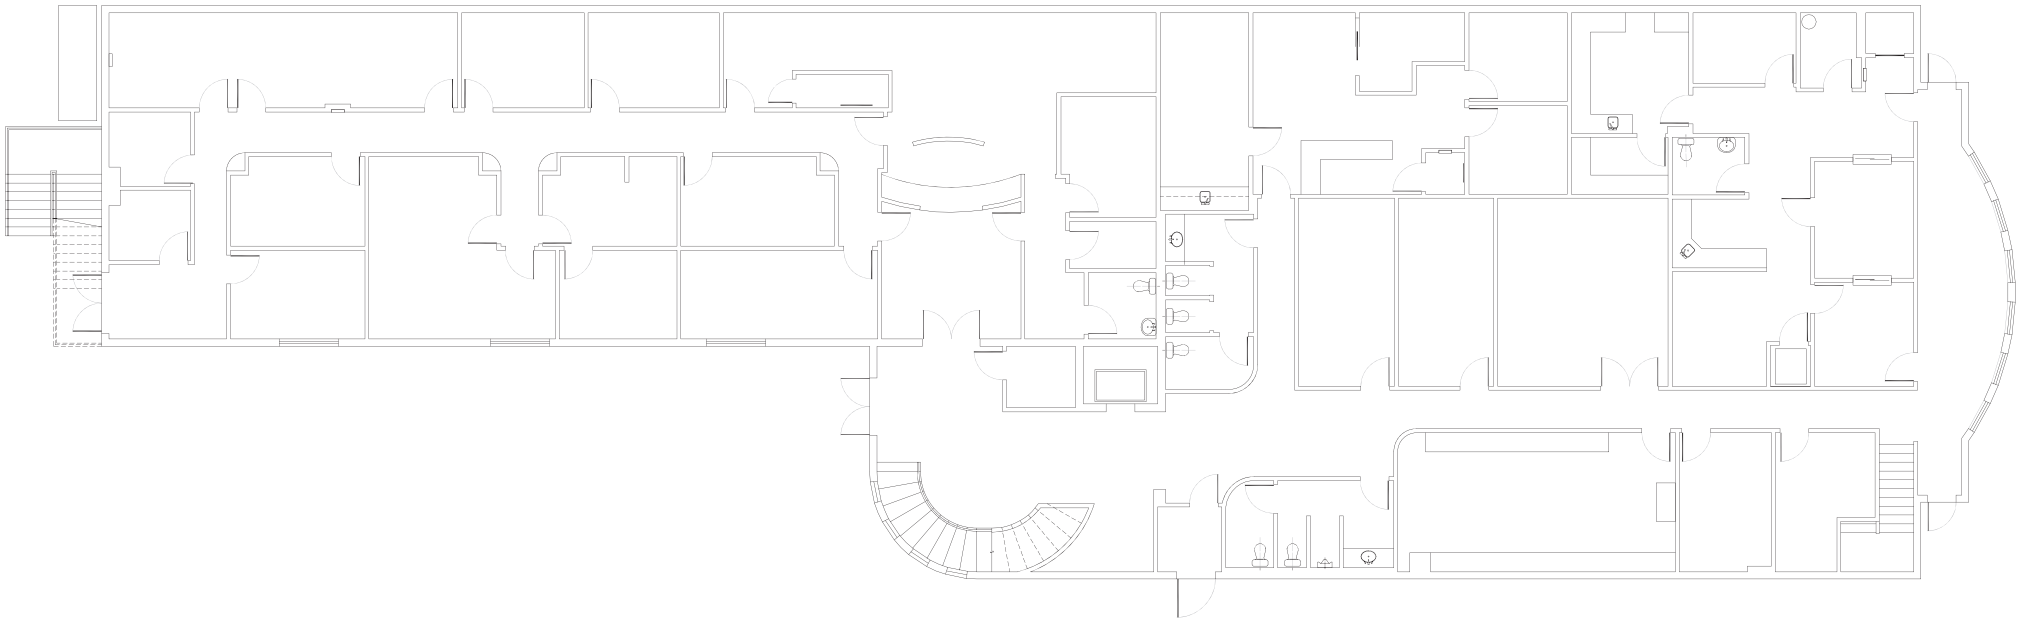

CURRENT AVAILABILITIES - 3059 MARYLAND PARKWAY

MARYLAND PARKWAY OFFICE BUILDING

3059 MARYLAND PKWY | LAS VEGAS, NEVADA

First Floor
Total Square Footage
+/-9,676 rsf

The information contained herein has been obtained from sources deemed reliable but has not been verified and no guarantee, warranty or representation, either express or implied, is made with respect to such information. Terms of sale or lease and availability are subject to change or withdrawal without notice.