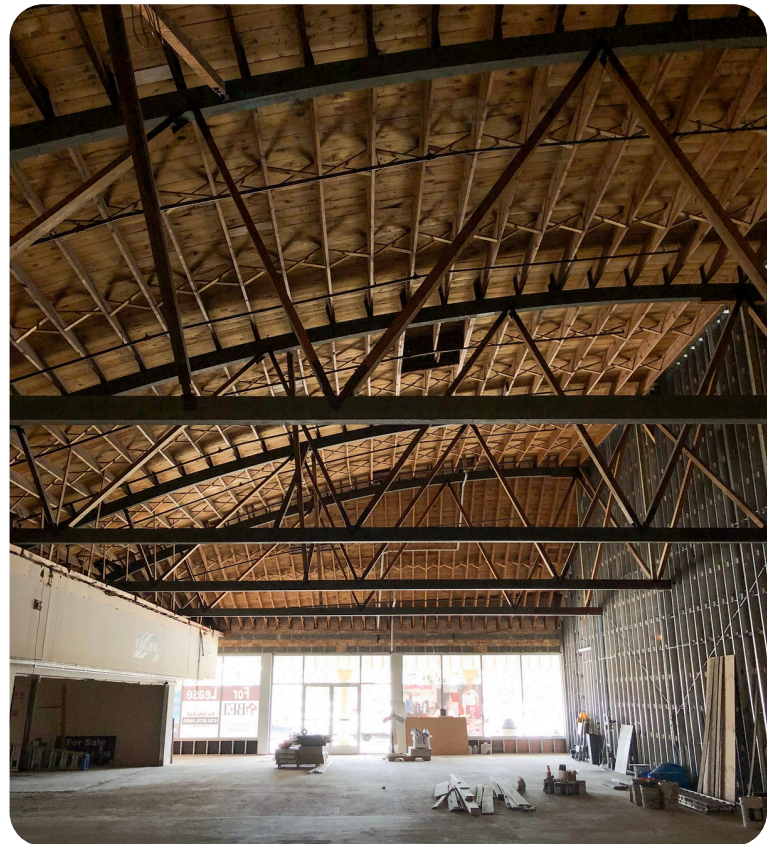

FOR LEASE

WILSON STREET RETAIL SPACE
142 W WILSON STREET
BATAVIA, IL 60510

Restaurant Space Available!

RATE: \$15/SF/YR NNN

7,226 SQUARE FEET

\$6.08/SF/YR CAM

Building Highlights

- ▶ 7,650 SF Multi-Use Space
- ▶ Ample Parking
- ▶ Barrel Roof
- ▶ Private Washrooms
- ▶ Easy Access to Rte 31 and Rte 25
- ▶ Prime Location in Downtown Batavia

FOR LEASE

WILSON STREET RETAIL SPACE
142 W WILSON STREET
BATAVIA, IL 60510

PROPERTY AND LOCATION

Former Walgreens space with 7,226 square feet in the Batavia Plaza!

The Batavia Plaza is a busy retail center in the heart of downtown Batavia. Located on Wilson Street just west of the Wilson Street bridge, the Plaza is the focal point of the downtown retail scene. With 100,000 SF of office space in the surrounding area, more than 25,000 cars passing daily, ample parking, national tenants, and award-winning design, the Plaza is the most successful retail center in downtown Batavia.

FOR LEASE

WILSON STREET RETAIL SPACE
142 W WILSON STREET
BATAVIA, IL 60510

PLAZA AREA MAP

Situated in the heart of downtown Batavia, nearby businesses include Prairie Path Cycles, Riverside Pizza & Pub, Daddio's Diner, Great Clips, East China Inn, Batavia Animal Clinic, Overflow Bar, Walgreens, Fifth Third Bank, BMO Harris Bank, McDonald's, Riverwest Family Fitness, and more than 100,000 square feet of office space.