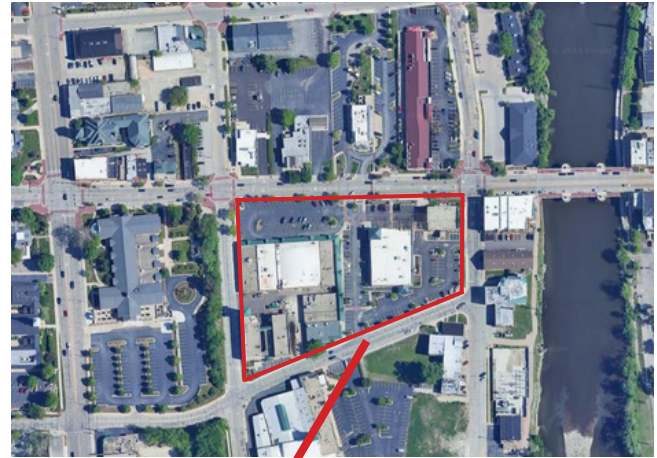

FOR LEASE

WILSON STREET RETAIL SPACE
142 W WILSON STREET
BATAVIA, IL 60510

Restaurant Space Available!

RATE: \$15/SF/YR NNN

7,226 SQUARE FEET

\$6.08/SF/YR CAM

Building Highlights

- ▶ 7,650 SF Multi-Use Space
- ▶ Ample Parking
- ▶ Barrel Roof
- ▶ Private Washrooms
- ▶ Easy Access to Rte 31 and Rte 25
- ▶ Prime Location in Downtown Batavia

FOR LEASE

WILSON STREET RETAIL SPACE
142 W WILSON STREET
BATAVIA, IL 60510

PROPERTY AND LOCATION

Former Walgreens space with 7,226 square feet in the Batavia Plaza!

The Batavia Plaza is a busy retail center in the heart of downtown Batavia. Located on Wilson Street just west of the Wilson Street bridge, the Plaza is the focal point of the downtown retail scene. With 100,000 SF of office space in the surrounding area, more than 25,000 cars passing daily, ample parking, national tenants, and award-winning design, the Plaza is the most successful retail center in downtown Batavia.

Part of the Tri-Cities (Batavia, Geneva, St. Charles), the population within a 5 mile radius is over 120,000 and the average income is \$110,000.

**Join Walgreens, Riverside
Pizza, Great Clips, East China
Inn and Prairie Path Cycles at
this busy shopping center in
the heart of downtown Batavia!**

FOR LEASE

WILSON STREET RETAIL SPACE
142 W WILSON STREET
BATAVIA, IL 60510

PLAZA AREA MAP

Situated in the heart of downtown Batavia, nearby businesses include Prairie Path Cycles, Riverside Pizza & Pub, Daddio's Diner, Great Clips, East China Inn, Batavia Animal Clinic, Overflow Bar, Walgreens, Fifth Third Bank, BMO Harris Bank, McDonald's, Riverwest Family Fitness, and more than 100,000 square feet of office space.