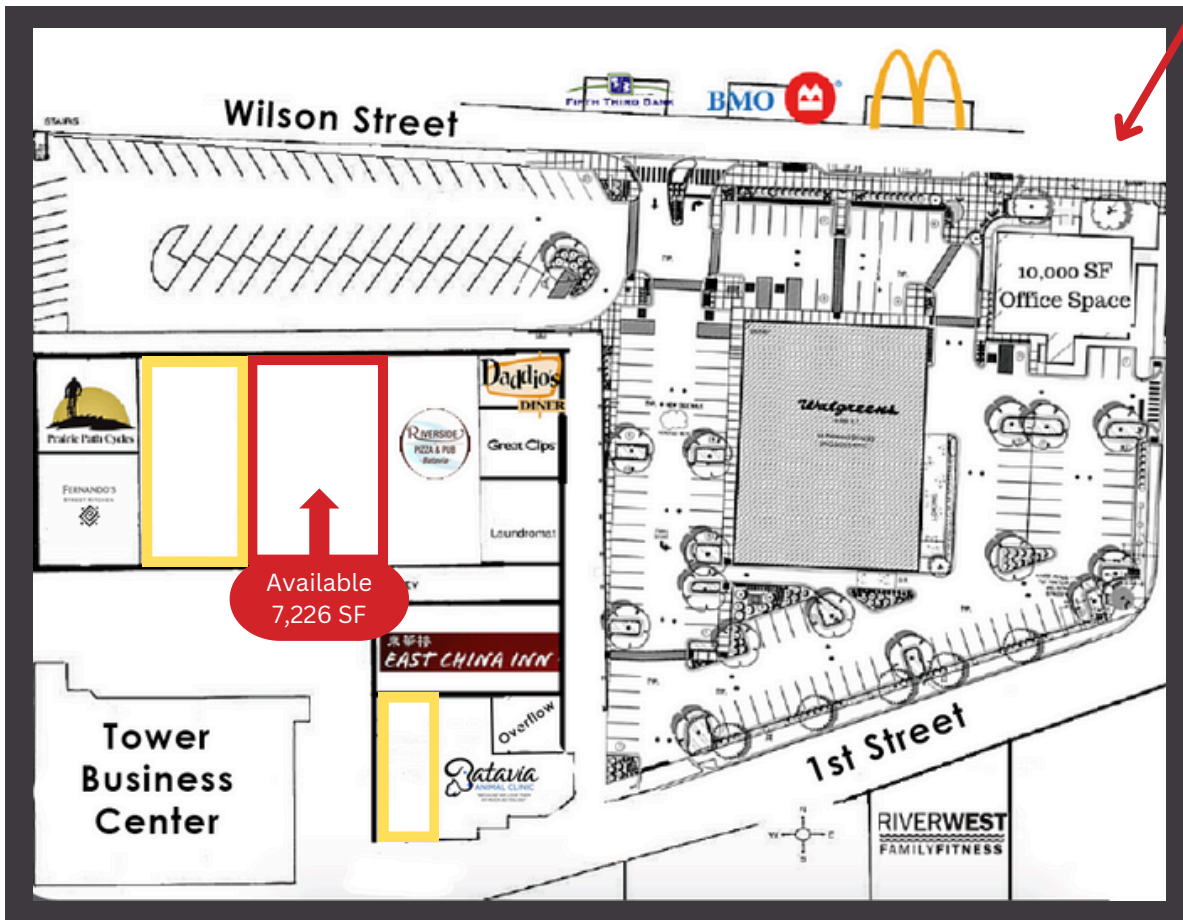

FOR LEASE

WILSON STREET RETAIL SPACE
142 W WILSON STREET
BATAVIA, IL 60510

Restaurant Space Available!

RATE: \$15/SF/YR NNN

7,226 SQUARE FEET

\$6.08/SF/YR CAM

Building Highlights

- ▶ 7,650 SF Multi-Use Space
- ▶ Ample Parking
- ▶ Barrel Roof
- ▶ Private Washrooms
- ▶ Easy Access to Rte 31 and Rte 25
- ▶ Prime Location in Downtown Batavia

FOR LEASE

WILSON STREET RETAIL SPACE
142 W WILSON STREET
BATAVIA, IL 60510

PROPERTY AND LOCATION

Former Walgreens space with 7,226 square feet in the Batavia Plaza!

The Batavia Plaza is a busy retail center in the heart of downtown Batavia. Located on Wilson Street just west of the Wilson Street bridge, the Plaza is the focal point of the downtown retail scene. With 100,000 SF of office space in the surrounding area, more than 25,000 cars passing daily, ample parking, national tenants, and award-winning design, the Plaza is the most successful retail center in downtown Batavia.

FOR LEASE

WILSON STREET RETAIL SPACE
142 W WILSON STREET
BATAVIA, IL 60510

PLAZA AREA MAP

Situated in the heart of downtown Batavia, nearby businesses include Prairie Path Cycles, Riverside Pizza & Pub, Daddio's Diner, Great Clips, East China Inn, Batavia Animal Clinic, Overflow Bar, Walgreens, Fifth Third Bank, BMO Harris Bank, McDonald's, Riverwest Family Fitness, and more than 100,000 square feet of office space.