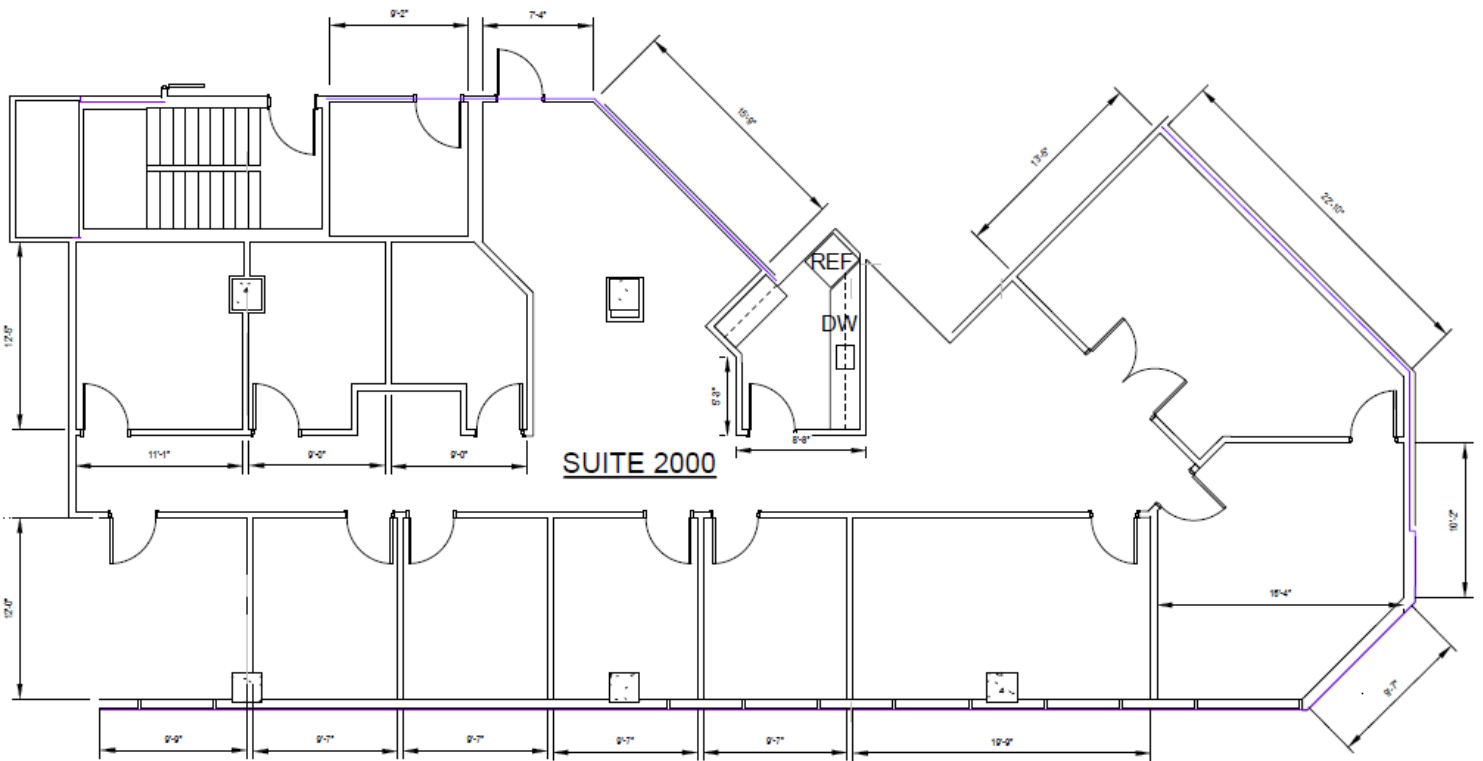

# COMMERCIAL TOWER AT EXECUTIVE AIRPORT

2101 W Commercial Blvd, Fort Lauderdale, FL 33309

*Suite 2000 - 3,287 SF*