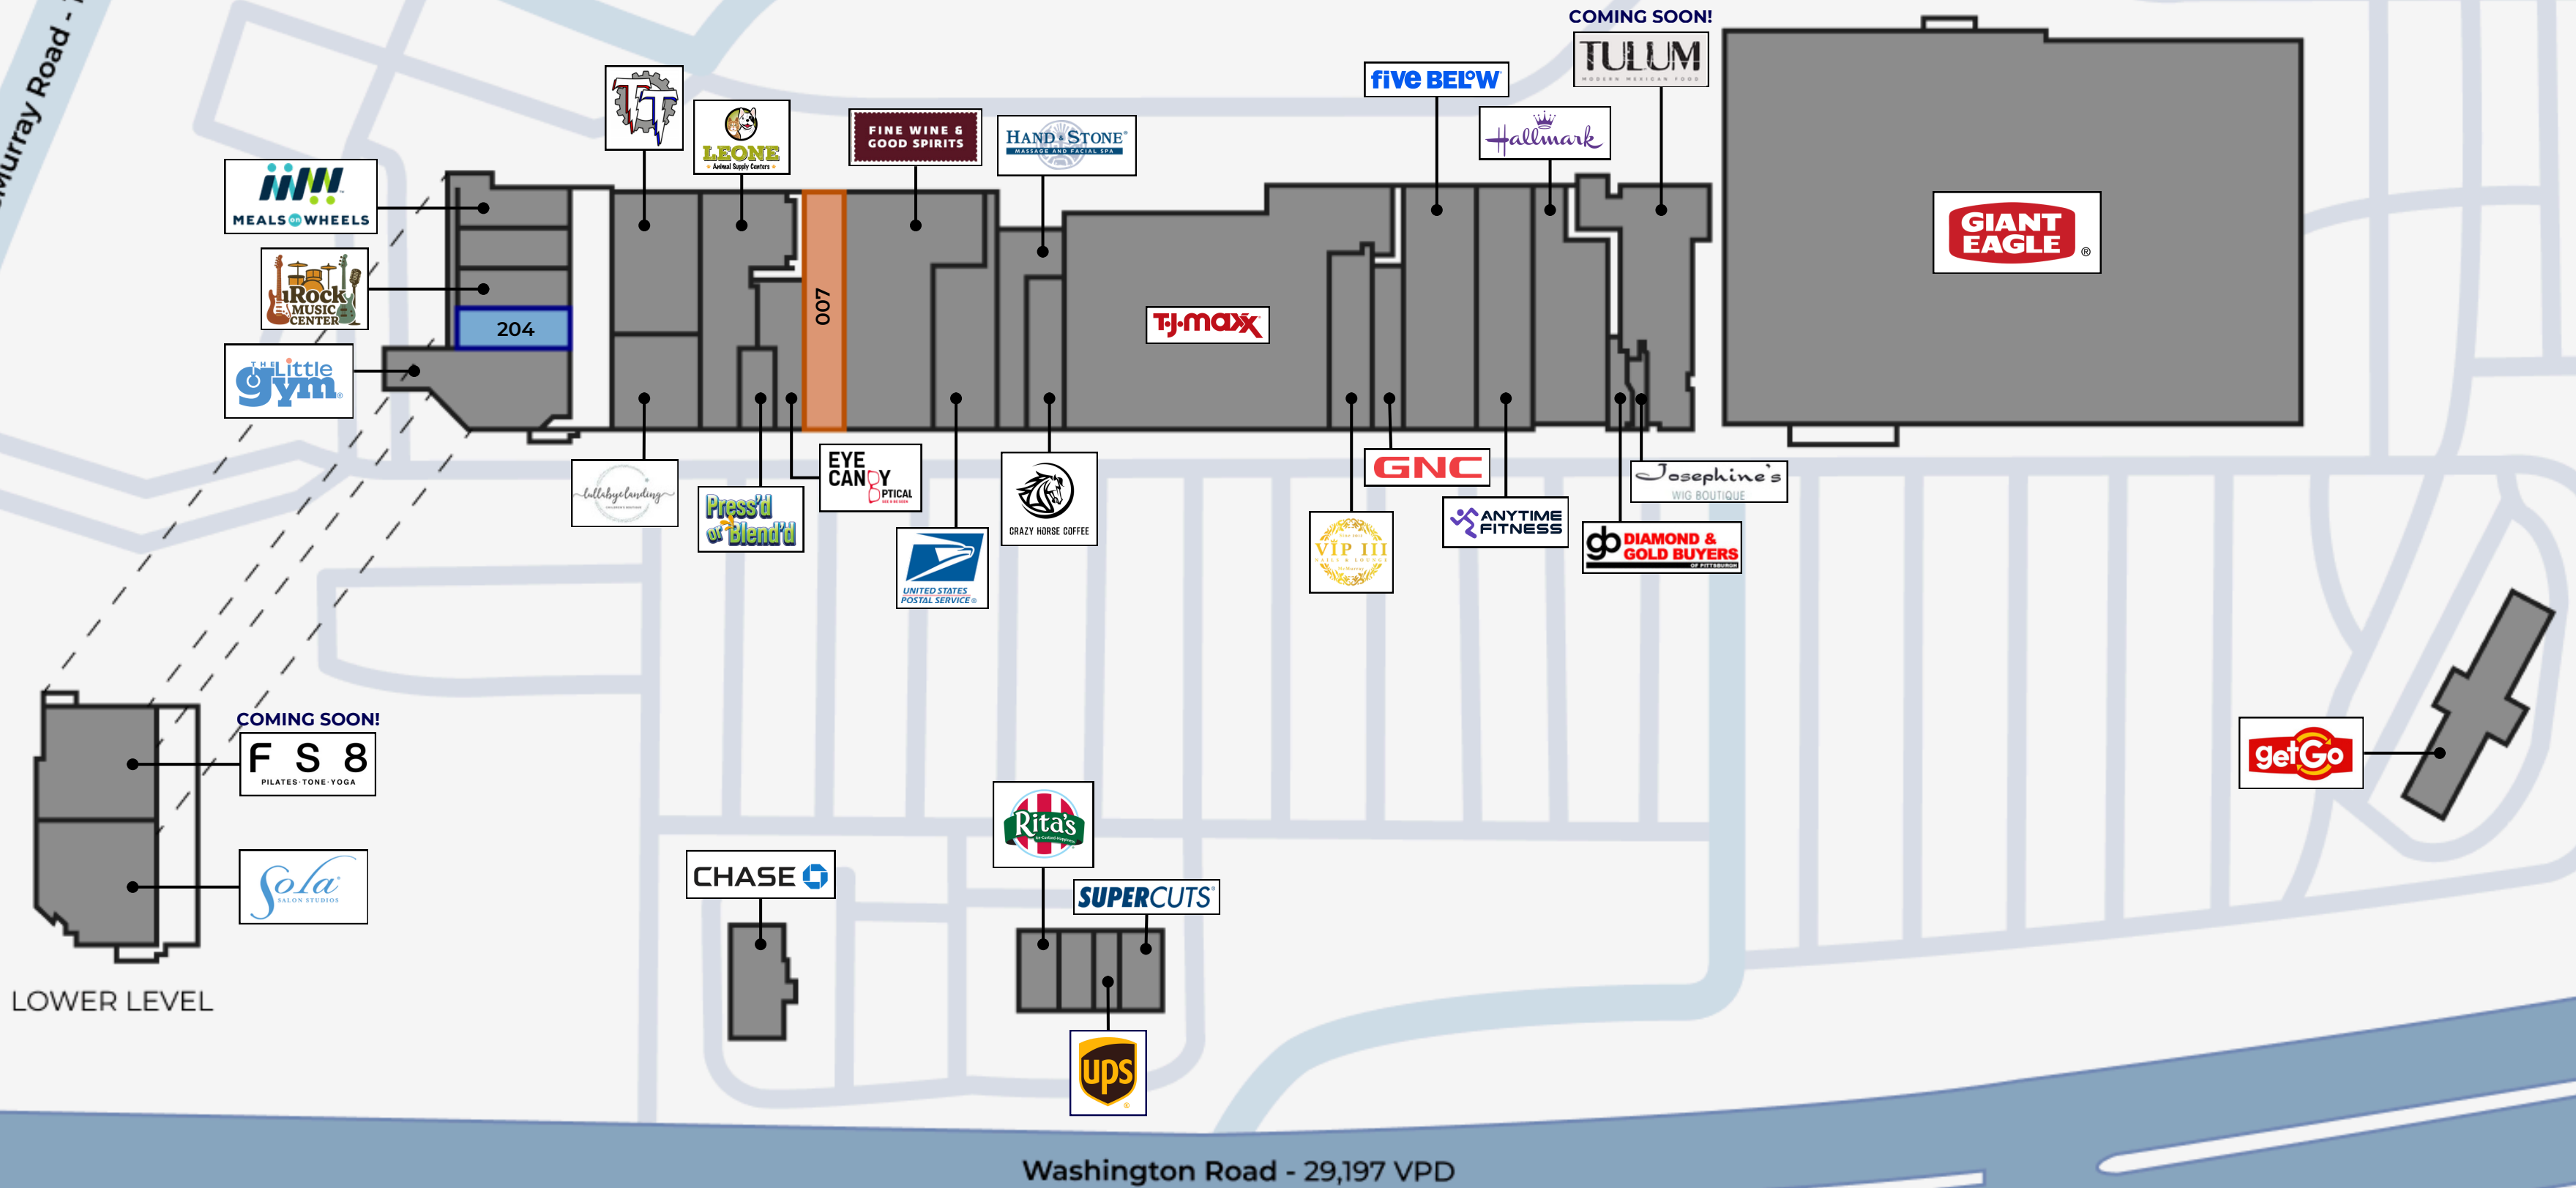

E McMurray Road - 10,938 VPD

Washington Road - 29,197 VPD

■ Available Now
■ Upcoming Vacancy

Unit	Size
007	3,608 SF
204	1,749 SF