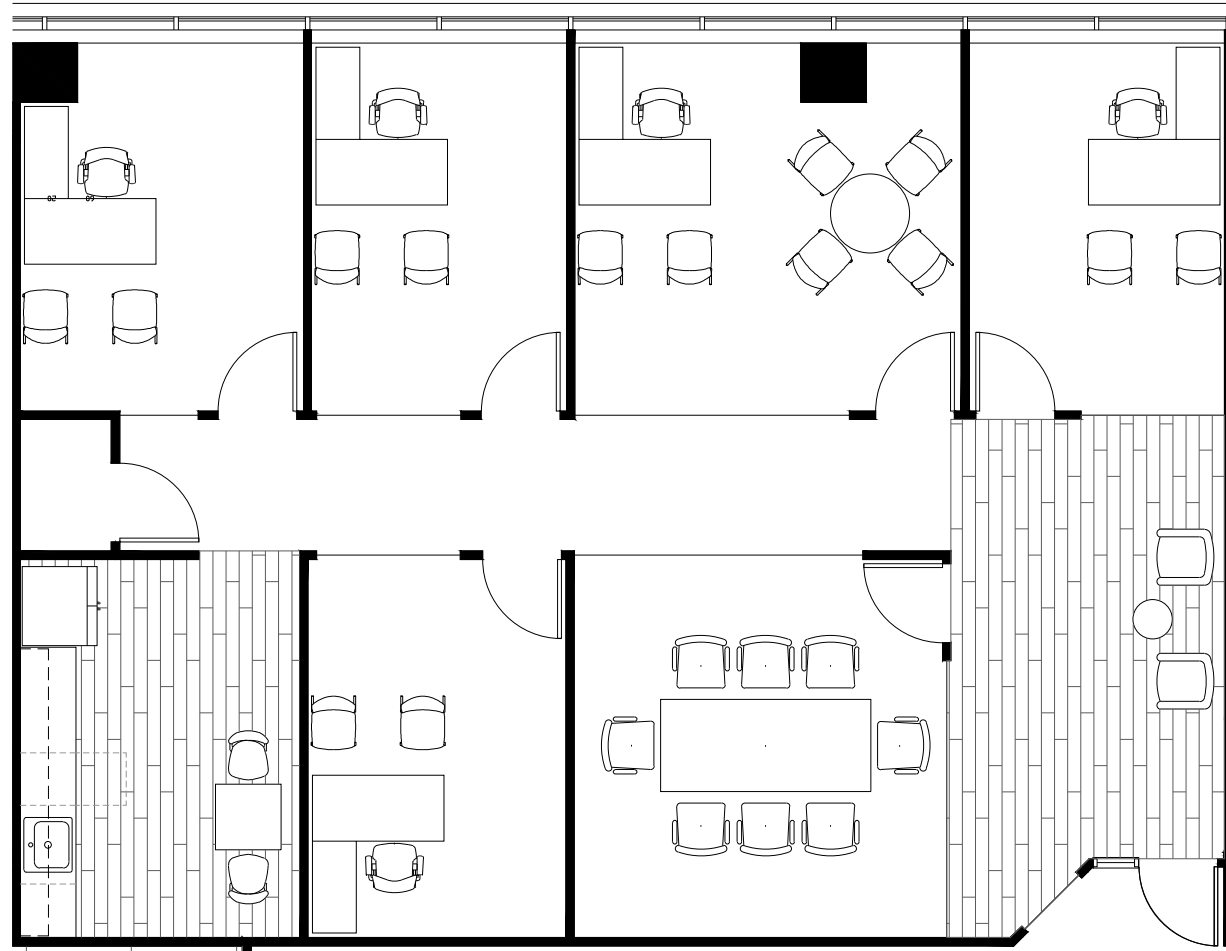

PLAZA TOWER

ONE

6400 Fiddlers Green Circle
Greenwood Village, CO 80111

Suite 1310
1,886 RSF

*Furniture is for illustrative purposes only

ROBERT WHITTELSEY
303 283 4581 | robert.whittelsey@colliers.com
ABBY PATTILLO
303 283 4579 | abby.pattillo@colliers.com

Granite
TPS .DESIGN