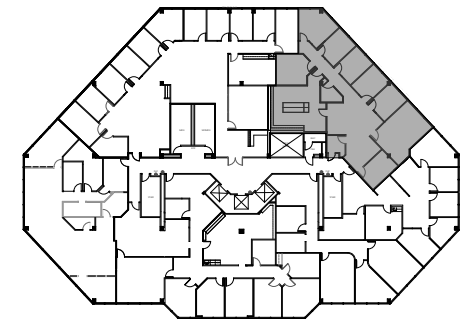

11111 KATY FREEWAY | HOUSTON, TEXAS 77079

Suite 515 - 3,116 SF

Robert LaCoure

Senior Director
+1 832 919 8425
robert.lacoure@cushwake.com

Jill Nesloney

Director
+1 832 699 3001
jill.nesloney@cushwake.com

Bryce Adams