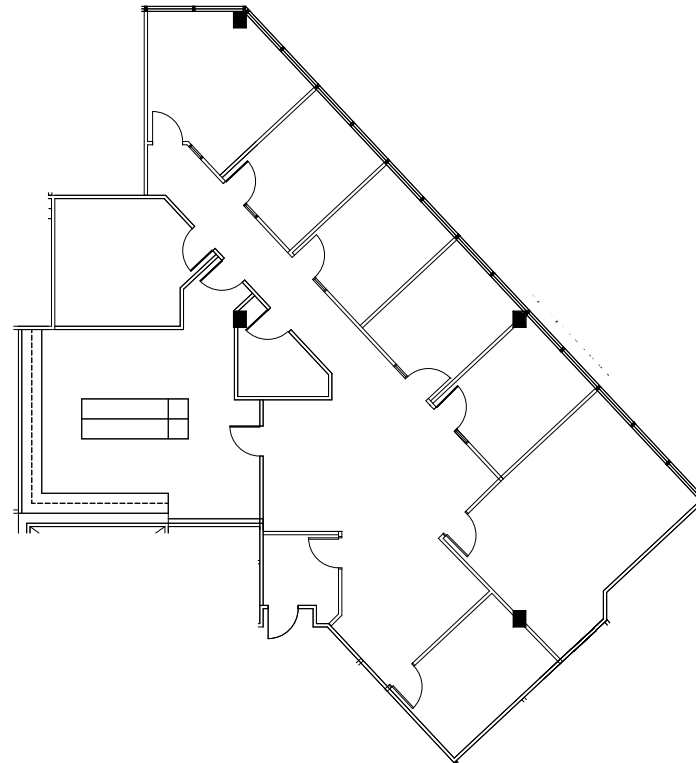

11111 KATY FREEWAY | HOUSTON, TEXAS 77079

Suite 515 - 3,116 SF

Robert LaCoure

Senior Director
+1 832 919 8425
robert.lacoure@cushwake.com

Jill Nesloney

Director
+1 832 699 3001
jill.nesloney@cushwake.com

Bryce Adams