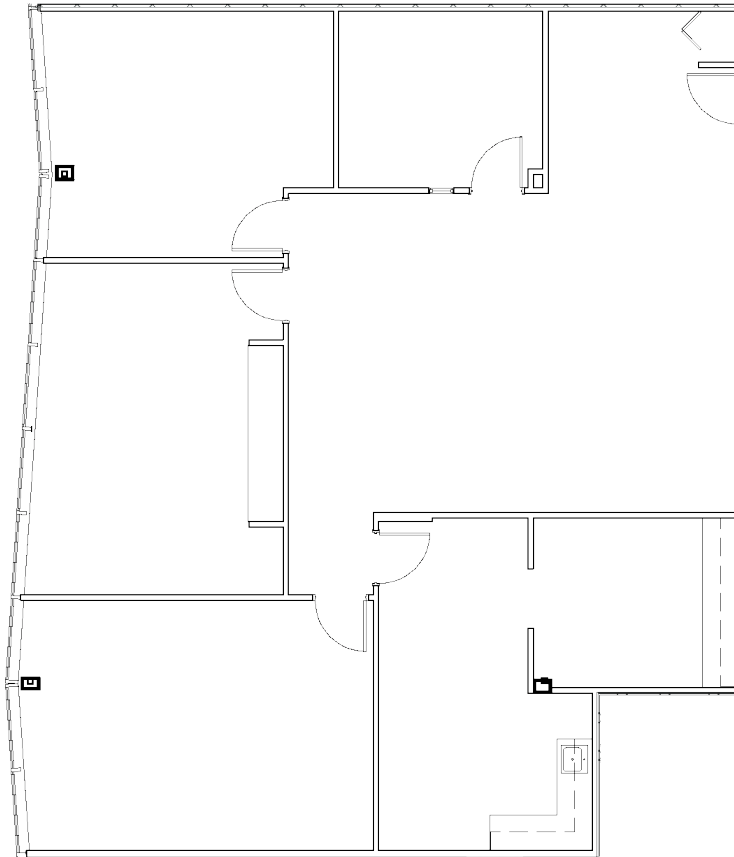

Building I

2333 Waukegan Road

BANNOCKBURN
LAKES

Suite 160 | 2,305 RSF

Floor 1

Chris Cummins

Managing Director
chris.cummins@jll.com
312 399 6903

Julie Koelzer